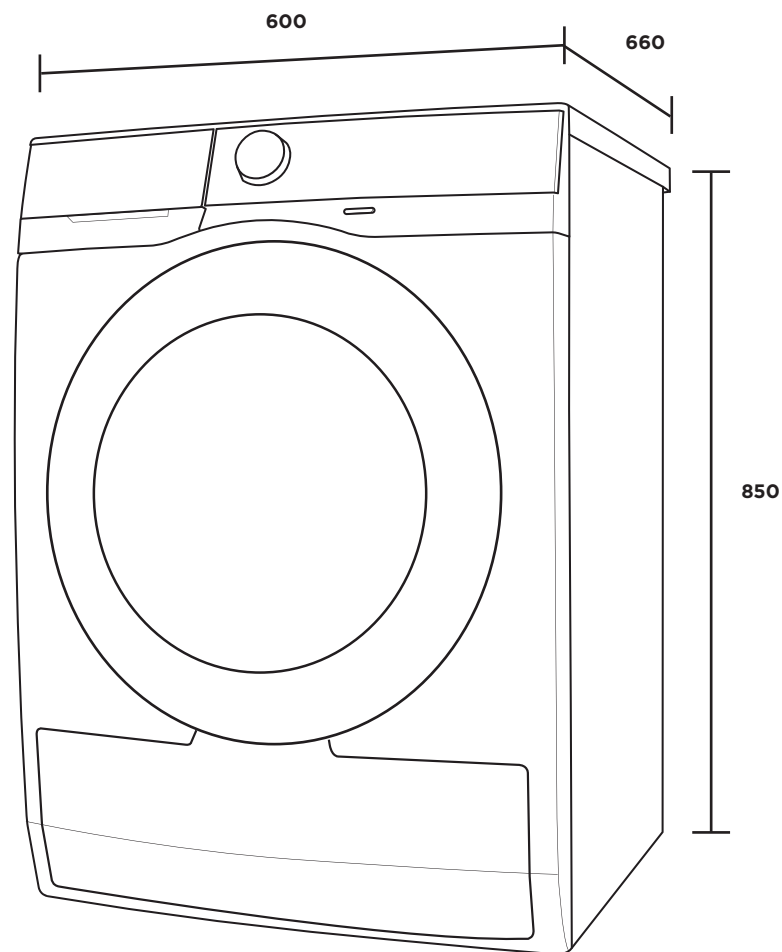

## Front Load Condenser Dryer

WDC804M5WA

### IMPORTANT

These dimensions are a guide only. All measurements are in millimetres (mm).  
For complete installation instructions, refer to the manual provided with product.

© 2022 Electrolux Home Products Pty Ltd. ABN 51 004 762 341. W\_DIM\_CD\_Jan22