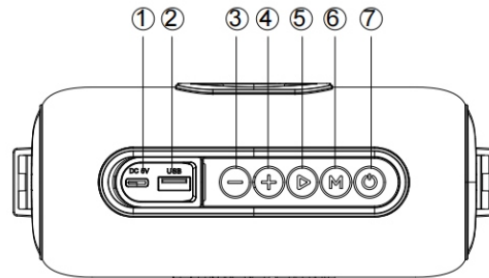

Resonate

14W Wireless Bluetooth Speaker

User Manual

Package Contains

- ⇒ Portable Wireless Speaker 1 N
- ⇒ Charging Cable 1 N
- ⇒ User Manual 1 N

Product Details

1. Type-C Charging Jack
2. USB Port
3. Backward/Volume Down
4. Forward/Volume Up
5. Play/Pause
6. Mode Button (turn among Bluetooth, USB disk)
7. Power On/Off

Specifications:

- | | | |
|---------------------------|---|--------------------------|
| Bluetooth Version | ⇒ | V5.3 |
| Speaker Size | ⇒ | 2.75 inch*1 |
| Tweeter Size | ⇒ | 27mm*1 |
| Peak power output | ⇒ | 14W |
| Battery Capacity | ⇒ | 3.7V, 2000mAh |
| Frequency Response | ⇒ | 80HZ-16KHZ |
| Size | ⇒ | 179*(L)*141(H)*77.5(W)mm |