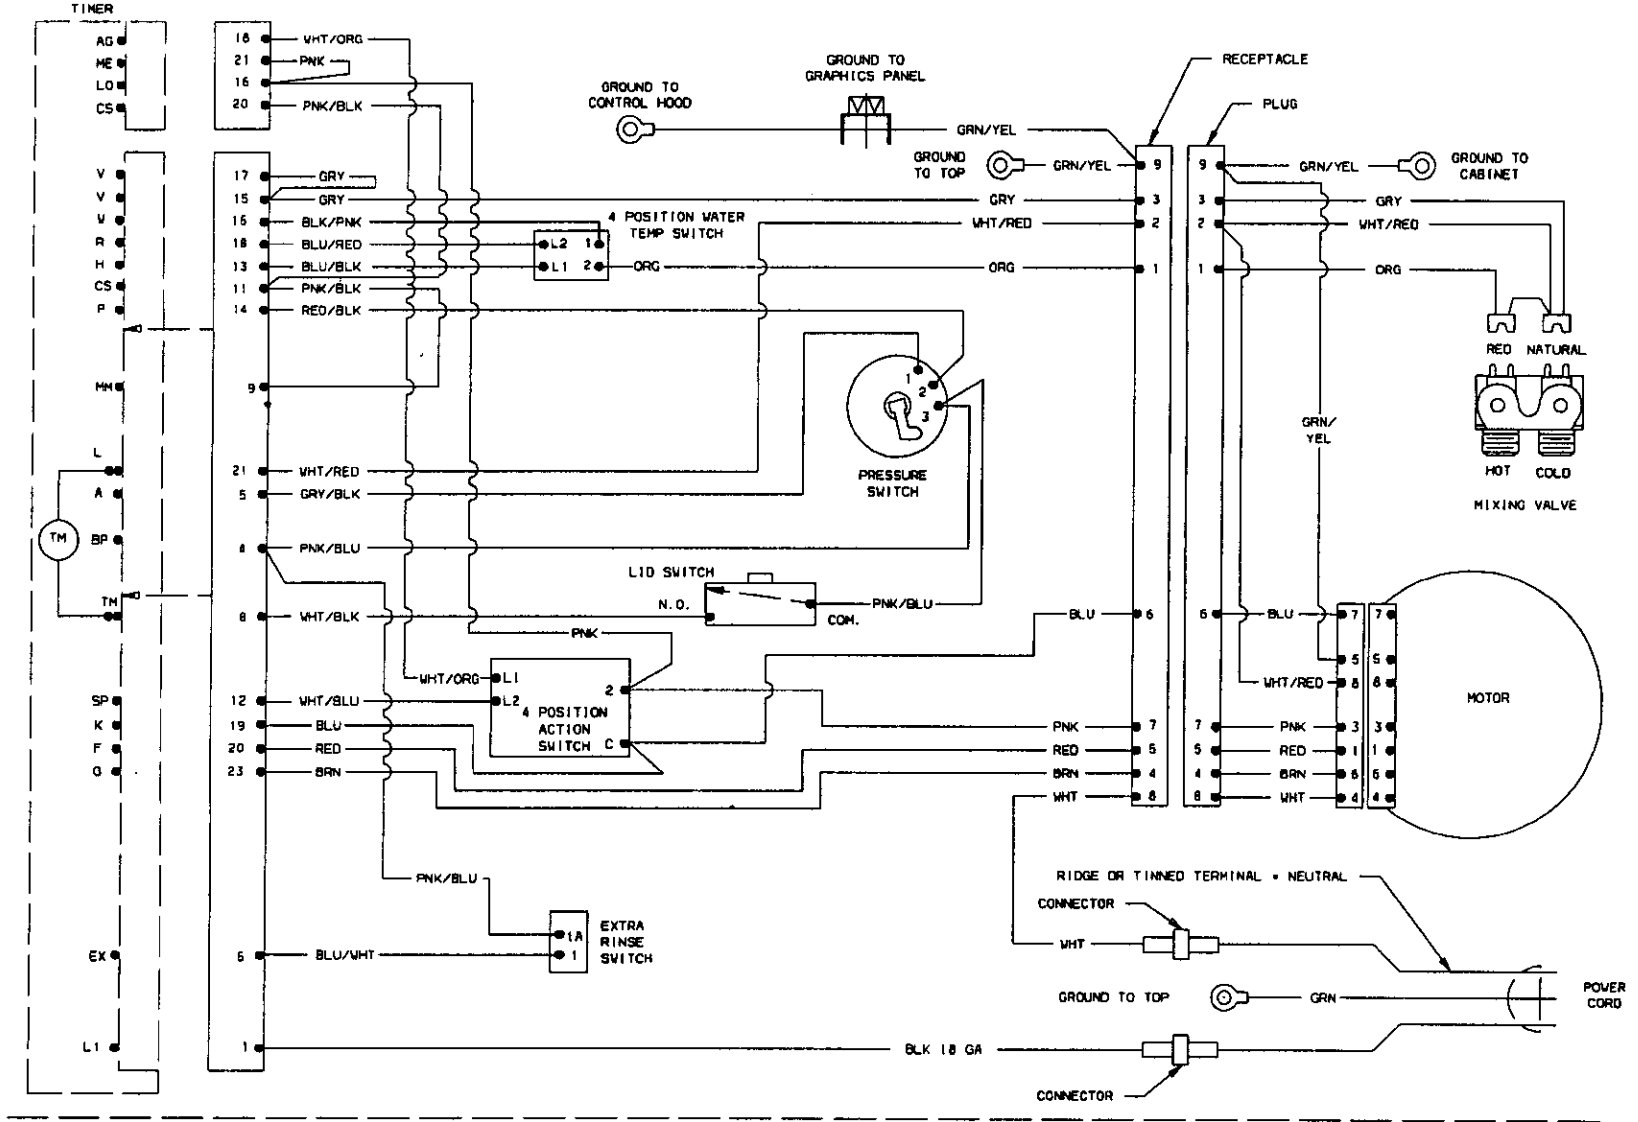

CONTACT IS CLOSED
 CONTACT IS CLOSED IN ORDER PRECEDED
 CONTACT IS CLOSED

WASH HOUSING WIRE POSITION

MODELS LW65A*, LWD67A*

11-10

CONNECTION DIAGRAM

SCHEMATIC

WARNING

Failure to install, maintain, and/or operate this machine according to the manufacturer's instructions may result in conditions which can produce bodily injury and/or property damage.

W030

MODELS LWA65A*, LWD67A*

11-11

RS310006 (39011)
Rev. 0

TIMER CHART

BLACK HOUSING WIRE POSITION

3	2	1
BLU/ WHT	GRY/ BLK	BLK
6	5	4
PKL/ BLK	PKL/ BLK	PKL/ BLK
9	8	7
PKL/ BLK	WHT/ BLK	
12	11	10
WHT/ BLK	PKL/ BLK	
15	14	13
GRY	RED/ BLK	BLU/ BLK
16	17	18
BLU/ RED	GRY	PKL/ PKL
21	20	19
WHT/ RED	RED	BLU
24	23	22
	BRN	
21	20	19
PKL	PKL/ BLK	
16	17	18
WHT/ GRN		PKL