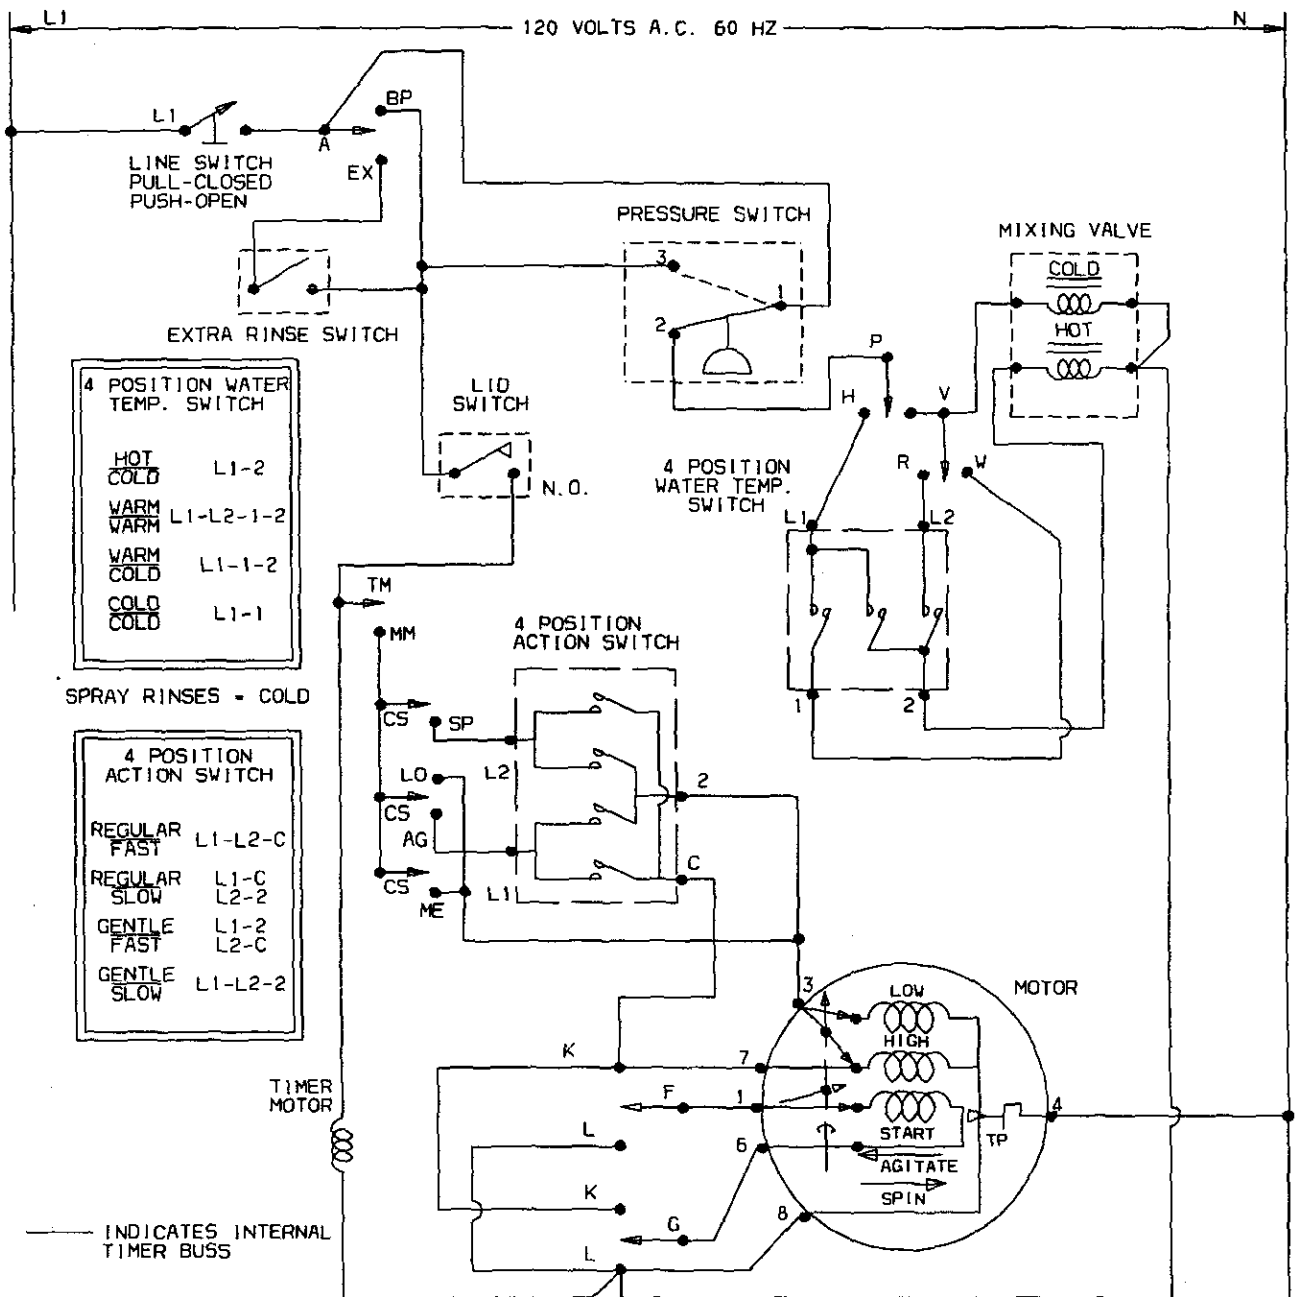

CONTACT IS CLOSED
 CONTACT IS CLOSED IN ORDER PRECEDED
 CONTACT IS CLOSED

WASH HOUSING WIRE POSITION

MODELS LW65A*, LWD67A*

11-10

CONNECTION DIAGRAM

SCHEMATIC

WARNING

Failure to install, maintain, and/or operate this machine according to the manufacturer's instructions may result in conditions which can produce bodily injury and/or property damage.

W030

MODELS LWA65A*, LWD67A*

11-11

RS310006 (39011)
Rev. 0

TIMER CHART

BLACK HOUSING WIRE POSITION

3	2	1
BLU/ WHT	GRY/ BLK	BLK
6	5	4
PKL/ BLK	PKL/ BLK	PKL/ BLK
9	8	7
PKL/ BLK	WHT/ BLK	
12	11	10
WHT/ BLK	PKL/ BLK	
15	14	13
GRY	RED/ BLK	BLU/ BLK
16	17	18
BLU/ RED	GRY	PKL/ PKL
21	20	19
WHT/ RED	RED	BLU
24	23	22
	BRN	
21	20	19
PKL	PKL/ BLK	
16	17	18
WHT/ GRN		PKL