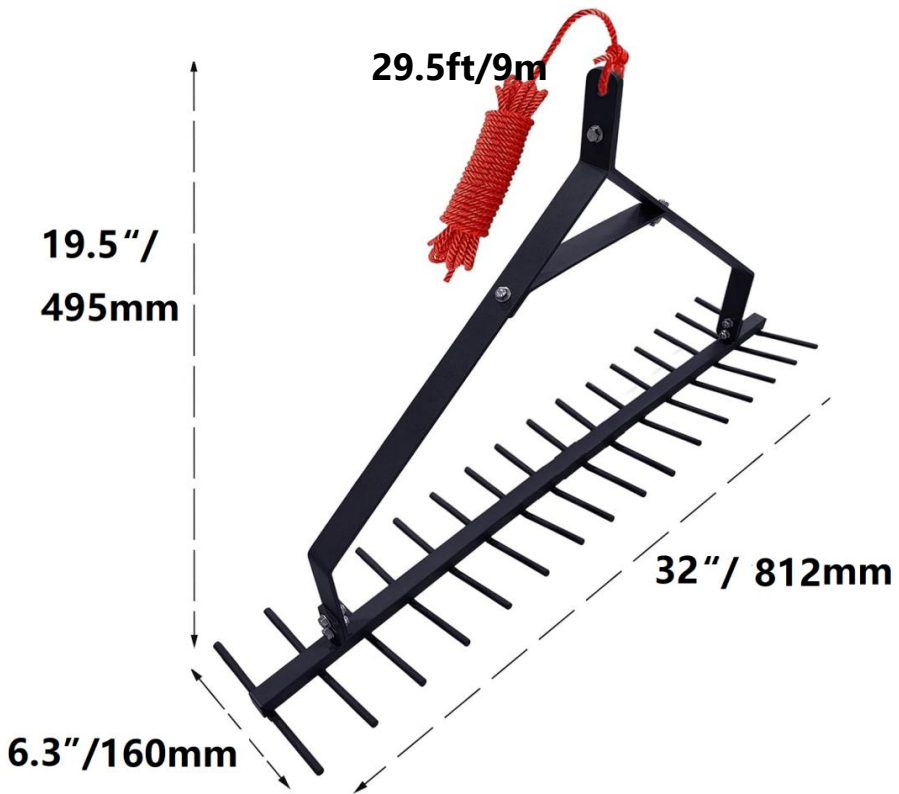

Manufacturer:Shanghaimuxinmuyeyouxiangongsi

Address:Shuangchenglu803nong11hao1602A-1609shi,baoshanqu,
shanghai200000CN.

ECREP:E-CrossStuGmbH.

MainzerLandstr.69,60329FrankfurtamMain.

UKREP:YHCONSULTINGLIMITED.

C/OYHConsultingLimitedOffice147,CenturionHouse,LondonRoad,
Staines-upon-Thames,Surrey,TW184AX

ImportedtoAUS:SIHAOPTYLTD.

1ROKEVASTREETEASTWOODNSW2122Australia

ImportedtoUSA:SanvenTechnologyLtd.

Suite250,9166AnaheimPlace,RanchoCucamonga,CA91730