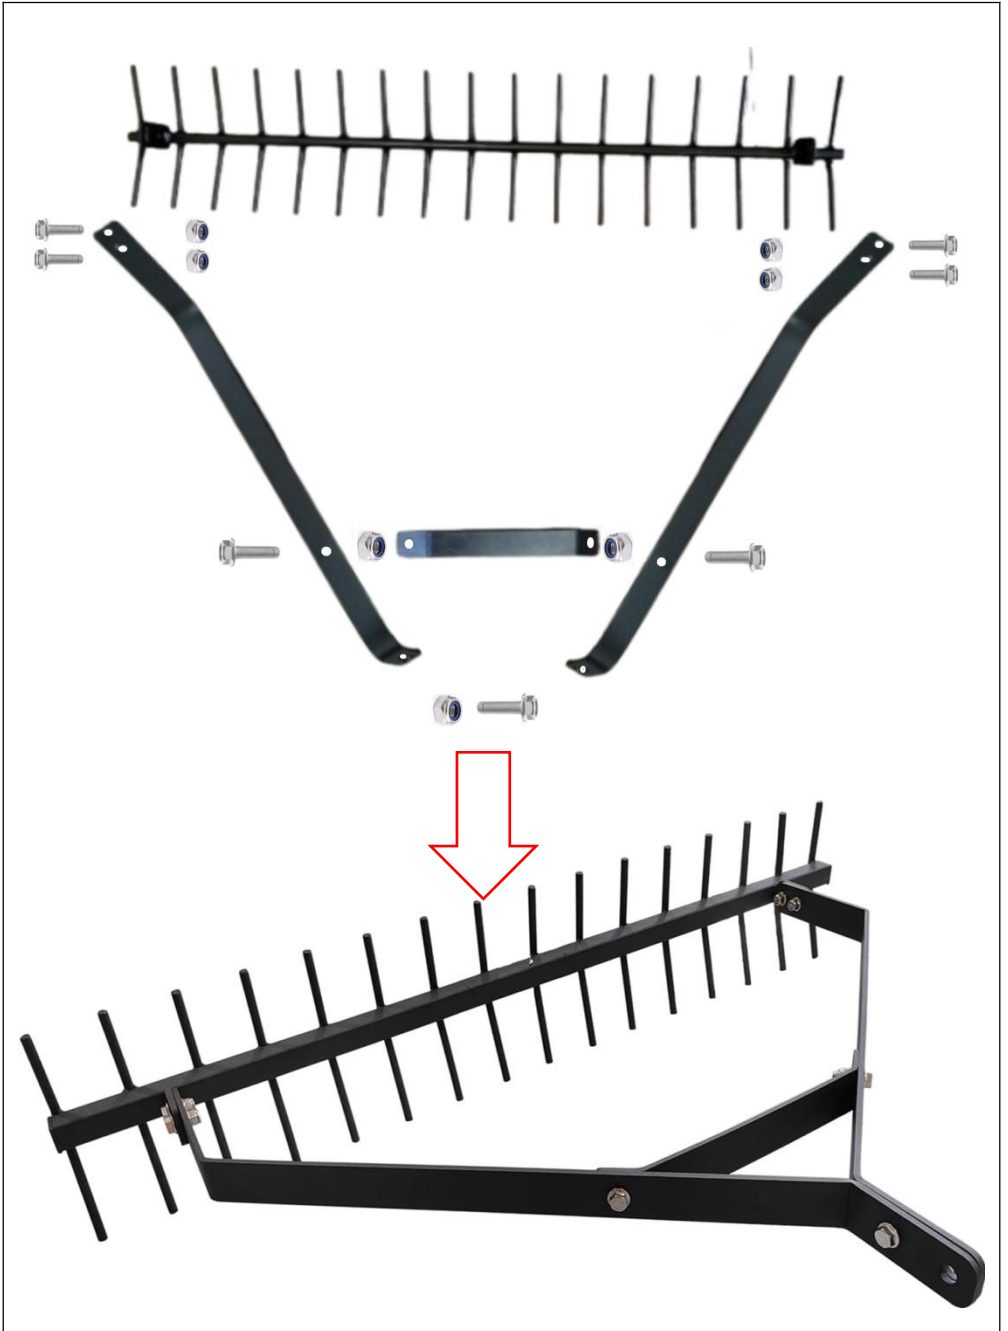

ASSEMBLY STEP