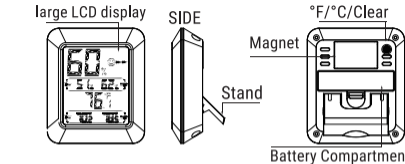

-3-

1. Display: Displays the current humidity and temperature, and record maximum and minimum humidity/temperature.
2. °C/°F/Clear Button: Press once to change the temperature display to either °C or °F. Press and