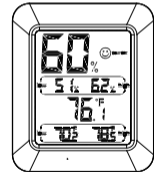

ThermPro

Indoor Humidity/Temperature Monitor

Instruction Manual

50-V20240719 EN

General Warning

⚠ DANGER!

This device contains electronic components which operate via a power source (power supply and/or batteries). Do not let children use the device while unattended. Only use the device as described in the manual, otherwise you run the risk of an electric shock.

Children should only use the device under adult supervision. Keep packaging material, like plastic bags and rubber bands, out of the reach of children, as they pose a choking hazard.

-2-

Keep batteries out of the reach of children. Make sure you insert the batteries correctly. Empty or damaged batteries could cause burns if they come into contact with the skin. If necessary, wear adequate gloves for protection.

⚠ DANGER!

Do not expose the device to high temperatures. Use only the recommended batteries. Do not shortcircuit the device or batteries, or throw them into a fire. Excessive heat or improper handling could trigger a short-circuit, a fire or an explosion!

-3-