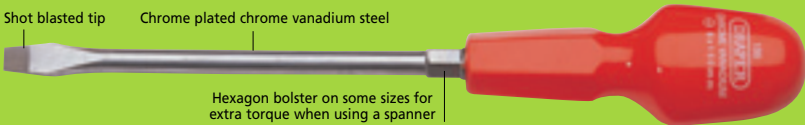

Draper "186" range - fully guaranteed

CABINET PATTERN

Shot blasted tip

Chrome plated chrome vanadium steel

Hexagon bolster on some sizes for extra torque when using a spanner

Colour coded handles

PZ TYPE drivers are compatible with
*Pozidriv®/Supadriv® fixing Systems.
*Pozidriv®/Supadriv® are registered trademarks of Trifast Plc.