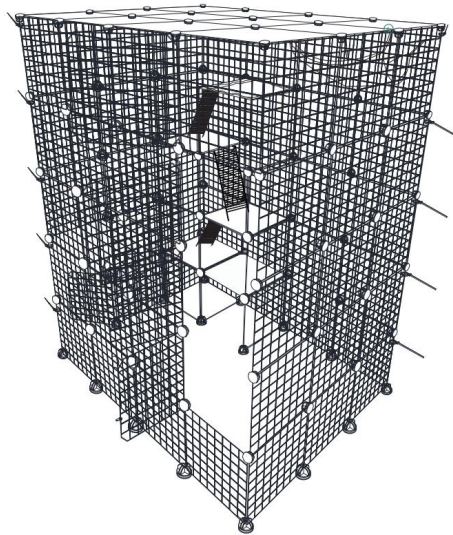

VEVOR®

ROBUSTE WERKZEUGE ZUM HALBEN PREIS

Katzenkäfig

Modell:CA1722

Brauchen Sie Hilfe? Kontaktieren Sie uns!

Sie haben Fragen zu Produkten? Benötigen Sie technischen Support?

Nehmen Sie gerne Kontakt mit uns auf:

Technischer Support und E-Garantie-Zertifikat

www.vevor.com/support

Dies ist die Originalanleitung. Lesen Sie vor der Inbetriebnahme bitte alle Anweisungen im Handbuch sorgfältig durch. VEVOR behält sich die genaue Auslegung unseres Benutzerhandbuchs vor. Das Erscheinungsbild des Produkts richtet sich nach dem Produkt, das Sie erhalten haben. Bitte verzeihen Sie uns, dass wir Sie nicht erneut informieren, wenn es Technologie- oder Software-Updates für unser Produkt gibt.