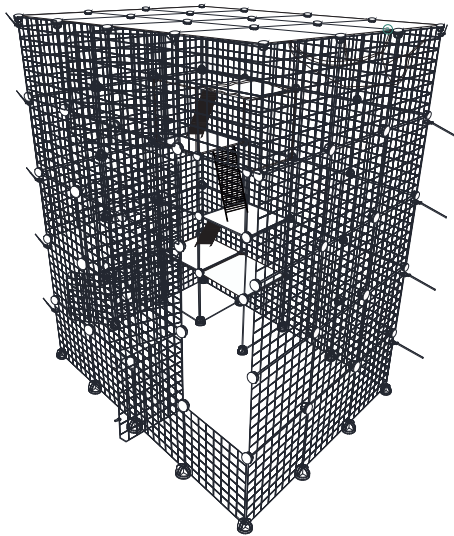

VEVOR®

TOUGH TOOLS, HALF PRICE

Cat Cage

Model:CA1722

NEED HELP? CONTACT US!

Have product questions? Need technical support?

Please feel free to contact us:

Technical Support and E-Warranty Certificate

www.vevor.com/support

This is the original instruction, please read all manual instructions carefully before operating. VEVOR reserves clear interpretation of our user manual. The appearance of the product shall be subject to the product you received. Please forgive us that we won't inform you again if there is any technology or software updates on our product.