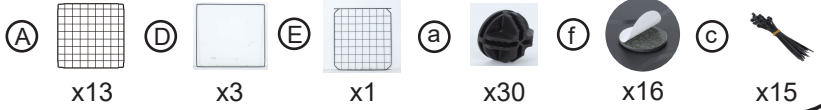

SAVE THESE INSTRUCTIONS SPECIFICATIONS

SPECIFICATIONS

Model	CA1722
Product Size	54*41*69in
Color	Black

COMPONENTS

A		65	b		1
B		17	c		150
C		3	d		48
D		12	e		5
E		5	f		16
F		1	h		2
G		1	i		2
a		108	j		2
			k		2

ASSEMBLY INSTRUCTIONS

1

2

- (A)  x13
- (B)  x2
- (D)  x2
- (E)  x1
- (a)  x2
- (C)  x10

3

- (A)  x13
- (B)  x1
- (C)  x1
- (D)  x4
- (E)  x1
- (a)  x16
- (c)  x12

4

5