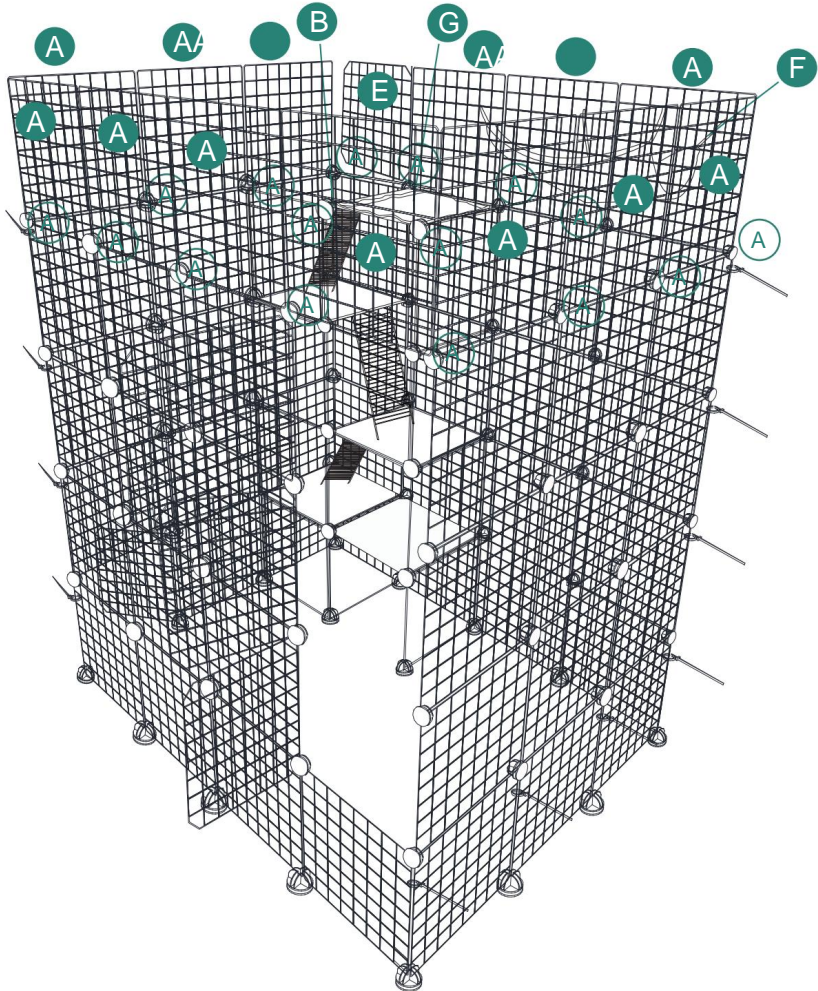

5

A

x13

B

x1

E

x1

F

x1

G

x1

A

x16