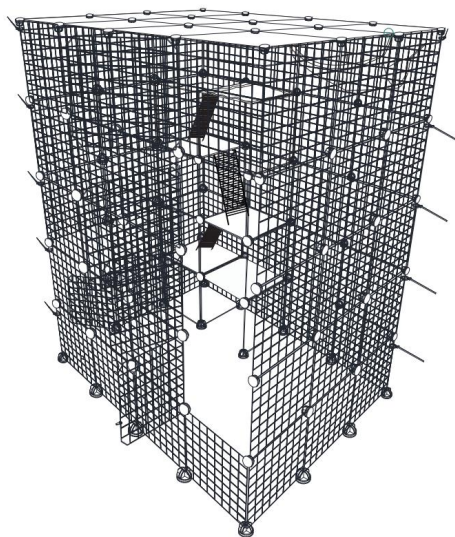

VEVOR®

OUTILS ROBUSTES, MOITIÉ PRIX

Cage pour chat

Modèle : CA1722

BESOIN D'AIDE? CONTACTEZ-NOUS!

Vous avez des questions sur les produits ? Vous avez besoin d'assistance technique ?

N'hésitez pas à nous contacter :

Assistance technique et certificat de garantie électronique

www.vevor.com/support

Il s'agit des instructions d'origine, veuillez lire attentivement toutes les instructions du manuel avant de l'utiliser. VEVOR se réserve le droit d'interpréter clairement notre manuel d'utilisation. L'apparence du produit dépend du produit que vous avez reçu. Veuillez nous excuser, nous ne vous informerons plus si des mises à jour technologiques ou logicielles sont disponibles sur notre produit.