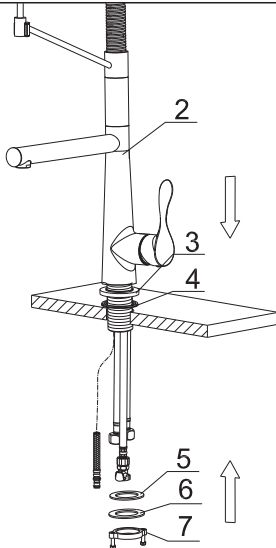

STEP 2

2. Insert the main body into the hole with base(3) and rubber washer A(4) . Refix the rubber washer B(5), metal washer(6), mounting hardware(7) from the bottom.