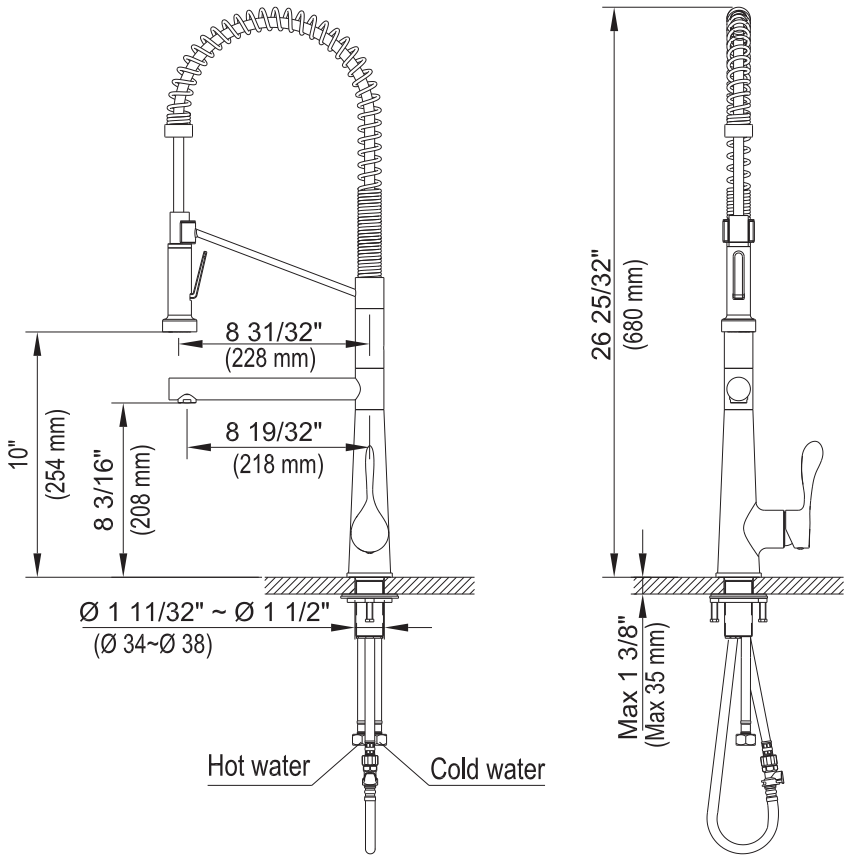

### Tumba

**Models:** KKF230C

KKF230SS

KKF230MB

The Component List	Qty.
1. Spray Head	1
2. Main Body	1
3. Base	1
4. Rubber Washer A	1
5. Rubber Washer B	1
6. Metal Washer	1
7. Mounting Hardware	1
8. Spray Hose	1
9. Hex Wrench	1

## How to operate the handle:

- 1) Open the handle lever to turn water on.  
Push to turn off.
- 2) Turn the handle lever to the left to increase hot water flow with higher water temperature, while lower the water temperature by operating reversely.

# REPLACEMENT PARTS

No.	Description	Finishes/colors	Item No.
1	Spray Head	C, SS, MB	500302153**
2	Washer		70020038930
3	Spray Hose	C, SS, MB	500401898**
4	Spring Assembly	C, SS, MB	500600409**
5	Spray Support Assembly	C, SS, MB	500200992**
6	Apdater		40060187752
7	Spout Assembly	C, SS, MB	300300384**
8	Aerator Assembly	C, SS, MB	500500413**
9	Diverter Assembly		20070026400
10	Main Body	C, SS, MB	100300516**
11	35A Cartridge		20060010900
12	Nut		40060133352
13	Cap	C, SS, MB	500101091**
14	Handle	C, SS, MB	200100409**
15	Base	C, SS, MB	500101557**
16	Rubber & Metal Washer		70020037354
17	Mounting Hardware		40060185018
18	Hot Waterline		50042063821
19	Cold Waterline		50042063826
20	Spray Hose		50040196600
21	Supply Hose		50040131800
22	Hex Wrench		50060003700