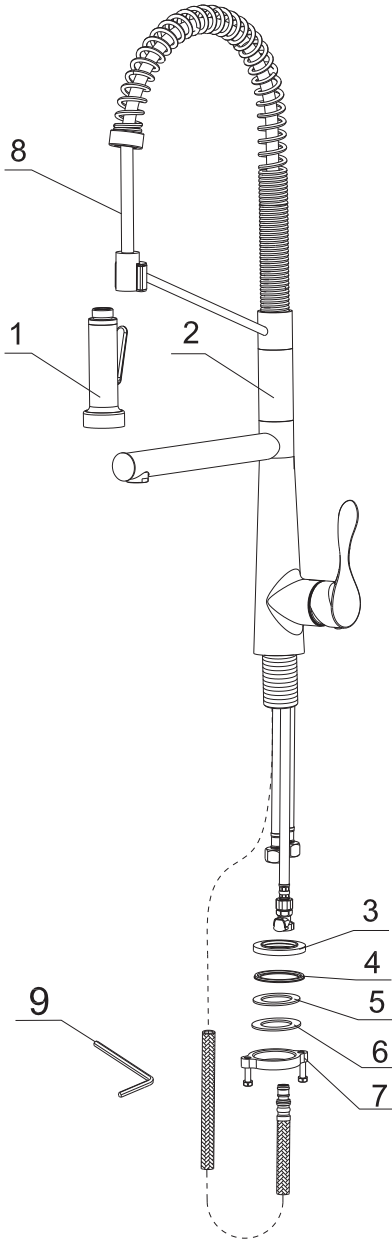

### Tumba

**Models:** KKF230C

KKF230SS

KKF230MB

The Component List	Qty.
1. Spray Head	1
2. Main Body	1
3. Base	1
4. Rubber Washer A	1
5. Rubber Washer B	1
6. Metal Washer	1
7. Mounting Hardware	1
8. Spray Hose	1
9. Hex Wrench	1

## STEP 1

1. Remove the mounting hardware(7), metal washer(6) and rubber washer B (5) from the main body (2).

## STEP 2

2. Insert the main body into the hole with base(3) and rubber washer A(4) . Refix the rubber washer B(5), metal washer(6), mounting hardware(7) from the bottom.

# REPLACEMENT PARTS

No.	Description	Finishes/colors	Item No.
1	Spray Head	C, SS, MB	500302153**
2	Washer		70020038930
3	Spray Hose	C, SS, MB	500401898**
4	Spring Assembly	C, SS, MB	500600409**
5	Spray Support Assembly	C, SS, MB	500200992**
6	Apdater		40060187752
7	Spout Assembly	C, SS, MB	300300384**
8	Aerator Assembly	C, SS, MB	500500413**
9	Diverter Assembly		20070026400
10	Main Body	C, SS, MB	100300516**
11	35A Cartridge		20060010900
12	Nut		40060133352
13	Cap	C, SS, MB	500101091**
14	Handle	C, SS, MB	200100409**
15	Base	C, SS, MB	500101557**
16	Rubber & Metal Washer		70020037354
17	Mounting Hardware		40060185018
18	Hot Waterline		50042063821
19	Cold Waterline		50042063826
20	Spray Hose		50040196600
21	Supply Hose		50040131800
22	Hex Wrench		50060003700