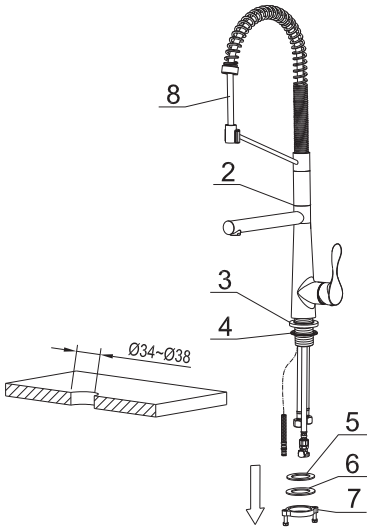

INSTALLATION GUIDE

STEP 1

1. Remove the mounting hardware(7), metal washer(6) and rubber washer B (5) from the main body (2).