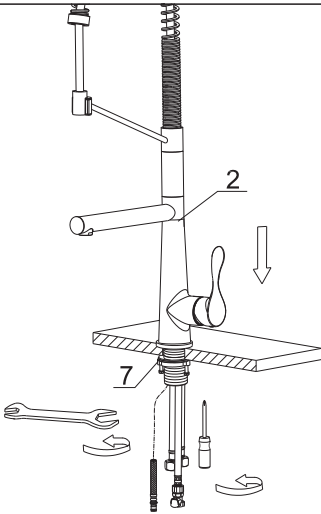

### Tumba

**Models:** KKF230C

KKF230SS

KKF230MB

The Component List	Qty.
1. Spray Head	1
2. Main Body	1
3. Base	1
4. Rubber Washer A	1
5. Rubber Washer B	1
6. Metal Washer	1
7. Mounting Hardware	1
8. Spray Hose	1
9. Hex Wrench	1

## STEP 1

1. Remove the mounting hardware(7), metal washer(6) and rubber washer B (5) from the main body (2).

## STEP 2

2. Insert the main body into the hole with base(3) and rubber washer A(4) . Refix the rubber washer B(5), metal washer(6), mounting hardware(7) from the bottom.

## STEP 3

3. After adjusting the direction of the main body(2), tighten the mounting hardware (7) with hands and tighten the screws with a Philips screwdriver.