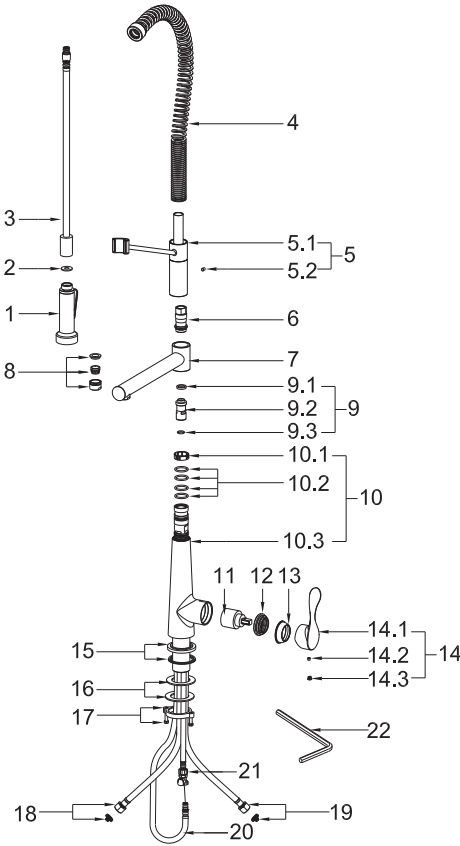

## STEP 5

5. Connect the waterlines to outlet tightly.  
Turn on the outlet and check for leaks.

## How to operate the handle:

- 1) Open the handle lever to turn water on.  
Push to turn off.
- 2) Turn the handle lever to the left to increase hot water flow with higher water temperature, while lower the water temperature by operating reversely.

## Spray

- 1) When first turned on, water comes from the spout.
- 2) Water can be diverted from spout to spray by pressing the spray button.

# REPLACEMENT PARTS

No.	Description	Finishes/colors	Item No.
1	Spray Head	C, SS, MB	500302153**
2	Washer		70020038930
3	Spray Hose	C, SS, MB	500401898**
4	Spring Assembly	C, SS, MB	500600409**
5	Spray Support Assembly	C, SS, MB	500200992**
6	Apdater		40060187752
7	Spout Assembly	C, SS, MB	300300384**
8	Aerator Assembly	C, SS, MB	500500413**
9	Diverter Assembly		20070026400
10	Main Body	C, SS, MB	100300516**
11	35A Cartridge		20060010900
12	Nut		40060133352
13	Cap	C, SS, MB	500101091**
14	Handle	C, SS, MB	200100409**
15	Base	C, SS, MB	500101557**
16	Rubber & Metal Washer		70020037354
17	Mounting Hardware		40060185018
18	Hot Waterline		50042063821
19	Cold Waterline		50042063826
20	Spray Hose		50040196600
21	Supply Hose		50040131800
22	Hex Wrench		50060003700