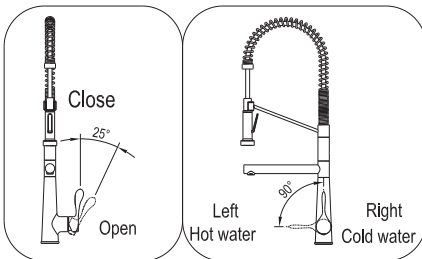

How to operate the handle:

1) Open the handle lever to turn water on.
  Push to turn off.
2) Turn the handle lever to the left to increase hot water flow with higher water temperature, while lower the water temperature by operating reversely.