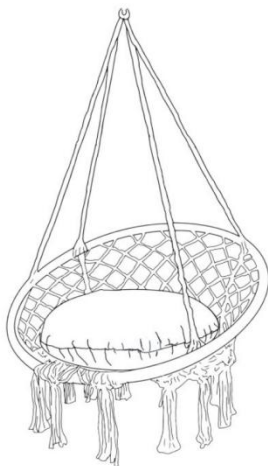

VEVOR[®]

TOUGH TOOLS, HALF PRICE

HANGING SWING CHAIR

Modelo: HR-HC-02

NEED HELP? CONTACT US!

Have product questions? Need technical support? Please feel free to contact us:

Technical Support and E-Warranty Certificate
www.vevor.com/support