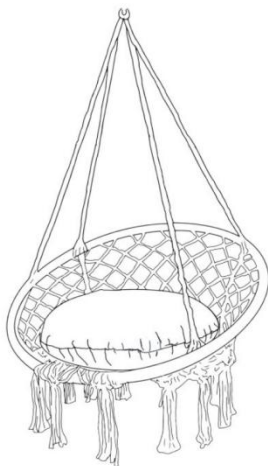

VEVOR[®]

TOUGH TOOLS, HALF PRICE

HANGING SWING CHAIR

Modell: HR-HC-02

NEED HELP? CONTACT US!

Have product questions? Need technical support? Please feel free to contact us:

Technical Support and E-Warranty Certificate
www.vevor.com/support