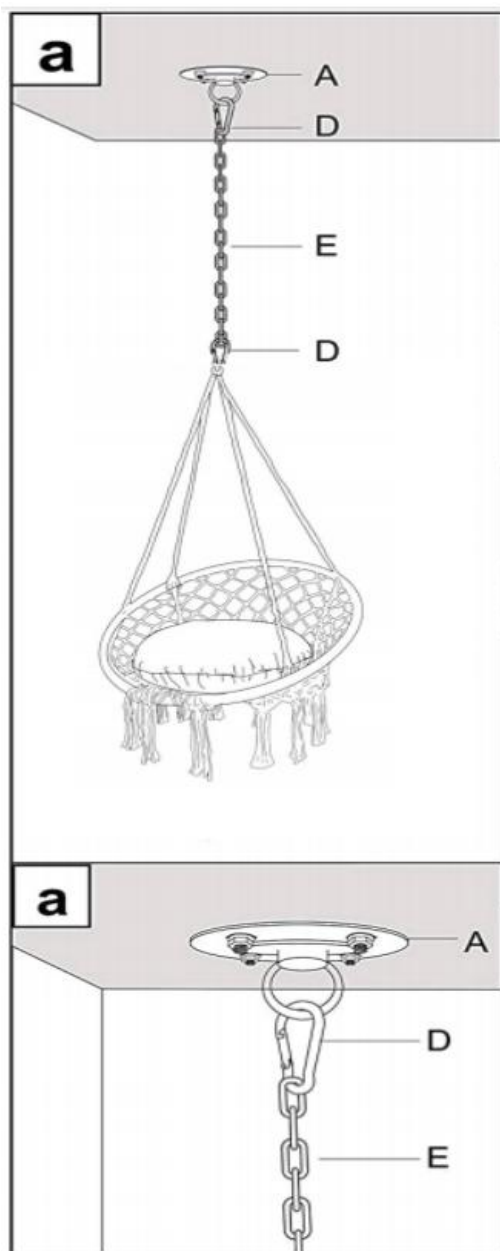

Never put hands, or any part of body, under blocked up assemblies if at all possible.

5. Never put hands, or any part of body, under blocked up assemblies if at all possible.

6. After completing assembly, thoroughly inspect the machine to be sure that all nuts, bolts, hydraulic fittings or any other fastener assemblies have been thoroughly tightened.

Before using the product - if you have any questions regarding the proper assembly or operation, contact you dealer or representative.

SAVE THESE INSTRUCTIONS

TECHNICAL PARAMETERS

Model	HR-HC-02
Type	Circular type
Load bearing	330 lbs
Color	White
Main Material	Steel tube Cotton rope Polyester

PARTS LIST

A*1

B*4
For wall mounting

C*4
For fixing to wood

D*2

E*1

Hanging swing chair*1

Cushion*1

ASSEMBLY

Adjust the height of the chair by hanging the chain on the carabiner.

Manufacturer:Shanghaimuxinmuyeyouxiangongsi

Address: Shuangchenglu 803nong11hao1602A-1609shi, baoshanqu, shanghai 200000 CN.