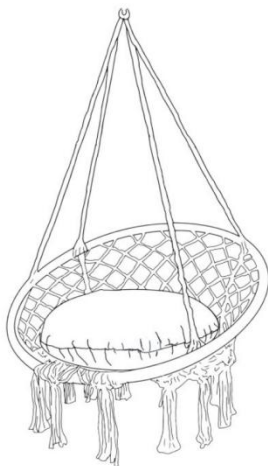

VEVOR[®]

TOUGH TOOLS, HALF PRICE

HANGING SWING CHAIR

Model: HR-HC-02

NEED HELP? CONTACT US!

Have product questions? Need technical support? Please feel free to contact us:

Technical Support and E-Warranty Certificate
www.vevor.com/support