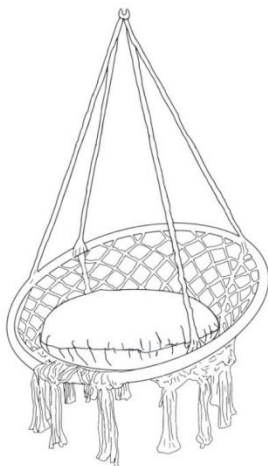

VEVOR®

TOUGH TOOLS, HALF PRICE

HANGING SWING CHAIR

Model: HR-HC-02

NEED HELP? CONTACT US!

Have product questions? Need technical support? Please feel free to contact us:

Technical Support and E-Warranty Certificate
www.vevor.com/support

This is the original instruction, please read all manual instructions carefully before operating. VEVOR reserves a clear interpretation of our user manual. The appearance of the product shall be subject to the product you received. Please forgive us that we won't inform you again if there are any technology or software updates on our product.