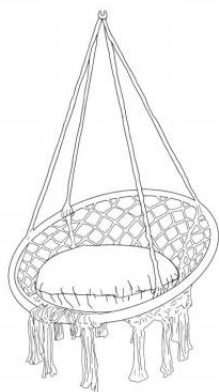

Never put hands, or any part of body, under blocked up assemblies if at all possible.

5. Never put hands, or any part of body, under blocked up assemblies if at all possible.

6. After completing assembly, thoroughly inspect the machine to be sure that all nuts, bolts, hydraulic fittings or any other fastener assemblies have been thoroughly tightened.

Before using the product - if you have any questions regarding the proper assembly or operation, contact you dealer or representative.

SAVE THESE INSTRUCTIONS

TECHNICAL PARAMETERS

Model	HR-HC-02
Type	Circular type
Load bearing	330 lbs
Color	White
Main Material	Steel tube Cotton rope Polyester

PARTS LIST

A*1

B*4
For wall mounting

C*4
For fixing to wood

D*2

E*1

Hanging swing chair*1

Cushion*1