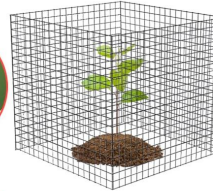

NOTE: Various shapes of fences are connected according to the size and the number of mesh pieces stacked on top of each other.

PROTECT PLANTS

Protect Plants: wire mesh plant protectors can protect your plant seedlings, trees, and vegetables such as young trees, roses, lilies, spinach, kale, etc.

Prevent Small Animals Damage: such as squirrel, rabbit, chicken, bird, etc.