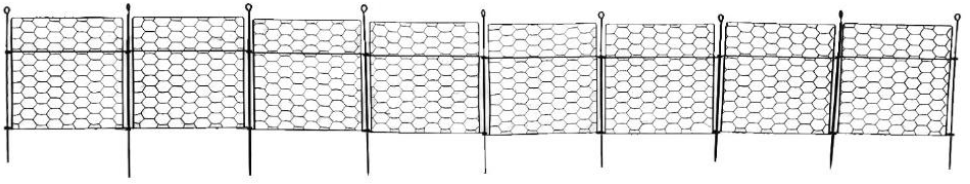

## HOW TO INSTALL

**Step 1:** Put the nets together by the hole.

**Step 2:** Connected it with J-anchors.

**Step 3:** repeat Step1 & 2 to connect it.

**Step 4:** Finally, insert the J-anchors to fix the case in the ground.

**NOTE:** Various shapes of fences are connected according to the size and the number of mesh pieces stacked on top of each other.

## PROTECT PLANTS

**Protect Plants:** wire mesh plant protectors can protect your plant seedlings, trees, and vegetables such as young trees, roses, lilies, spinach, kale, etc.

**Prevent Small Animals Damage:** such as squirrel, rabbit, chicken, bird, etc.