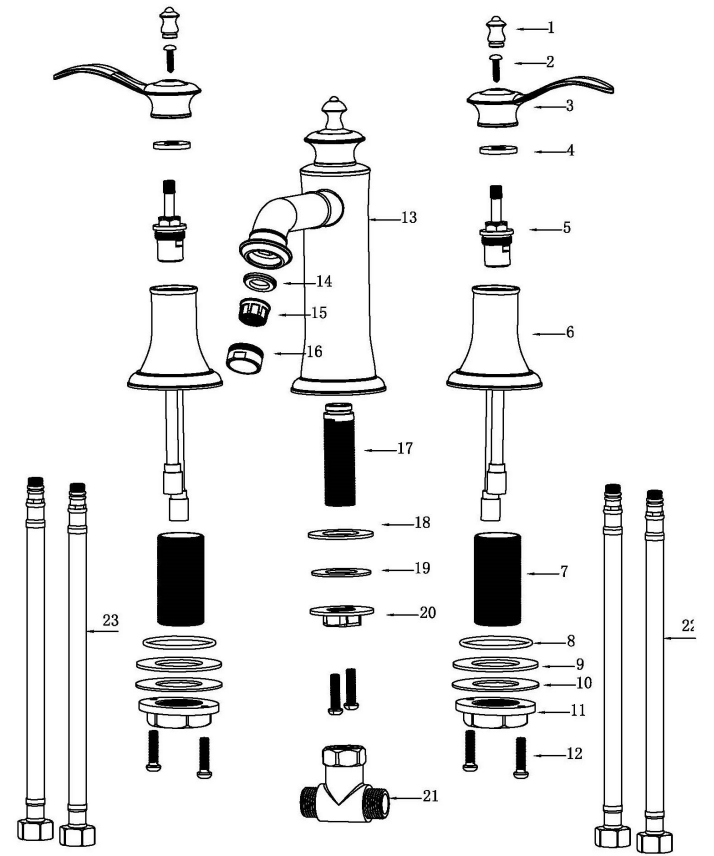

Karran®

INSTALLATION GUIDE

Vineyard

Models: KBF474C
 KBF474MB
 KBF474ORB
 KBF474SS

1 - Faucet Handles	2	6 - Screws	4
2 - O-Ring	3	7 - Faucet Body	1
3 - Rubber Washer	2	8 - Rubber Washer	1
4 - Metal Washer	2	9 - Metal Washer	1
5 - Mounting Hardware	2	10 - Mounting Hardware	2
		11 - T-Connector	1

2

3

6

1 - Cap	9 - Rubber Washer	17 - Base
2 - Screw	10 - Metal Washer	18 - Rubber Washer
3 - Handle	11 - Mounting Hardware	19 - Metal Washer
4 - Flange	12 - Screws	20 - Mounting Hardware
5 - Cartridge	13 - Faucet Body	21 - T-Connector
6 - Handle Base	14 - Washer	22 - Water Lines
7 - Base	15 - Aerator	23 - Water Lines
8 - O-Ring	16 - Aerator Cover	