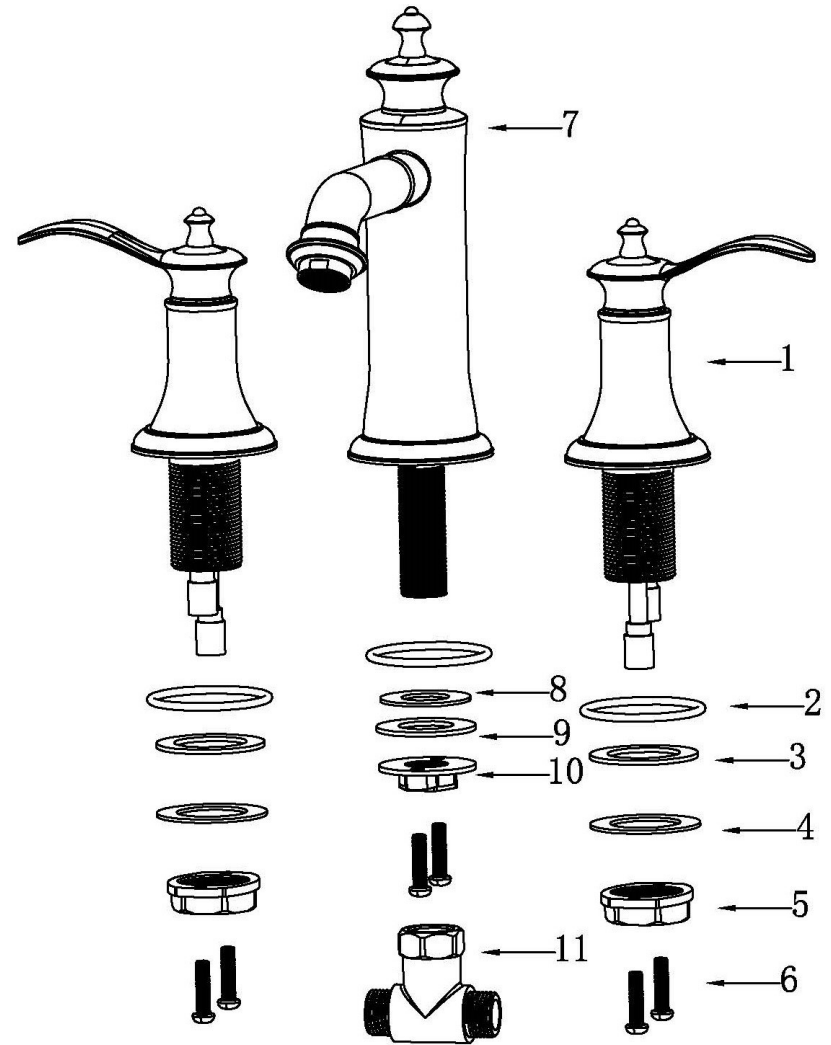

Karran®

INSTALLATION GUIDE

Vineyard

Models: KBF474C
 KBF474MB
 KBF474ORB
 KBF474SS

1 - Faucet Handles	2	6 - Screws	4
2 - O-Ring	3	7 - Faucet Body	1
3 - Rubber Washer	2	8 - Rubber Washer	1
4 - Metal Washer	2	9 - Metal Washer	1
5 - Mounting Hardware	2	10 - Mounting Hardware	2
		11 - T-Connector	1

2

3

6

1 - Cap	9 - Rubber Washer	17 - Base
2 - Screw	10 - Metal Washer	18 - Rubber Washer
3 - Handle	11 - Mounting Hardware	19 - Metal Washer
4 - Flange	12 - Screws	20 - Mounting Hardware
5 - Cartridge	13 - Faucet Body	21 - T-Connector
6 - Handle Base	14 - Washer	22 - Water Lines
7 - Base	15 - Aerator	23 - Water Lines
8 - O-Ring	16 - Aerator Cover	