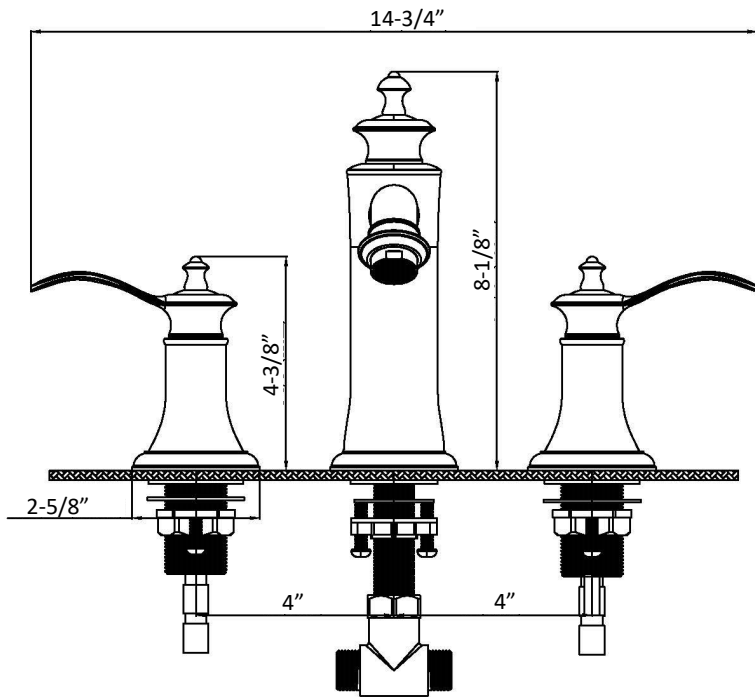

Karran®

INSTALLATION GUIDE

Vineyard

Models: KBF474C
 KBF474MB
 KBF474ORB
 KBF474SS

1 - Faucet Handles	2	6 - Screws	4
2 - O-Ring	3	7 - Faucet Body	1
3 - Rubber Washer	2	8 - Rubber Washer	1
4 - Metal Washer	2	9 - Metal Washer	1
5 - Mounting Hardware	2	10 - Mounting Hardware	2
		11 - T-Connector	1

2

3

6

1 - Cap	9 - Rubber Washer	17 - Base
2 - Screw	10 - Metal Washer	18 - Rubber Washer
3 - Handle	11 - Mounting Hardware	19 - Metal Washer
4 - Flange	12 - Screws	20 - Mounting Hardware
5 - Cartridge	13 - Faucet Body	21 - T-Connector
6 - Handle Base	14 - Washer	22 - Water Lines
7 - Base	15 - Aerator	23 - Water Lines
8 - O-Ring	16 - Aerator Cover	