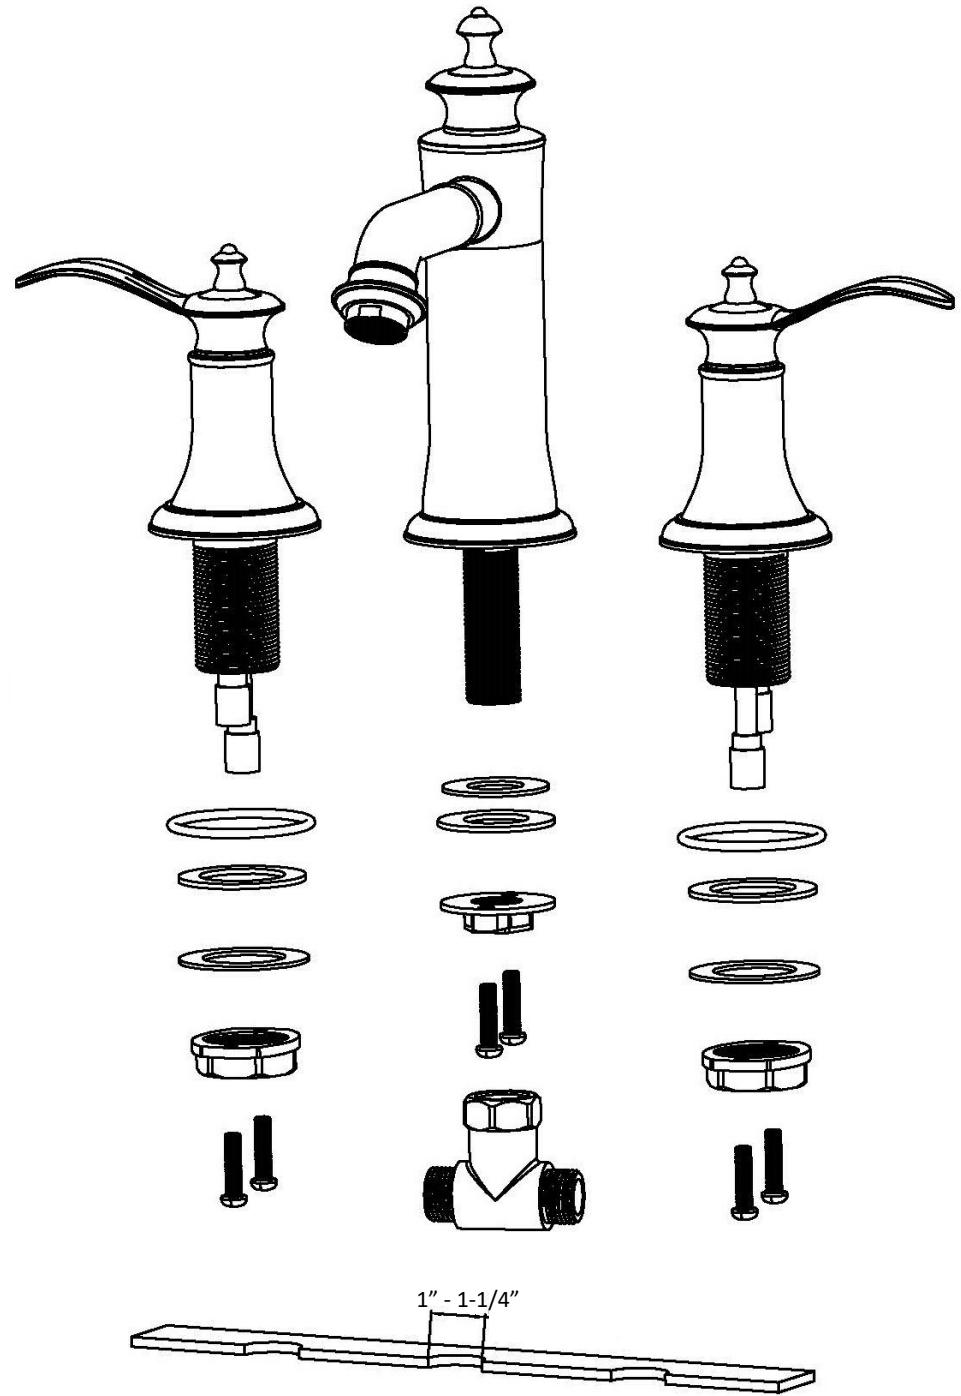

Karran®

INSTALLATION GUIDE

Vineyard

Models: KBF474C
 KBF474MB
 KBF474ORB
 KBF474SS

1 - Faucet Handles	2	6 - Screws	4
2 - O-Ring	3	7 - Faucet Body	1
3 - Rubber Washer	2	8 - Rubber Washer	1
4 - Metal Washer	2	9 - Metal Washer	1
5 - Mounting Hardware	2	10 - Mounting Hardware	2
		11 - T-Connector	1

2

3

6

1 - Cap	9 - Rubber Washer	17 - Base
2 - Screw	10 - Metal Washer	18 - Rubber Washer
3 - Handle	11 - Mounting Hardware	19 - Metal Washer
4 - Flange	12 - Screws	20 - Mounting Hardware
5 - Cartridge	13 - Faucet Body	21 - T-Connector
6 - Handle Base	14 - Washer	22 - Water Lines
7 - Base	15 - Aerator	23 - Water Lines
8 - O-Ring	16 - Aerator Cover	