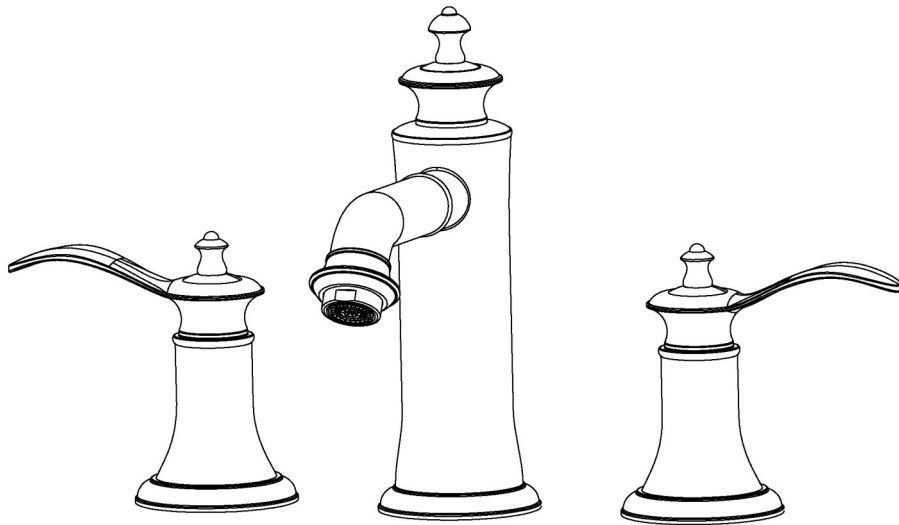

Karran®

INSTALLATION GUIDE

Vineyard

Models: KBF474C
 KBF474MB
 KBF474ORB
 KBF474SS

1 - Faucet Handles	2	6 - Screws	4
2 - O-Ring	3	7 - Faucet Body	1
3 - Rubber Washer	2	8 - Rubber Washer	1
4 - Metal Washer	2	9 - Metal Washer	1
5 - Mounting Hardware	2	10 - Mounting Hardware	2
		11 - T-Connector	1

2

3

6

1 - Cap	9 - Rubber Washer	17 - Base
2 - Screw	10 - Metal Washer	18 - Rubber Washer
3 - Handle	11 - Mounting Hardware	19 - Metal Washer
4 - Flange	12 - Screws	20 - Mounting Hardware
5 - Cartridge	13 - Faucet Body	21 - T-Connector
6 - Handle Base	14 - Washer	22 - Water Lines
7 - Base	15 - Aerator	23 - Water Lines
8 - O-Ring	16 - Aerator Cover	