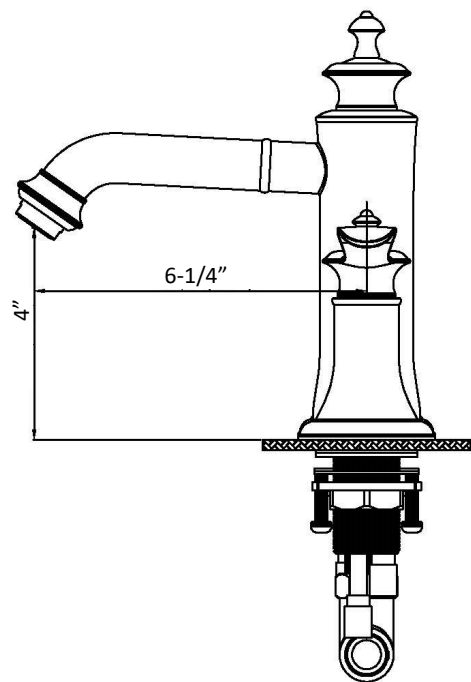

Karran®

INSTALLATION GUIDE

Vineyard

Models: KBF474C
 KBF474MB
 KBF474ORB
 KBF474SS

1 - Faucet Handles	2	6 - Screws	4
2 - O-Ring	3	7 - Faucet Body	1
3 - Rubber Washer	2	8 - Rubber Washer	1
4 - Metal Washer	2	9 - Metal Washer	1
5 - Mounting Hardware	2	10 - Mounting Hardware	2
		11 - T-Connector	1

2

3

6

1 - Cap	9 - Rubber Washer	17 - Base
2 - Screw	10 - Metal Washer	18 - Rubber Washer
3 - Handle	11 - Mounting Hardware	19 - Metal Washer
4 - Flange	12 - Screws	20 - Mounting Hardware
5 - Cartridge	13 - Faucet Body	21 - T-Connector
6 - Handle Base	14 - Washer	22 - Water Lines
7 - Base	15 - Aerator	23 - Water Lines
8 - O-Ring	16 - Aerator Cover	