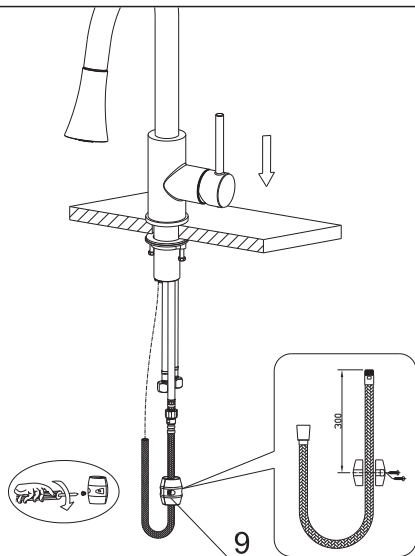

INSTALLATION GUIDE

STEP 1

1. Remove the mounting hardware(7), metal washer(6), rubber washer B(5) from the main body(2);

STEP 2

2. Insert the main body into the hole with base(3) and rubber washer A(4), refix the rubber washer B(5), metal washer(6) and mounting hardware(7) from the bottom.

STEP 3

3. After adjusting the direction of the main body(2), tighten the mounting nut(7) with hands and tighten the screws with a Philips screwdriver.

STEP 4

4. Connect the spray hose(8) and spray head(1) to finish installation.

INSTALLATION GUIDE

STEP 5

5. Attach the weight(9) on the spray hose(8).

STEP 6

6. Connect the waterlines to outlet tightly.
Turn on the outlet and check for leaks.

How to operate the handle:

- 1) Open the handle lever to turn water on. Push to turn off.
- 2) Turn the handle lever to the left to increase hot water flow with higher water temperature, while lower the water temperature by operating reversely.

REPLACEMENT PARTS

No.	Description	Finishes/colors	Item No.
1	Spray Head	C, SS	500300614**
2	Washer		70020038930
3	Spray Hose	C, SS	500401611**
4	Spout Kit	C, SS	300300387**
5	Cover Button		50010103731
6	Set Screw		50060033800
7	Main Body	C, SS	100300521**
8	35A Cartridge		20060010900
9	Nut		40060199252
10	Cap	C, SS	500101091**
11	Handle	C, SS	200100371**
12	Base	C, SS	500101557**
13	Rubber & Metal Washer		70020037354
14	Mounting Hardware		40060185018
15	Weight		50020066700
16	Supply Hose		50042068821
17	Hot Waterline		50042078821
18	Cold Waterline		50042078826
19	Hex Wrench		50060003700