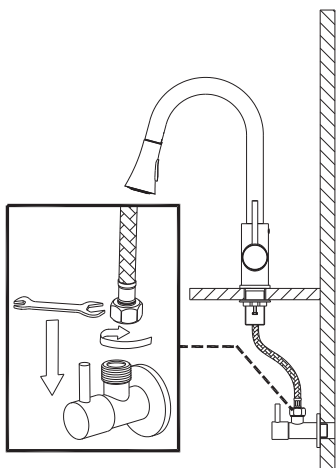

INSTALLATION GUIDE

STEP 1

1. Remove the mounting hardware(7), metal washer(6), rubber washer B(5) from the main body(2);

STEP 2

2. Insert the main body into the hole with base(3) and rubber washer A(4), refix the rubber washer B(5), metal washer(6) and mounting hardware(7) from the bottom.

STEP 3

3. After adjusting the direction of the main body(2), tighten the mounting nut(7) with hands and tighten the screws with a Philips screwdriver.

STEP 4

4. Connect the spray hose(8) and spray head(1) to finish installation.

INSTALLATION GUIDE

STEP 5

5. Attach the weight(9) on the spray hose(8).

STEP 6

6. Connect the waterlines to outlet tightly.
Turn on the outlet and check for leaks.

How to operate the handle:

- 1) Open the handle lever to turn water on. Push to turn off.
- 2) Turn the handle lever to the left to increase hot water flow with higher water temperature, while lower the water temperature by operating reversely.

REPLACEMENT PARTS

No.	Description	Finishes/colors	Item No.
1	Spray Head	C, SS	500300614**
2	Washer		70020038930
3	Spray Hose	C, SS	500401611**
4	Spout Kit	C, SS	300300387**
5	Cover Button		50010103731
6	Set Screw		50060033800
7	Main Body	C, SS	100300521**
8	35A Cartridge		20060010900
9	Nut		40060199252
10	Cap	C, SS	500101091**
11	Handle	C, SS	200100371**
12	Base	C, SS	500101557**
13	Rubber & Metal Washer		70020037354
14	Mounting Hardware		40060185018
15	Weight		50020066700
16	Supply Hose		50042068821
17	Hot Waterline		50042078821
18	Cold Waterline		50042078826
19	Hex Wrench		50060003700