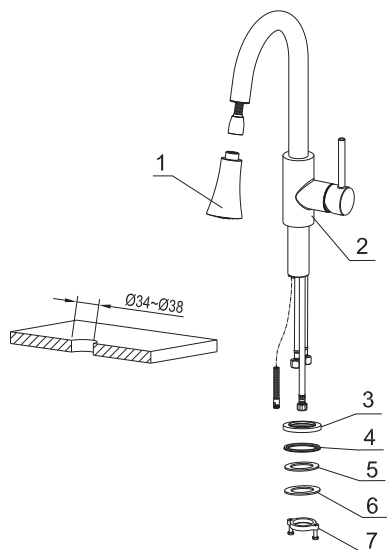

INSTALLATION GUIDE

STEP 1

1. Remove the mounting hardware(7), metal washer(6), rubber washer B(5) from the main body(2);