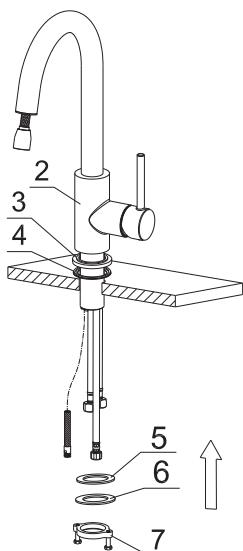

Karran[®]

INSTALLATION GUIDE

Weybridge

Models: KKF240C

KKF240SS

The Component List	Qty.
1. Spray Head	1
2. Main Body	1
3. Base	1
4. Rubber Washer A	1
5. Rubber Washer B	1
6. Metal Washer	1
7. Mounting Hardware	1
8. Spray Hose	1
9. Weight	1
10. Hex Wrench	1

INSTALLATION GUIDE

STEP 1

1. Remove the mounting hardware(7), metal washer(6), rubber washer B(5) from the main body(2);

STEP 2

2. Insert the main body into the hole with base(3) and rubber washer A(4), refix the rubber washer B(5), metal washer(6) and mounting hardware(7) from the bottom.

INSTALLATION GUIDE

STEP 5

5. Attach the weight(9) on the spray hose(8).

STEP 6

6. Connect the waterlines to outlet tightly.
Turn on the outlet and check for leaks.

How to operate the handle:

- 1) Open the handle lever to turn water on. Push to turn off.
- 2) Turn the handle lever to the left to increase hot water flow with higher water temperature, while lower the water temperature by operating reversely.

REPLACEMENT PARTS

No.	Description	Finishes/colors	Item No.
1	Spray Head	C, SS	500300614**
2	Washer		70020038930
3	Spray Hose	C, SS	500401611**
4	Spout Kit	C, SS	300300387**
5	Cover Button		50010103731
6	Set Screw		50060033800
7	Main Body	C, SS	100300521**
8	35A Cartridge		20060010900
9	Nut		40060199252
10	Cap	C, SS	500101091**
11	Handle	C, SS	200100371**
12	Base	C, SS	500101557**
13	Rubber & Metal Washer		70020037354
14	Mounting Hardware		40060185018
15	Weight		50020066700
16	Supply Hose		50042068821
17	Hot Waterline		50042078821
18	Cold Waterline		50042078826
19	Hex Wrench		50060003700