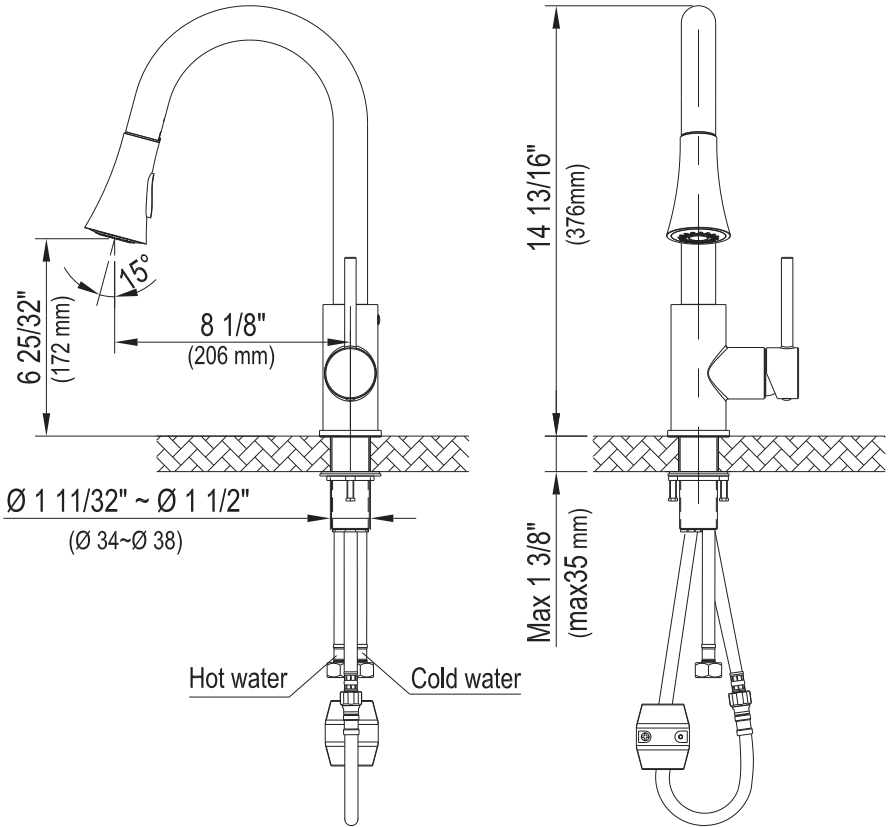

Karran[®]

INSTALLATION GUIDE

Weybridge

Models: KKF240C

KKF240SS

The Component List	Qty.
1. Spray Head	1
2. Main Body	1
3. Base	1
4. Rubber Washer A	1
5. Rubber Washer B	1
6. Metal Washer	1
7. Mounting Hardware	1
8. Spray Hose	1
9. Weight	1
10. Hex Wrench	1

INSTALLATION GUIDE

STEP 5

5. Attach the weight(9) on the spray hose(8).

STEP 6

6. Connect the waterlines to outlet tightly.
Turn on the outlet and check for leaks.

How to operate the handle:

- 1) Open the handle lever to turn water on. Push to turn off.
- 2) Turn the handle lever to the left to increase hot water flow with higher water temperature, while lower the water temperature by operating reversely.

REPLACEMENT PARTS

No.	Description	Finishes/colors	Item No.
1	Spray Head	C, SS	500300614**
2	Washer		70020038930
3	Spray Hose	C, SS	500401611**
4	Spout Kit	C, SS	300300387**
5	Cover Button		50010103731
6	Set Screw		50060033800
7	Main Body	C, SS	100300521**
8	35A Cartridge		20060010900
9	Nut		40060199252
10	Cap	C, SS	500101091**
11	Handle	C, SS	200100371**
12	Base	C, SS	500101557**
13	Rubber & Metal Washer		70020037354
14	Mounting Hardware		40060185018
15	Weight		50020066700
16	Supply Hose		50042068821
17	Hot Waterline		50042078821
18	Cold Waterline		50042078826
19	Hex Wrench		50060003700

** Denotes faucet component color options:

C - Chrome

SS - Spot Free Stainless Steel