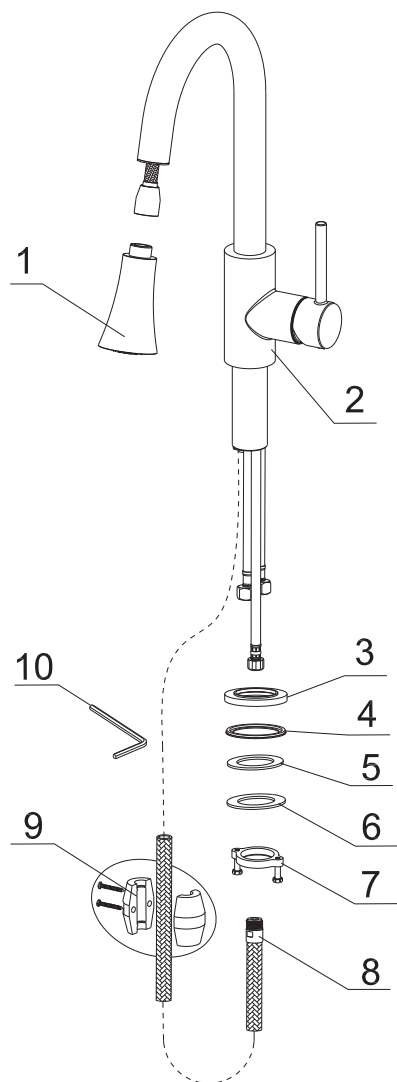

Karran[®]

INSTALLATION GUIDE

Weybridge

Models: KKF240C

KKF240SS

The Component List	Qty.
1. Spray Head	1
2. Main Body	1
3. Base	1
4. Rubber Washer A	1
5. Rubber Washer B	1
6. Metal Washer	1
7. Mounting Hardware	1
8. Spray Hose	1
9. Weight	1
10. Hex Wrench	1

INSTALLATION GUIDE

STEP 1

1. Remove the mounting hardware(7), metal washer(6), rubber washer B(5) from the main body(2);

STEP 2

2. Insert the main body into the hole with base(3) and rubber washer A(4), refix the rubber washer B(5), metal washer(6) and mounting hardware(7) from the bottom.

INSTALLATION GUIDE

STEP 5

5. Attach the weight(9) on the spray hose(8).

STEP 6

6. Connect the waterlines to outlet tightly.
Turn on the outlet and check for leaks.

How to operate the handle:

- 1) Open the handle lever to turn water on. Push to turn off.
- 2) Turn the handle lever to the left to increase hot water flow with higher water temperature, while lower the water temperature by operating reversely.

REPLACEMENT PARTS

No.	Description	Finishes/colors	Item No.
1	Spray Head	C, SS	500300614**
2	Washer		70020038930
3	Spray Hose	C, SS	500401611**
4	Spout Kit	C, SS	300300387**
5	Cover Button		50010103731
6	Set Screw		50060033800
7	Main Body	C, SS	100300521**
8	35A Cartridge		20060010900
9	Nut		40060199252
10	Cap	C, SS	500101091**
11	Handle	C, SS	200100371**
12	Base	C, SS	500101557**
13	Rubber & Metal Washer		70020037354
14	Mounting Hardware		40060185018
15	Weight		50020066700
16	Supply Hose		50042068821
17	Hot Waterline		50042078821
18	Cold Waterline		50042078826
19	Hex Wrench		50060003700