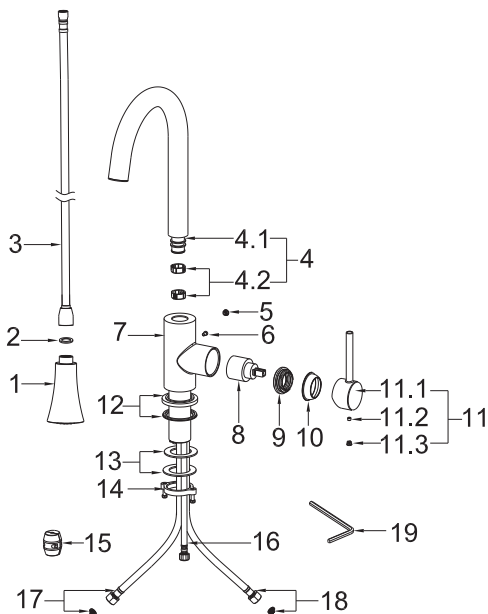

STEP 3

3. After adjusting the direction of the main body(2), tighten the mounting nut(7) with hands and tighten the screws with a Philips screwdriver.

STEP 4

4. Connect the spray hose(8) and spray head(1) to finish installation.

INSTALLATION GUIDE

STEP 5

5. Attach the weight(9) on the spray hose(8).

STEP 6

6. Connect the waterlines to outlet tightly.
Turn on the outlet and check for leaks.

How to operate the handle:

- 1) Open the handle lever to turn water on. Push to turn off.
- 2) Turn the handle lever to the left to increase hot water flow with higher water temperature, while lower the water temperature by operating reversely.

Spray

The operation of the spray diverter:

- 1) When first turned on, water comes from aerator.
- 2) Press the botton back, stream water comes from aerator.
- 3) Press the botton front, spray water comes from nozzles.

REPLACEMENT PARTS

No.	Description	Finishes/colors	Item No.
1	Spray Head	C, SS	500300614**
2	Washer		70020038930
3	Spray Hose	C, SS	500401611**
4	Spout Kit	C, SS	300300387**
5	Cover Button		50010103731
6	Set Screw		50060033800
7	Main Body	C, SS	100300521**
8	35A Cartridge		20060010900
9	Nut		40060199252
10	Cap	C, SS	500101091**
11	Handle	C, SS	200100371**
12	Base	C, SS	500101557**
13	Rubber & Metal Washer		70020037354
14	Mounting Hardware		40060185018
15	Weight		50020066700
16	Supply Hose		50042068821
17	Hot Waterline		50042078821
18	Cold Waterline		50042078826
19	Hex Wrench		50060003700