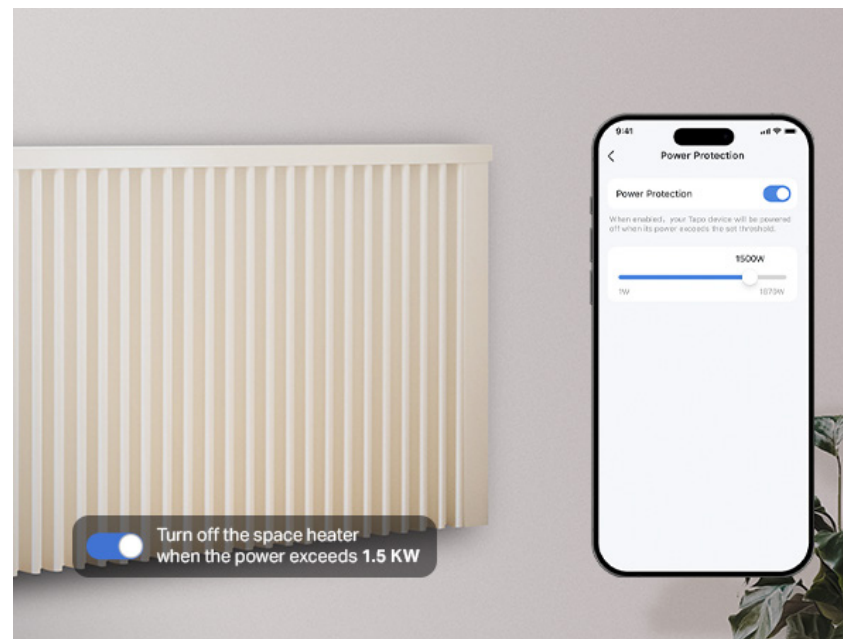

Smart Wi-Fi Power Strip with Energy Monitoring

Tapo P316M

Individual Control

Energy Monitoring

Surge Protection

Anti-overcharging

Voice Control

Remote Control

// Features

- **6 Smart Outlets** – Independently control 6 smart outlets and charge 3 devices with built-in USB ports. Ideal for controlling electronics in your home, home office, or small business.
- **Anti-Overcharging** – When devices are fully charged, the outlet will automatically switch off, preventing overcharging and extending the device's battery life.
- **Energy Monitoring** – Track the energy consumption of devices connected to the power strip. Check on each one from your Tapo app and turn off the ones that are using too much power.
- **APP & Voice Control** - Control up to 6 AC outlets (individually) through the Tapo App, Apple Home App, or compatible voice assistants.
- **Surge Protection** – ETL-certified surge protection shields sensitive electronics and appliances from sudden power surges that can occur during storms and cause irreparable damage.
- **Control from Anywhere** - Control connected devices from anywhere with the Tapo app. Power up your office remotely and even your holiday lights from the app.
- **Set Schedules** - Schedule each outlet individually or all together to turn on and off at set times throughout the day.
- **Matter Certified** – Integrate Matter-certified Tapo devices with other Matter end products into your preferred ecosystem.