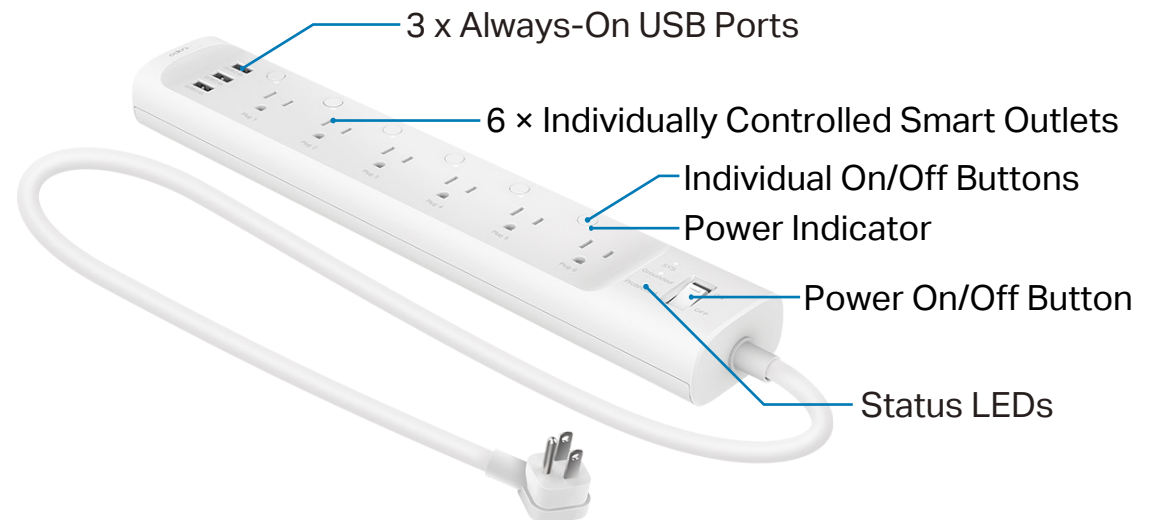

// Specifications

Working Status

- Rating: 125 V~, 60 Hz, 15 A, 1875 W max
- VPR: 1000 V (L-N), Type 3 SPD
- USB: 5 V $\overline{\text{---}}$ 2.4 A Each & Total
- Grounded 3-prong outlet

Network

- Secured home Wi-Fi connection required
- Protocols: IEEE 802.11b/g/n, Bluetooth
- Wireless Type: 2.4 GHz

General

- Dimensions: 14.2 x 2.5 x 1.5 in. (360 x 63.4 x 38.5 mm)
  without cord
- Indoor Use Only
- Operating Temperature: 32°F ~ 104°F (0 °C ~ 40 °C)
- Operating Humidity: 10%~90%RH, Non-condensing
- Certifications: FCC, ETL, RoHS

For more information, please visit <https://www.tapo.com/>

Specifications are subject to change without notice. All brands and product names are trademarks or registered trademarks of their respective holders. ©2025 TP-Link