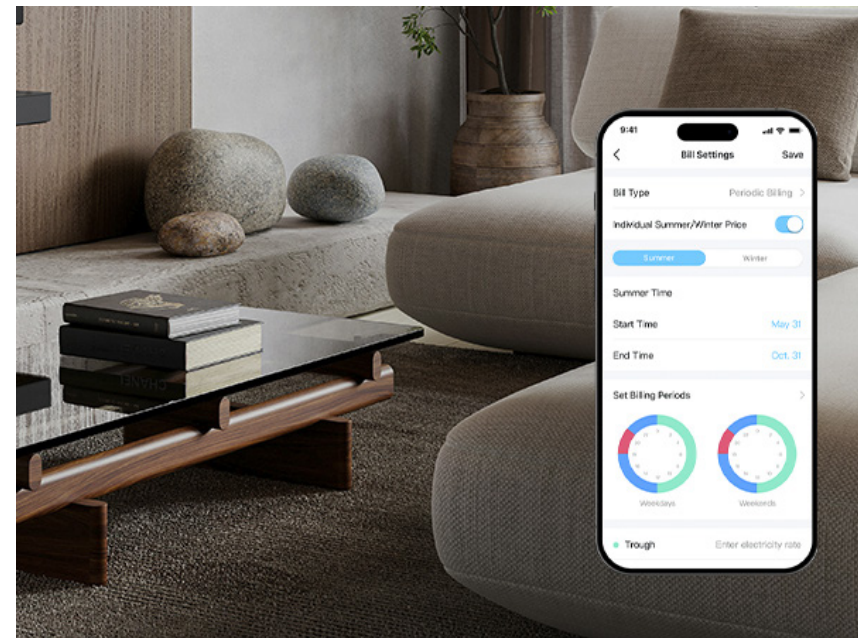

Smart Wi-Fi Power Strip with Energy Monitoring

Tapo P316M

Individual Control

Energy Monitoring

Surge Protection

Anti-overcharging

Voice Control

Remote Control

Schedules & Timer

Matter Certified

// Highlights

Insightful Energy Tracking

Track each outlet's energy use with clear and easy-to-understand stats and intuitive charts.

Take Control of Your Energy Bill

Better manage costs with flexible billing options and smart scheduling. Automatically save money by scheduling devices to turn off during inactive hours.

// Features

- **6 Smart Outlets** – Independently control 6 smart outlets and charge 3 devices with built-in USB ports. Ideal for controlling electronics in your home, home office, or small business.
- **Anti-Overcharging** – When devices are fully charged, the outlet will automatically switch off, preventing overcharging and extending the device's battery life.
- **Energy Monitoring** – Track the energy consumption of devices connected to the power strip. Check on each one from your Tapo app and turn off the ones that are using too much power.
- **APP & Voice Control** - Control up to 6 AC outlets (individually) through the Tapo App, Apple Home App, or compatible voice assistants.
- **Surge Protection** – ETL-certified surge protection shields sensitive electronics and appliances from sudden power surges that can occur during storms and cause irreparable damage.
- **Control from Anywhere** - Control connected devices from anywhere with the Tapo app. Power up your office remotely and even your holiday lights from the app.
- **Set Schedules** - Schedule each outlet individually or all together to turn on and off at set times throughout the day.
- **Matter Certified** – Integrate Matter-certified Tapo devices with other Matter end products into your preferred ecosystem.