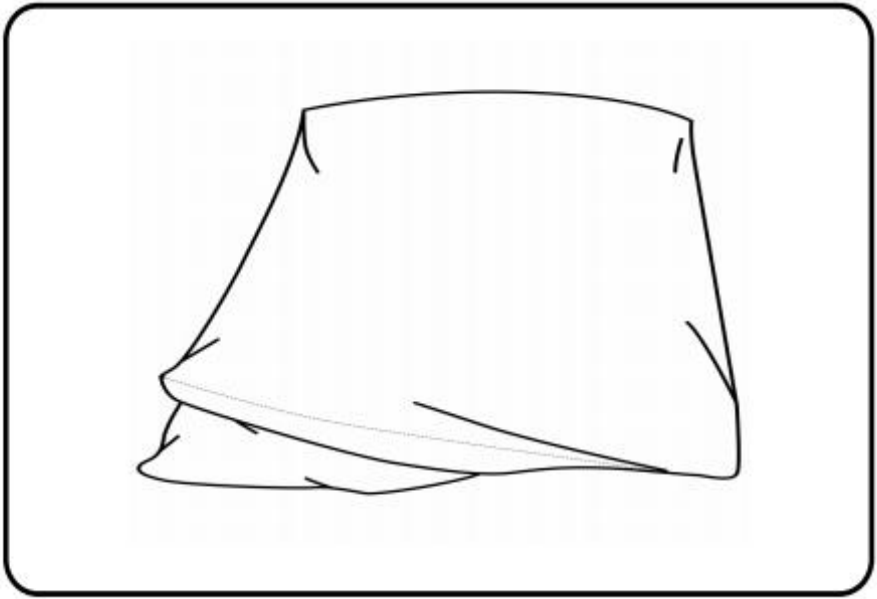

6. Put on the cover and zip up.