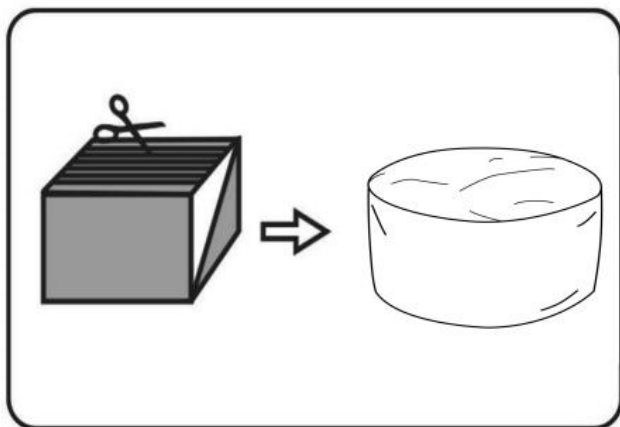

SAVE THESE INSTRUCTIONS

PRODUCT PARAMETER

	Model	Colour	Circular size(mm)	Rectangular size(mm)
1	SM-FBB-04	Gray	1118*1118*686	1905*1372*254
2	SM-FBB-05	Gray	1220*1220*762	2032*1524*254

INSTRUCTIONS

1. Pull the vacuum packing from the package.

2. Use scissors to cut the vacuum packing and take out the sofa.

3. Let it stand for 24-48 hours to wait for the sofa to fully expand. You can also tap it in the sun to make it expand quickly.

How to insert the inner bag into the bed?