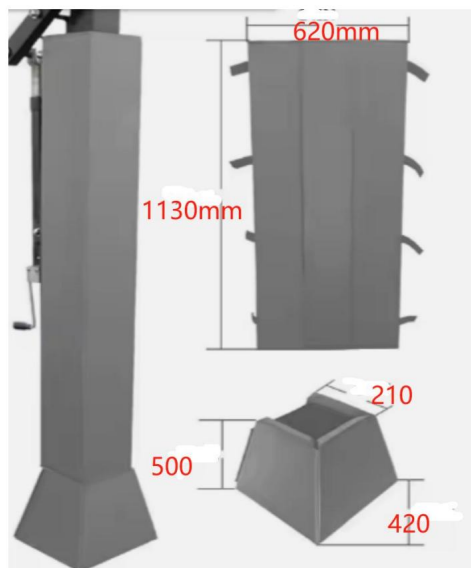

Gefaltete Abmessungen: