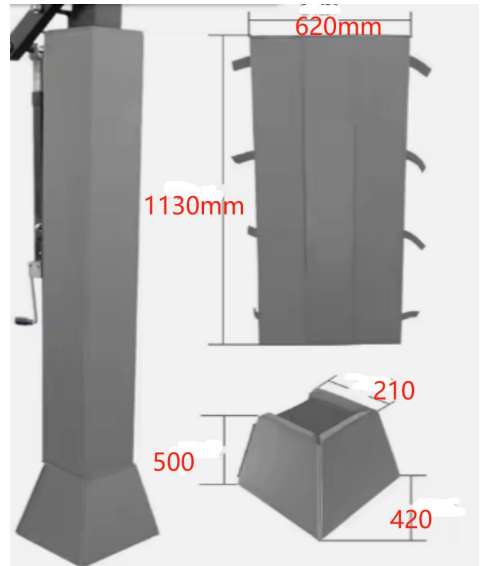

Keep away from fire.

PRODUCT PARAMETER

Model	Developed size	Folding size	thickness	color
RL-V001	1630*790*120mm	Refer to the following figure	50mm	Black

Installation Effect:

Folded Dimensions:

Manufacturer: Shanghaimuxinmuyeyouxiangongsi