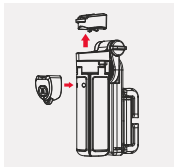

Lumistick Air

Adjustable Selfstick

User Manual

Product Introduction

Operating Steps

Open the support legs outward.

Pull the telescopic rod to the required length.

Pull the phone clip to the appropriate size.

Place the phone into the phone clip.

The quadripod can be rotated 180°.

Remote Control Instruction

Product parameters

Product model: POR 3141	Product name: Lumistick Air
Maximum bearing capacity: 500g	Folding size: 62.5*36.5*110mm
Main material: Aluminum alloy & ABS	Stretch size: 172*172*440mm
Systems: Android, IOS	Remote control battery: 55mAh

Attention

www.portronics.com

For Support

Visit : www.portronics.com

Email : help@portronics.com

Contact No. : +91 9555245245

Working Hrs. : Monday - Saturday 10:00am - 6:00pm

E-Waste Management
E: info@3recycler.com

For E-Waste & ROHS compliance refer to www.portronics.com/ewaste