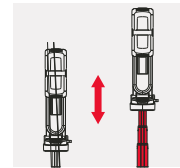

Pull the telescopic rod to the required length.