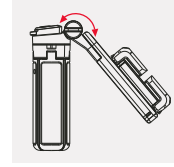

Operating Steps

Open the support legs outward.