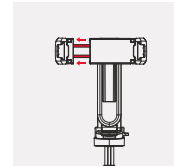

Pull the phone clip to the appropriate size.