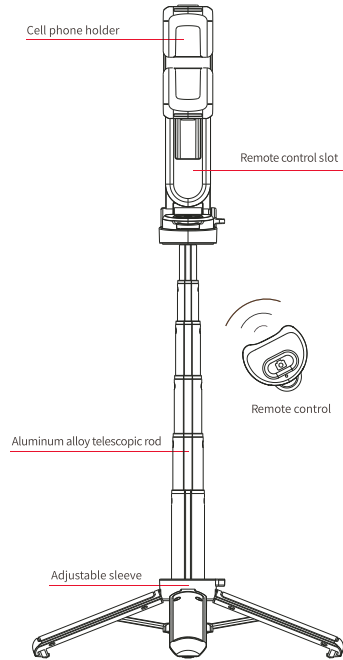

Product Introduction

Operating Steps

Open the support legs outward.

Pull the telescopic rod to the required length.

Pull the phone clip to the appropriate size.

Place the phone into the phone clip.

The quadripod can be rotated 180°.

Remote Control Instruction

Product parameters

Product model: POR 3141	Product name: Lumistick Air
Maximum bearing capacity: 500g	Folding size: 62.5*36.5*110mm
Main material: Aluminum alloy & ABS	Stretch size: 172*172*440mm
Systems: Android, IOS	Remote control battery: 55mAh

Attention

www.portronics.com

For Support

Visit : www.portronics.com

Email : help@portronics.com

Contact No. : +91 9555245245

Working Hrs. : Monday - Saturday 10:00am - 6:00pm

E-Waste Management
E: info@3recycler.com

For E-Waste & ROHS compliance refer to www.portronics.com/ewaste