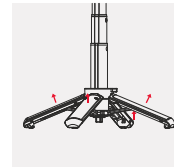

Operating Steps

Open the support legs outward.