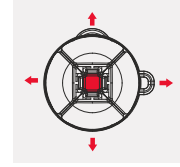

Operating Steps

Open the support legs outward.