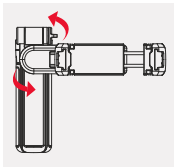

The quadripod can be rotated 180°.