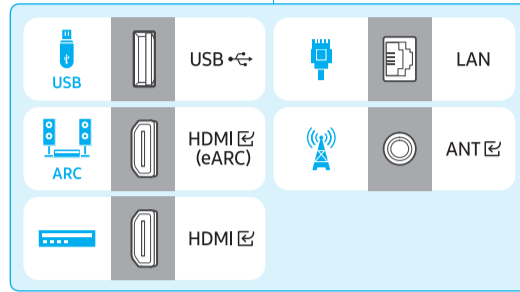

SAMSUNG

Unpacking and Installation Guide

Scan this QR code with your smart phone to see helpful videos.

BN68-25145A-00

M7*H

M1EH

Power Cable

Simple User Guide / Remote control guide / Regulatory Guide