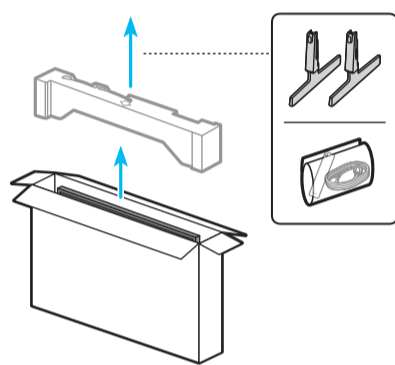

SAMSUNG

Unpacking and Installation Guide

Scan this QR code with your smart phone to see helpful videos.

BN68-25145A-00

M7*H

M1EH

Power Cable

Simple User Guide / Remote control guide / Regulatory Guide

1

43" - 55"

65" - 75"

85"

2

43" - 75"

85"

3

*: 0-9, A-Z

	VESA A x B (mm)	C (mm)	D	E x 4	F (mm)	G (inches)	H (inches)	I (inches)
43M7*H 43M1EH	200 x 200	23-25	C + ★	M8	1.25	5.7	14.9	8.4
50M7*H 50M1EH	200 x 200	23-25	C + ★	M8	1.25	8.3	17.9	9.2
55M7*H 55M1EH	200 x 200	23-25	C + ★	M8	1.25	10.8	20.2	9.2
65M7*H 65M1EH	200 x 200	23-25	C + ★	M8	1.25	15.7	24.5	9.2
75M7*H 75M1EH	400 x 300	10-12	C + ★	M8	1.25	17.6	25.0	8.3
85M7*H 85M1EH	400 x 300	10-12	C + ★	M8	1.25	22.6	29.3	8.3