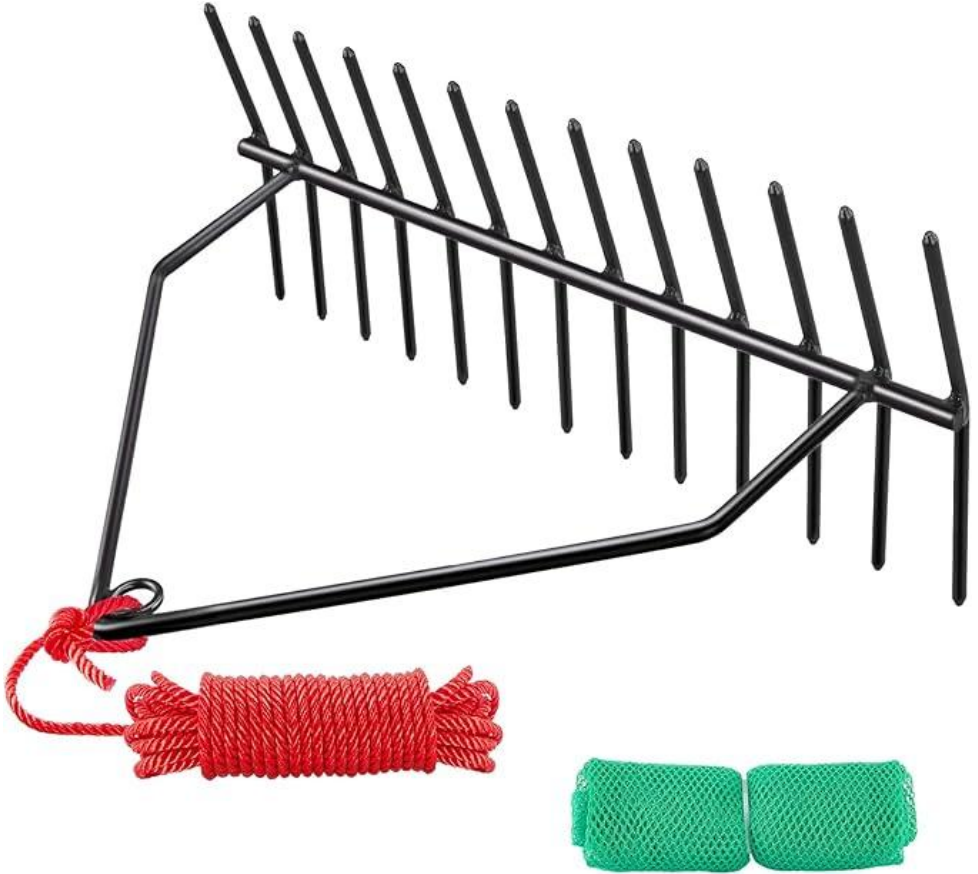

## **LAKE WEED CUTTER-ROPE**

**MODEL:7847**

Technical Support and E-Warranty Certificate  
[www.vevor.com/support](http://www.vevor.com/support)

## LAKE WEED CUTTER-ROPE

MODEL: 7847

This is the original instruction, please read all manual instructions carefully before operating. VEVOR reserves a clear interpretation of our user manual. The appearance of the product shall be subject to the product you received. Please forgive us that we won't inform you again if there are any technology or software updates on our product.