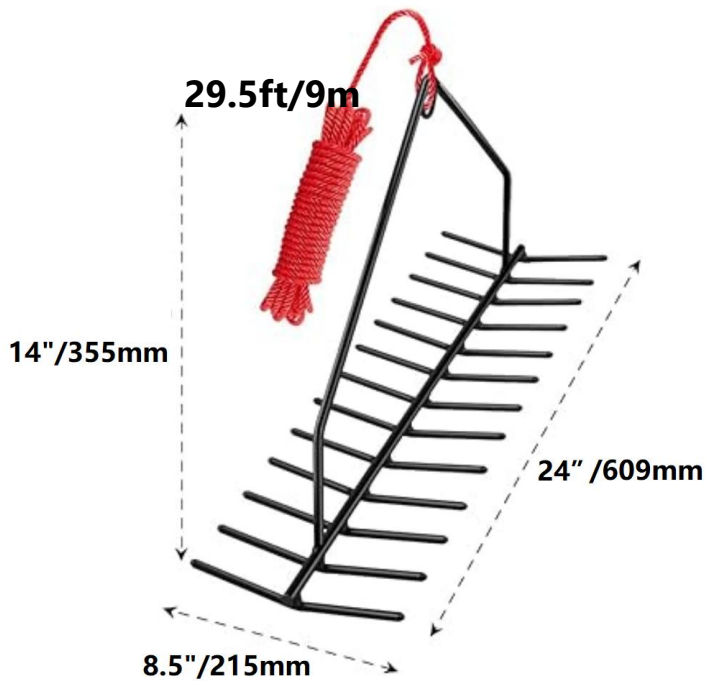

Model: 7847