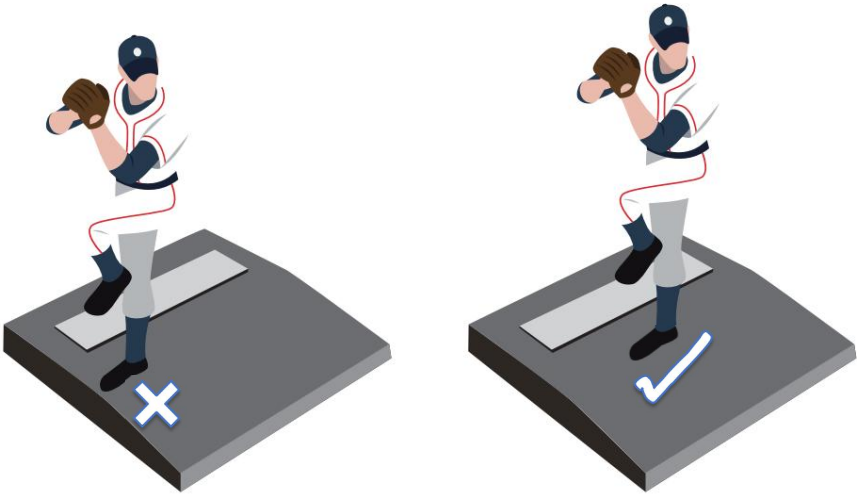

WARNINGS

Note: Do not stand on the side of the product when using, it is easy to fall.

.Ages 6+

.For intended use only

.Use under adult supervision

.Only set up on flat, even ground

.Exercise caution when using the Pitching Mound as the raised mound and rubber can be a tripping hazard