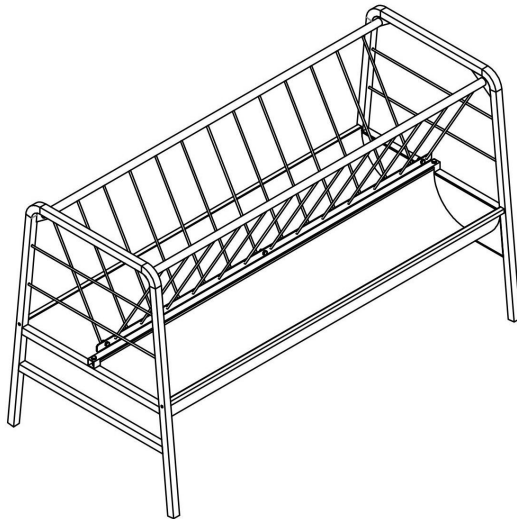

## LIVESTOCK FEEDER

MODEL : T1097