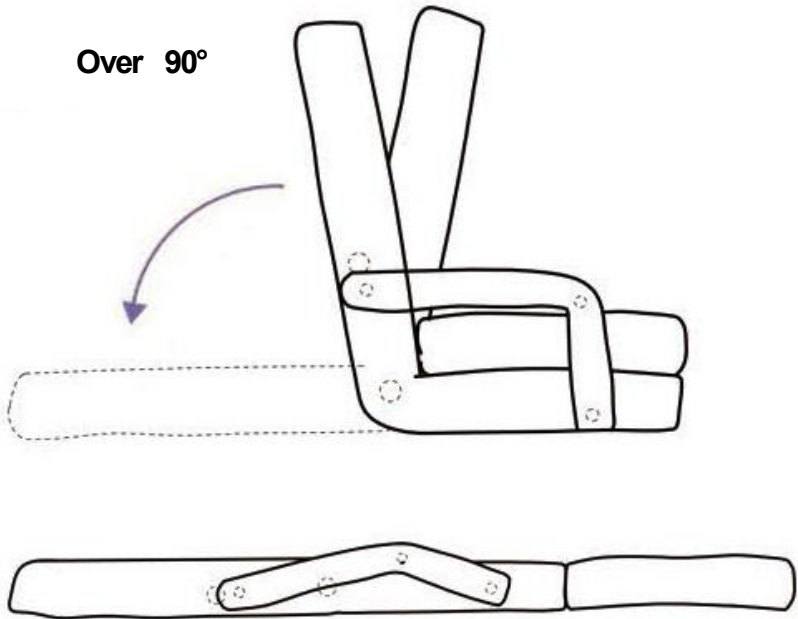

Push Back

3. Push the Back Forward over the 90°,
  then Go Back to the Flat Position