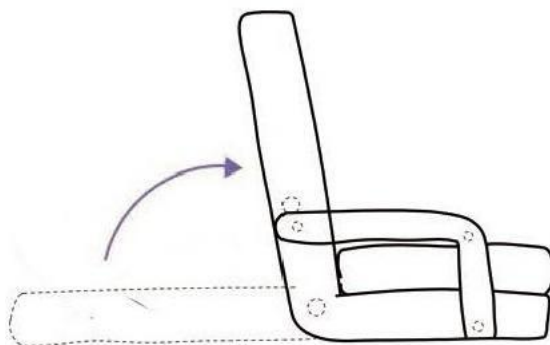

## PRODUCT PARAMETER

Model	QX-0339-4
Maximum Loaded Weight	300 lbs
Adjustable Gears	5 Levels (Between 90° and 180° )
Product Size	W640*D610*H690mm
Colour	Gray
Net Weight	7.0 kg

\*Products such as specifications, appearance, and design are subject to modification without prior notice.

## INSTRUCTIONS

**Push Forward**

**1. Please Lay it Flat with a Click Sound before Adjusting**

**No More than 90°**

**2. Adjust it into the Needed Angle**