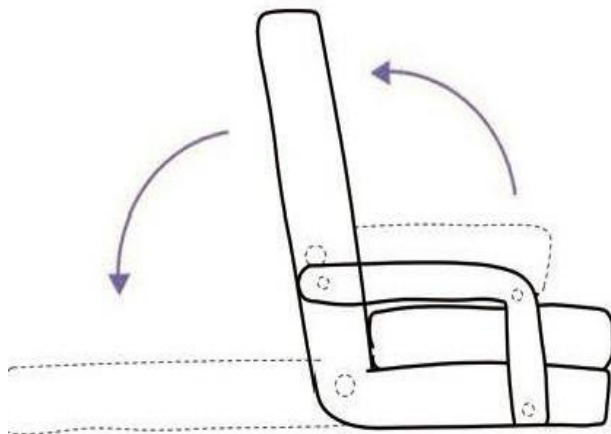

INSTRUCTIONS

Push Forward

1. Please Lay it Flat with a Click Sound before Adjusting

No More than 90°