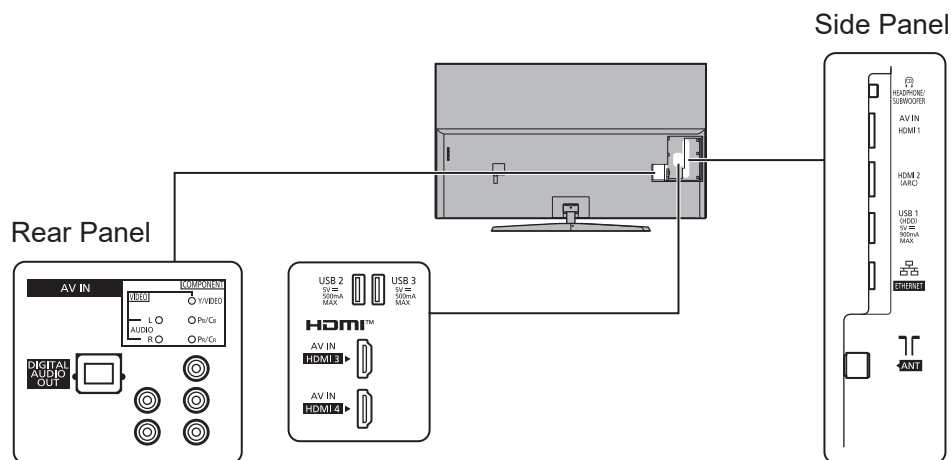

SPECIFICATIONS

Dimensions (W x H x D)	1 680 mm x 1 046 mm x 413 mm (With Pedestal)
	1 680 mm x 966 mm x 70 mm (TV only)
Mass	62.5 kg (With Pedestal) 54.0 kg (TV only)

DIMENSIONS

JACKS

Note:
To make sure that the LED TV fits the cabinet properly when a high degree of precision is required, we recommend that you use the LED TV itself to make the necessary cabinet measurements. Panasonic cannot be responsible for inaccuracies in cabinet design or manufacture.