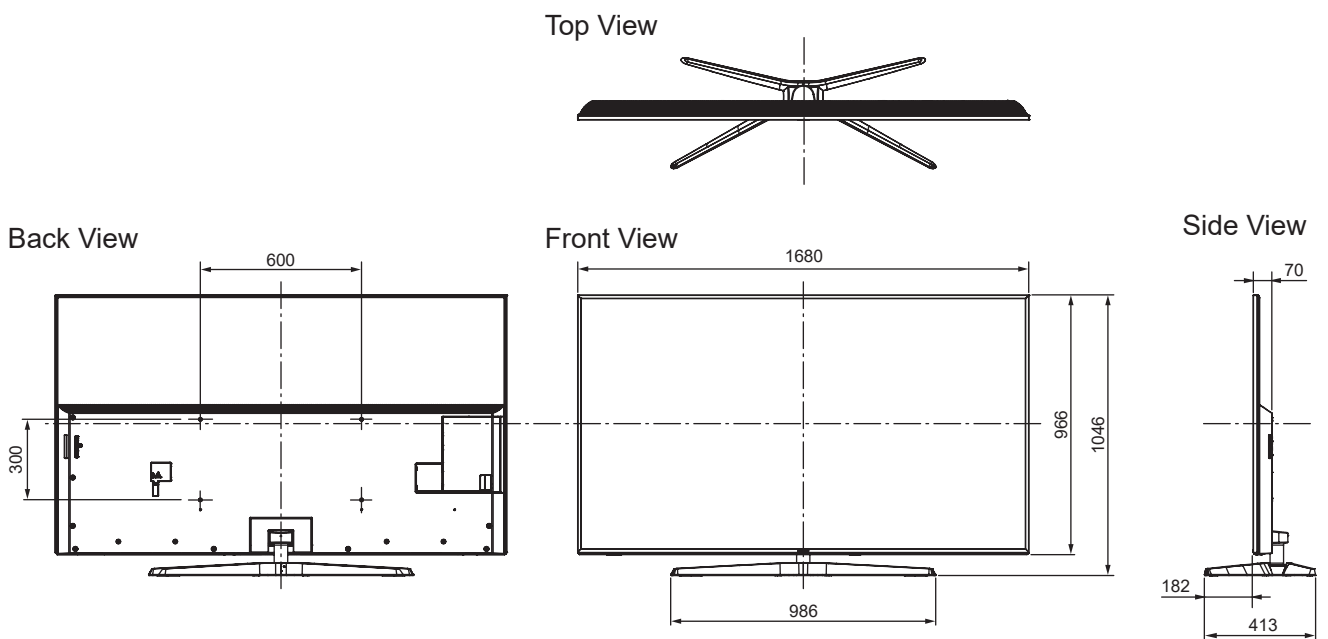

SPECIFICATIONS

Dimensions (W x H x D)	1 680 mm x 1 046 mm x 413 mm (With Pedestal)
	1 680 mm x 966 mm x 70 mm (TV only)
Mass	62.5 kg (With Pedestal) 54.0 kg (TV only)

DIMENSIONS

JACKS

Note:
To make sure that the LED TV fits the cabinet properly when a high degree of precision is required, we recommend that you use the LED TV itself to make the necessary cabinet measurements. Panasonic cannot be responsible for inaccuracies in cabinet design or manufacture.

Specifications are subject to change without notice.
Non-metric weights and measurements are approximate.