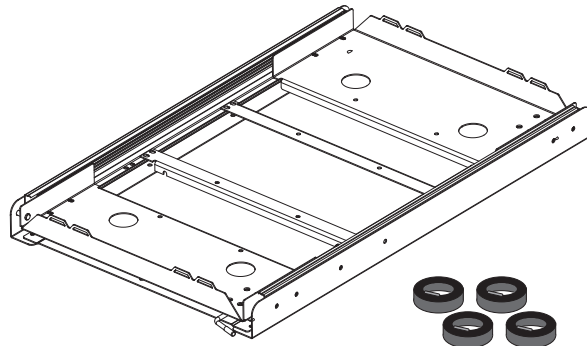

Installation Instructions

Fridge slide CFX-SLD75 (Ref. No: 9105306633)
Suits: CFX 75DZW and CF-80/110

Fridge slide CFX-SLD95100 (Ref. No: 9105306558)
Suits: CFX 95DZW, CFX 95DZ2 and CFX 100W

1 John Duncan Crt Varsity Lakes, Queensland, Australia, 4227 | Phone: 1800 21 21 21

(M6 x 16 mm) x 4 off

* Warranty does not include damage caused by misuse, or as a result of exceeding the weight limit. Slide must be installed on a flat even surface and not outdoors exposed to the