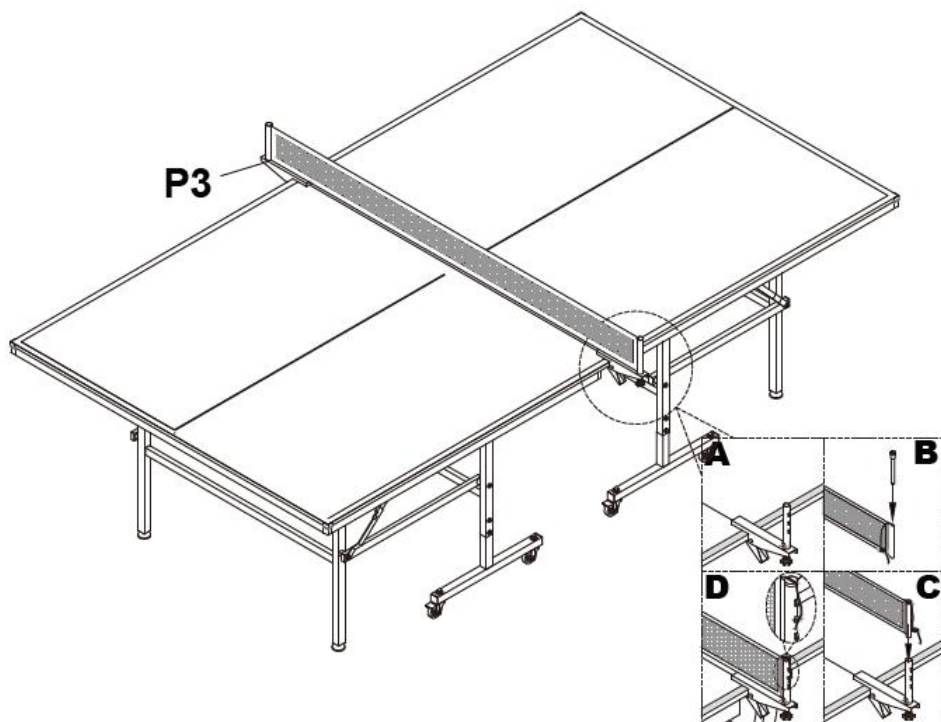

EXPLODED DRAWING

PARTS LIST

P1 	P2  x4	P3  x1
H1  x8	H2  x8	H3  x16
H4  x1	H5  x1	

STEP 1

STEP1: Turn over the tabletop and gently pull up the table legs in the direction as shown.

STEP 2

H1		x8
H2		x8
H3		x16

STEP2: Install the casters according to the method shown in the figure, and do the same for another tabletop.

STEP 3

STEP3: Turn over the two tabletops again, align them as shown in the picture, and fix them with the net clamp to form an integral game area. Then install the net to start playing.