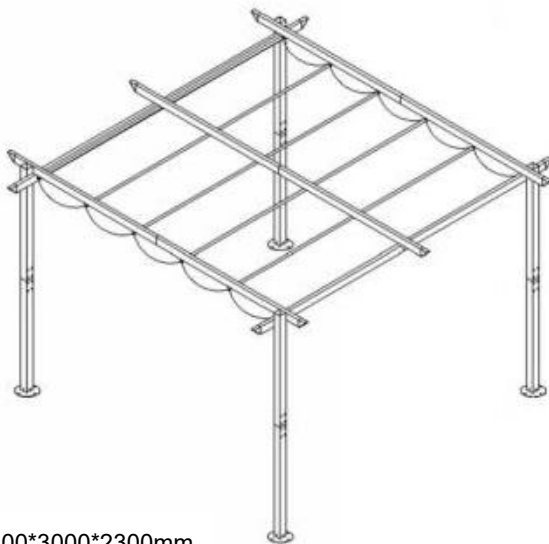

VEVOR®

TOUGH TOOLS, HALF PRICE

RETRACTABLE PERGOLA

MODEL: JDG-099-BE

Product Size: 3000*3000*2300mm

NEED HELP? CONTACT US!

Have product questions? Need technical support? Please feel free to contact us:

Technical Support and E-Warranty Certificate
www.vevor.com/support