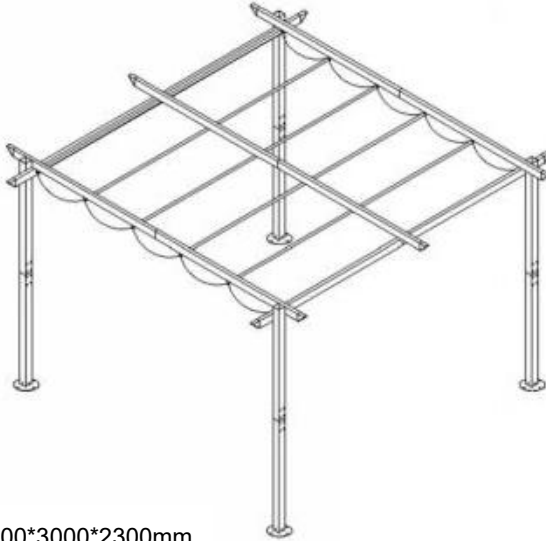

VEVOR®

TOUGH TOOLS, HALF PRICE

RETRACTABLE PERGOLA

MODELO: JDG-099-BE

Product Size: 3000*3000*2300mm

NEED HELP? CONTACT US!

Have product questions? Need technical support? Please feel free to contact us:

Technical Support and E-Warranty Certificate
www.vevor.com/support