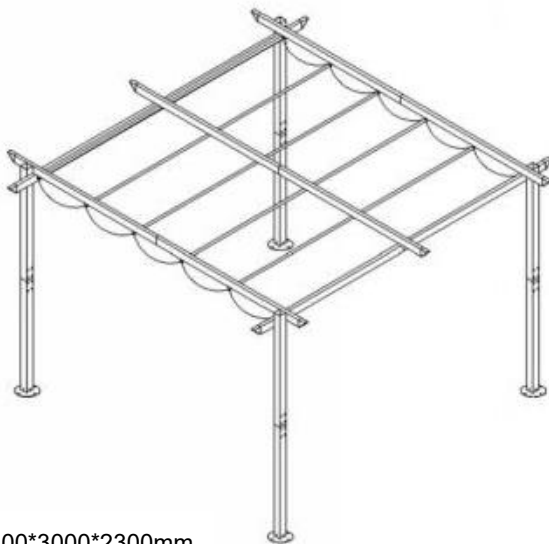

VEVOR®

TOUGH TOOLS, HALF PRICE

RETRACTABLE PERGOLA

MODELL: JDG-099-BE

Product Size: 3000*3000*2300mm

NEED HELP? CONTACT US!

Have product questions? Need technical support? Please feel free to contact us:

Technical Support and E-Warranty Certificate
www.vevor.com/support