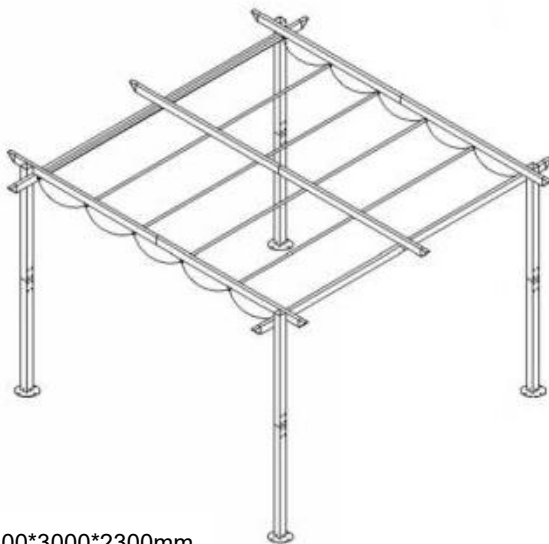

VEVOR®

TOUGH TOOLS, HALF PRICE

RETRACTABLE PERGOLA

MODELLO:JDG-099-BE

Product Size: 3000*3000*2300mm

NEED HELP? CONTACT US!

Have product questions? Need technical support? Please feel free to contact us:

Technical Support and E-Warranty Certificate
www.vevor.com/support