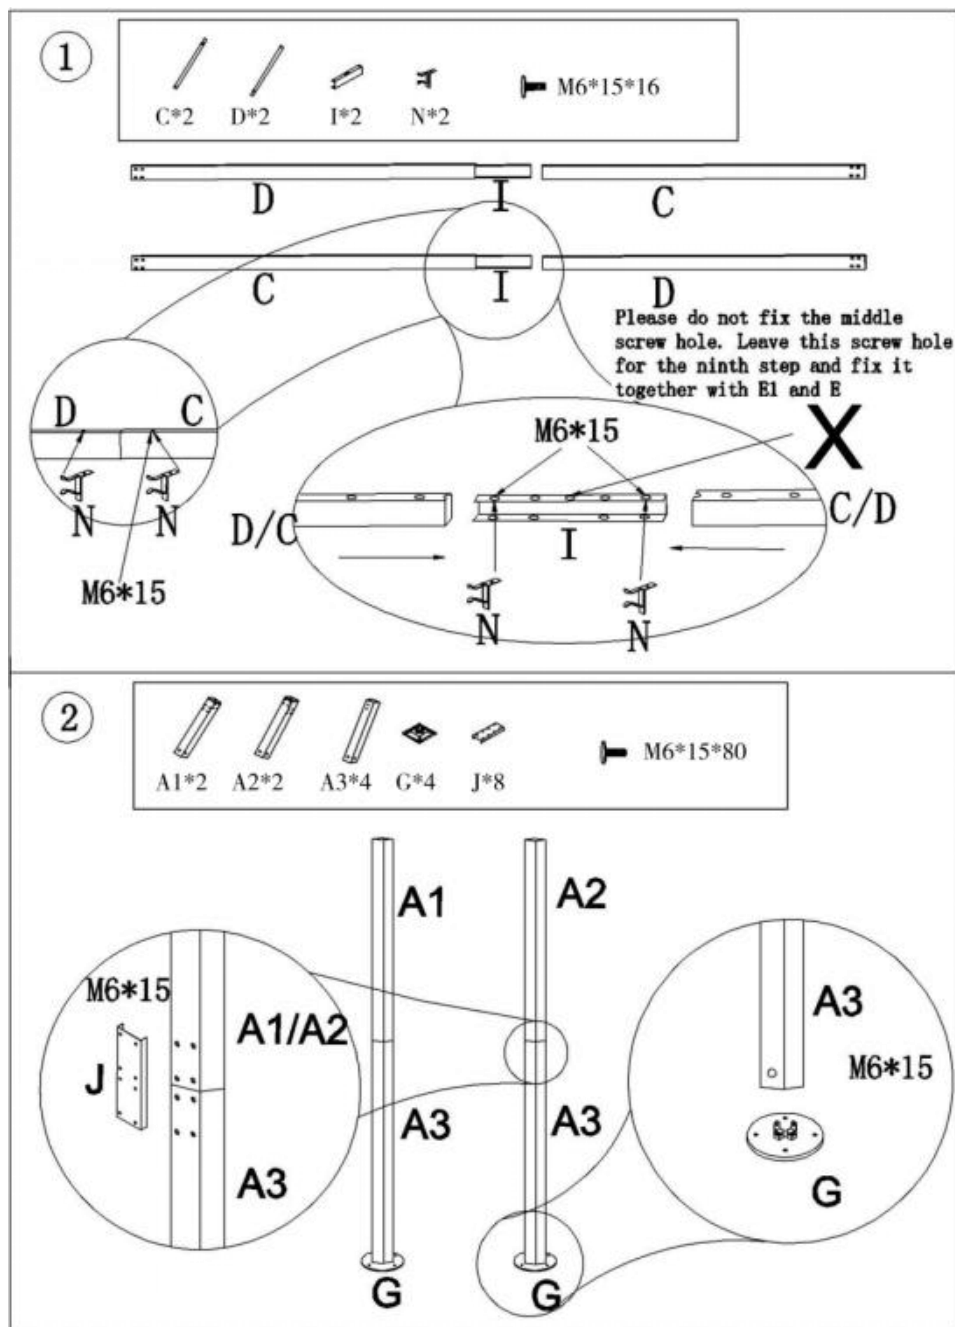

Item no.	Reference Image	Qty.	Item no.	Reference Image	Qty.
N		2	O		10
P		4	Q		1
R		1	S		1
T		1	U		16
V		1			
	M6*15	108		M6*40	3
	M6*75	2		M6*10	24
	M6*15	32			

Product Description

5

6

Note: The top cloth has leaking holes (R)

Item no.	Reference Image	Qty.	Item no.	Reference Image	Qty.
N		2	O		10
P		4	Q		1
R		1	S		1
T		1	U		16
V		1			
	M6*15	108		M6*40	3
	M6*75	2		M6*10	24
	M6*15	32			

Productomschrijving

5

6

Let op: Het bovenste doek lekt gaten (R)