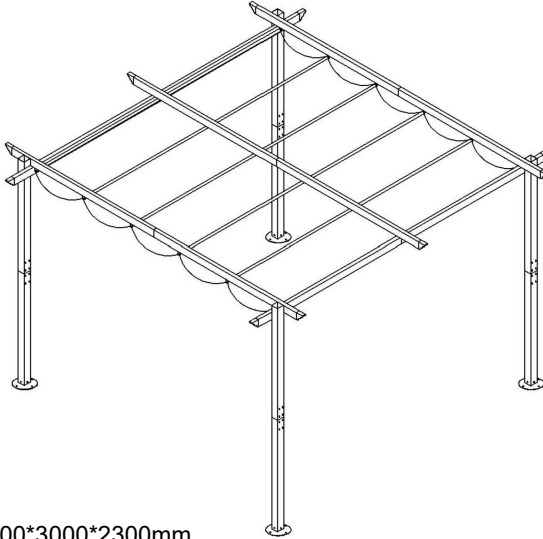

VEVOR[®]

TOUGH TOOLS, HALF PRICE

RETRACTABLE PERGOLA

MODEL:JDG-099-BE

Product Size: 3000*3000*2300mm

NEED HELP? CONTACT US!

Have product questions? Need technical support? Please feel free to contact us:

Technical Support and E-Warranty Certificate
www.vevor.com/support