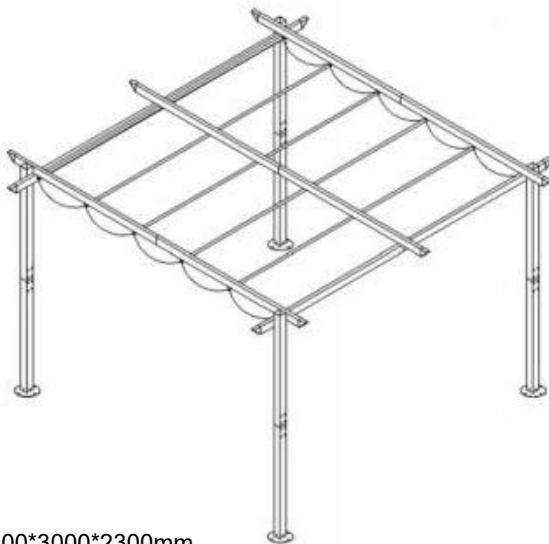

VEVOR®

TOUGH TOOLS, HALF PRICE

RETRACTABLE PERGOLA

MODELL:JDG-099-BE

Product Size: 3000*3000*2300mm

NEED HELP? CONTACT US!

Have product questions? Need technical support? Please feel free to contact us:

Technical Support and E-Warranty Certificate
www.vevor.com/support