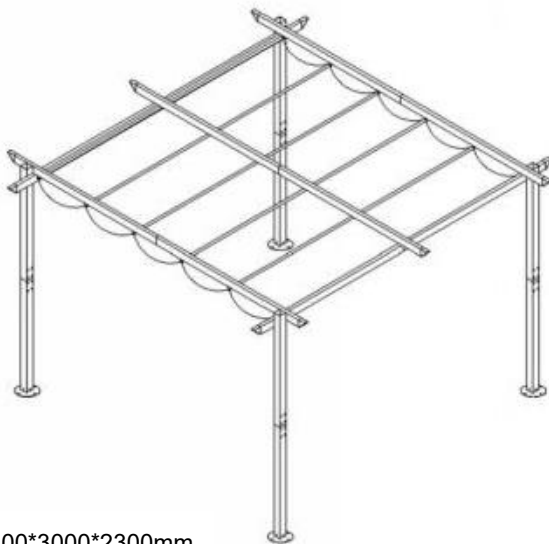

VEVOR®

TOUGH TOOLS, HALF PRICE

RETRACTABLE PERGOLA

MODÈLE : JDG-099-BE

Product Size: 3000*3000*2300mm

NEED HELP? CONTACT US!

Have product questions? Need technical support? Please feel free to contact us:

Technical Support and E-Warranty Certificate
www.vevor.com/support