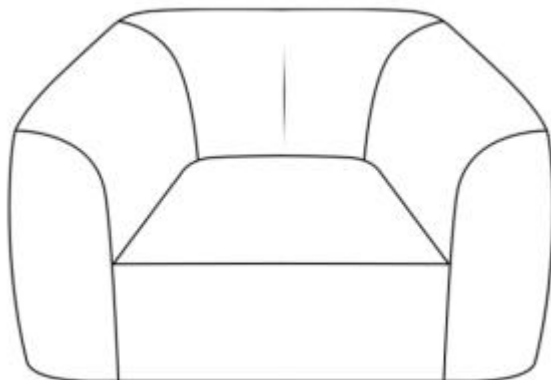

VEVOR[®]

TOUGH TOOLS, HALF PRICE

Technical Support and E-Warranty Certificate

www.vevor.com/support

ARMCHAIR SHAPE ADULT BEAN BAG CHAIR

USER MANUAL

MODEL : SM-FBB-06

We continue to be committed to provide you tools with competitive price. "Save Half", "Half Price" or any other similar expressions used by us only represents an estimate of savings you might benefit from buying certain tools with us compared to the major top brands and does not necessarily mean to cover all categories of tools offered by us. You are kindly reminded to verify carefully when you are placing an order with us if you are actually Saving Half in comparison with the top major brands.

VEVOR®

TOUGH TOOLS, HALF PRICE

ARMCHAIR SHAPE ADULT BEAN
BAG CHAIRS

MODEL : SM-FBB-06

NEED HELP? CONTACT US!

Have product questions? Need technical support? Please feel free to contact us:

Technical Support and E-Warranty Certificate
www.vevor.com/support