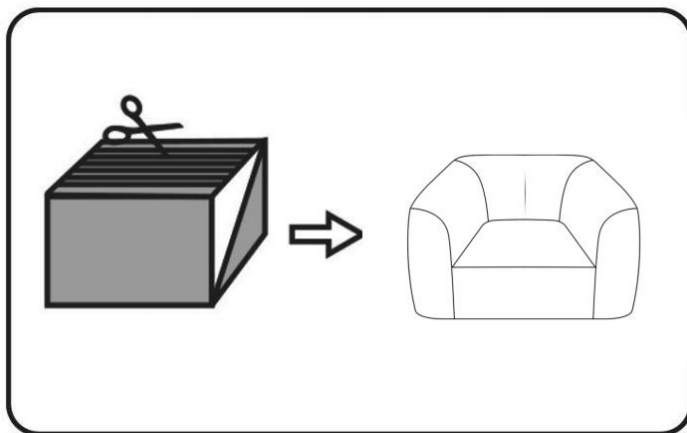

SAVE THESE INSTRUCTIONS

PRODUCT PARAMETER

	Model	Colour	Product Size (mm)
1	SM-FBB-06	Off white	1220*1190*711

INSTRUCTIONS

1. Pull the vacuum packing from the package.

2. Use scissors to cut the vacuum packing and take out the sofa.