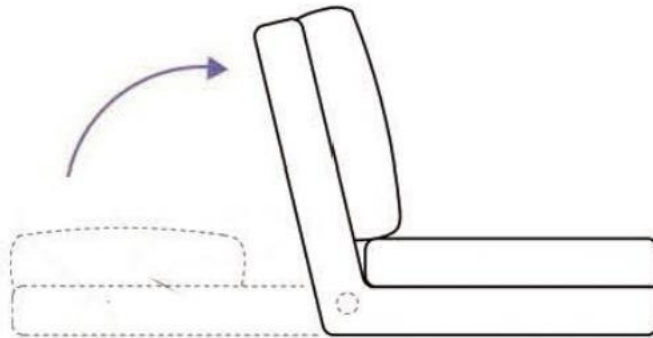

2. Adjust it into the Needed Angle