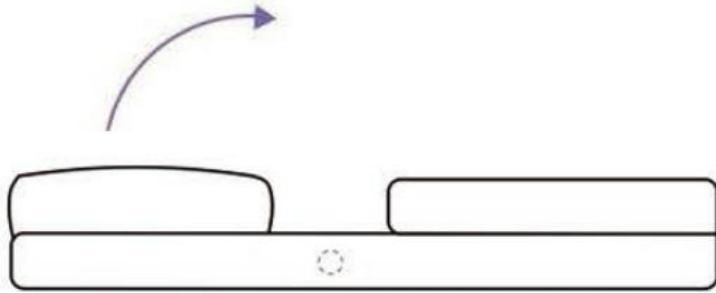

INSTRUCTIONS

Push Forward

1. Please Lay it Flat with a Click Sound before Adjusting

No More than 90°