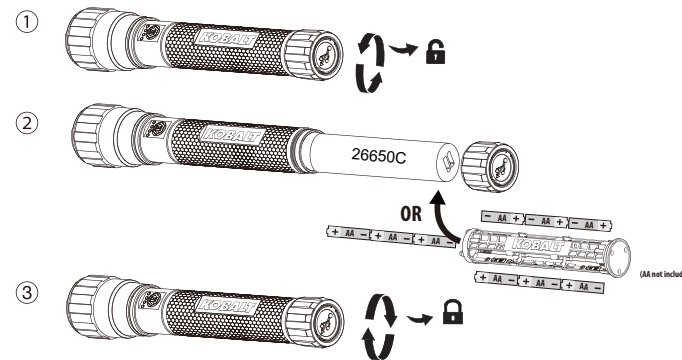

OPERATING INSTRUCTIONS

Push Switch