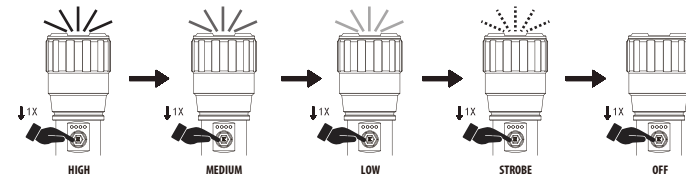

POWER LOCK IS ON AT TIME OF PURCHASE.
TURN OFF by holding power button for three seconds.
*Power lock prevents the flashlight from staying on during transportation

3

HEAT SAFETY LOCK

AUTO OFF WHEN FLASHLIGHT LENS IS COVERED.