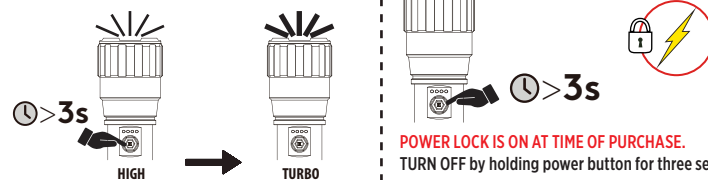

POWER LOCK IS ON AT TIME OF PURCHASE.
TURN OFF by holding power button for three seconds.
*Power lock prevents the flashlight from staying on during transportation

3

HEAT SAFETY LOCK

AUTO OFF WHEN FLASHLIGHT LENS IS COVERED.