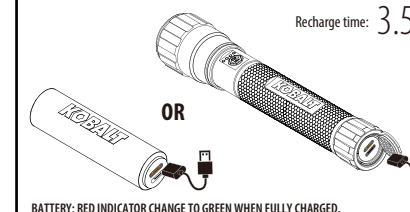

RECHARGEABLE BATTERY

FL1 STANDARD

FL1 STANDARD	TURBO	HIGH	MEDIUM	LOW
	8500L	6000L	2000L	500L
	N/A	1.5 hrs	3 hrs	8 hrs
	N/A	270m	150m	75m

4