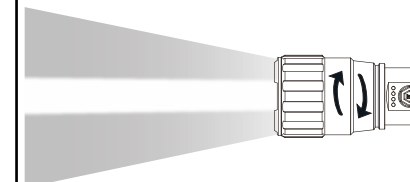

TWIST FOCUSING

POWER INDICATION

- 4 Illuminated Circles = 100% Charge
- 3 Illuminated Circles = 75% Charge
- 2 Illuminated Circles = 50% Charge
- 1 Illuminated Circles = 25% Charge