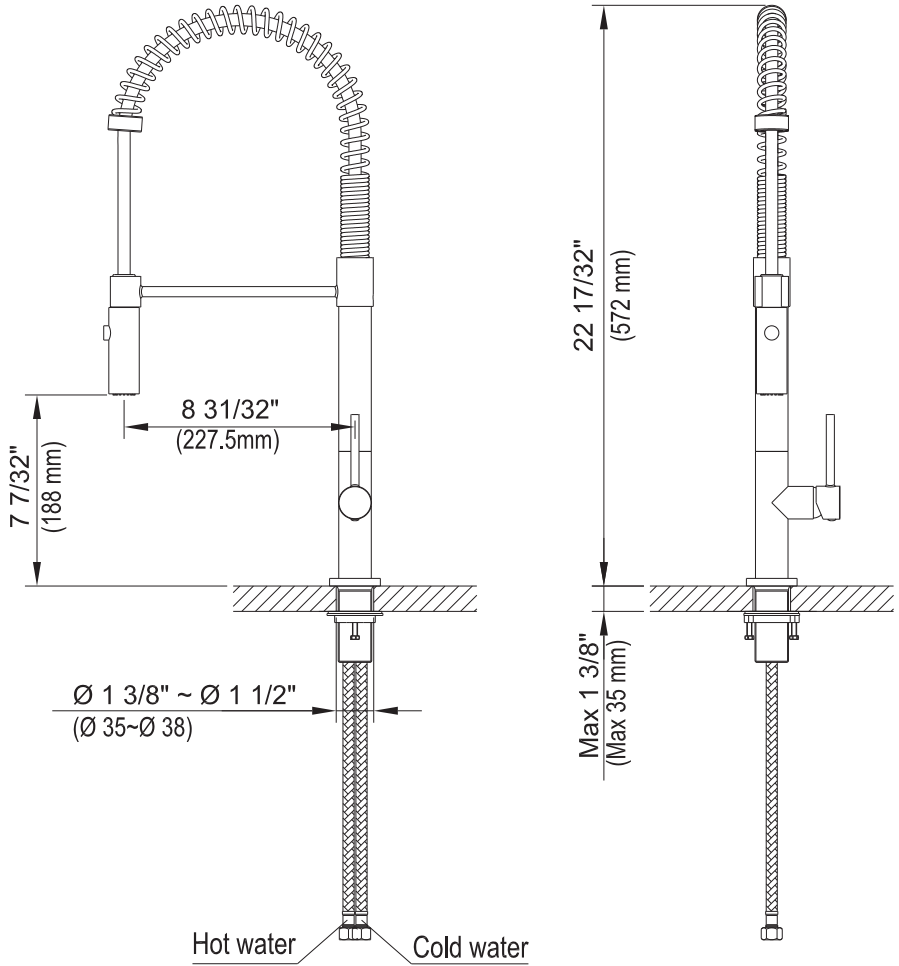

Karran[®]

INSTALLATION GUIDE

Bluffton

Models: KKF220C KKF220SS
 KKF220MB

The Component List	Qty.
1. Spray Head	1
2. Main Body	1
3. "O" Ring	1
4. Rubber Washer	1
5. Metal Washer	1
6. Mounting Hardware	1
7. Spray Hose	1
8. Hex Wrench	1

INSTALLATION GUIDE

STEP 1

1. Remove the mounting hardware(6), metal washer(5), rubber washer(4) from the main body(2);

STEP 2

2. Insert the main body into the hole with the "O" ring(3), refix the rubber washer(4), metal washer(5), mounting hardware(6) from the bottom.

STEP 3

3. After adjusting the direction of the main body(2), tighten the mounting hardware (6) with hands and tighten the screws(7) with a Philips screwdriver.

STEP 4

4. Connect the waterlines to outlet tightly. Turn on the outlet and check for leaks.

Spray

- 1) When first turned on, water comes from aerator.
- 2) Press the button, water comes from nozzles. Can alternate water flow by pressing the button.

REPLACEMENT PARTS

No.	Description	Finishes/Colors	Item No.
1	Spray	C, SS, MB	500302239**
2	Washer		70020035830
3	Spray Hose	C, SS, MB	500401839**
4	Washer		70020045330
5	Spring Assembly	C, SS, MB	500600366**
6	Protective Sleeve		70030068300
7	Retainer		40060188352
8	Rotation Core		40060181052
9	Spray Support Assembly	C, SS, MB	500200893**
10	Main Body Assembly	C, SS, MB	100300520**
11	25H Cartridge		20060014200
12	Nut		40060177952
13	Cap	C, SS, MB	500101446**
14	Handle	C, SS, MB	200100392**
15	O-Ring B		70010023430
16	Waterline		50042063821
17	Waterline		50042063826
18	Rubber & Metal Washers		70020037354
19	Mounting Nut & Screws		40060185018
20	Hex Wrench		50060003700
21	Hex Wrench		50060031400