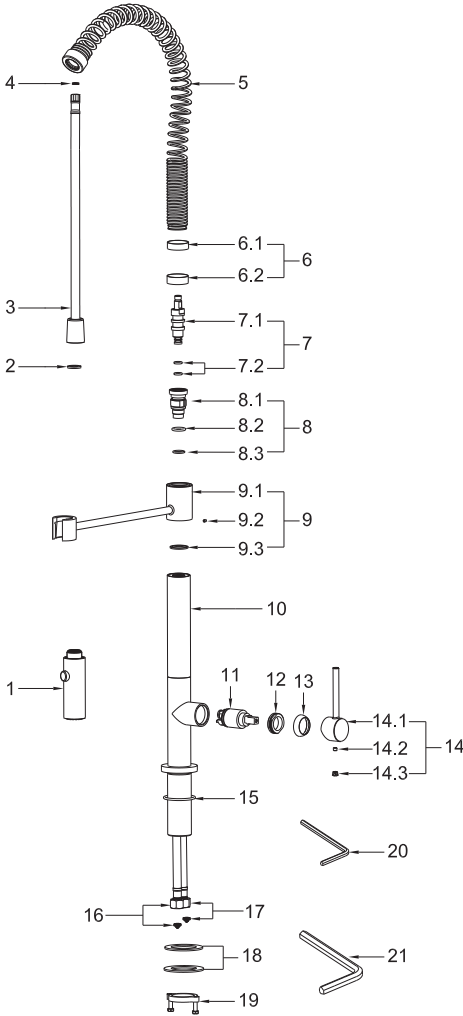

STEP 3

3. After adjusting the direction of the main body(2), tighten the mounting hardware (6) with hands and tighten the screws(7) with a Philips screwdriver.

STEP 4

4. Connect the waterlines to outlet tightly. Turn on the outlet and check for leaks.

OPERATION

How to operate the handle:

- 1) Open the handle lever to turn water on. Push to turn off.
- 2) Turn the handle lever to the left to increase hot water flow with higher water temperature, while lower the water temperature by operating reversely.

Spray

- 1) When first turned on, water comes from aerator.
- 2) Press the button, water comes from nozzles. Can alternate water flow by pressing the button.

REPLACEMENT PARTS

No.	Description	Finishes/Colors	Item No.
1	Spray	C, SS, MB	500302239**
2	Washer		70020035830
3	Spray Hose	C, SS, MB	500401839**
4	Washer		70020045330
5	Spring Assembly	C, SS, MB	500600366**
6	Protective Sleeve		70030068300
7	Retainer		40060188352
8	Rotation Core		40060181052
9	Spray Support Assembly	C, SS, MB	500200893**
10	Main Body Assembly	C, SS, MB	100300520**
11	25H Cartridge		20060014200
12	Nut		40060177952
13	Cap	C, SS, MB	500101446**
14	Handle	C, SS, MB	200100392**
15	O-Ring B		70010023430
16	Waterline		50042063821
17	Waterline		50042063826
18	Rubber & Metal Washers		70020037354
19	Mounting Nut & Screws		40060185018
20	Hex Wrench		50060003700
21	Hex Wrench		50060031400

** Denotes faucet component color options:

C - Chrome
 SS - Spot Free Stainless Steel
 MB - Matte Black