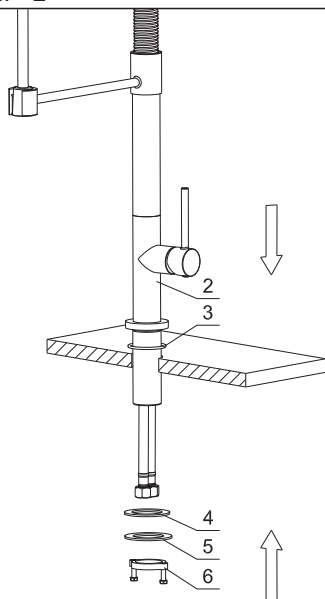

Karran[®]

INSTALLATION GUIDE

Bluffton

Models: KKF220C KKF220SS
 KKF220MB

The Component List	Qty.
1. Spray Head	1
2. Main Body	1
3. "O" Ring	1
4. Rubber Washer	1
5. Metal Washer	1
6. Mounting Hardware	1
7. Spray Hose	1
8. Hex Wrench	1

INSTALLATION GUIDE

STEP 1

1. Remove the mounting hardware(6), metal washer(5), rubber washer(4) from the main body(2);

STEP 2

2. Insert the main body into the hole with the "O" ring(3), refix the rubber washer(4), metal washer(5), mounting hardware(6) from the bottom.

STEP 3

3. After adjusting the direction of the main body(2), tighten the mounting hardware (6) with hands and tighten the screws(7) with a Philips screwdriver.

STEP 4

4. Connect the waterlines to outlet tightly. Turn on the outlet and check for leaks.

Spray

- 1) When first turned on, water comes from aerator.
- 2) Press the button, water comes from nozzles. Can alternate water flow by pressing the button.

REPLACEMENT PARTS

No.	Description	Finishes/Colors	Item No.
1	Spray	C, SS, MB	500302239**
2	Washer		70020035830
3	Spray Hose	C, SS, MB	500401839**
4	Washer		70020045330
5	Spring Assembly	C, SS, MB	500600366**
6	Protective Sleeve		70030068300
7	Retainer		40060188352
8	Rotation Core		40060181052
9	Spray Support Assembly	C, SS, MB	500200893**
10	Main Body Assembly	C, SS, MB	100300520**
11	25H Cartridge		20060014200
12	Nut		40060177952
13	Cap	C, SS, MB	500101446**
14	Handle	C, SS, MB	200100392**
15	O-Ring B		70010023430
16	Waterline		50042063821
17	Waterline		50042063826
18	Rubber & Metal Washers		70020037354
19	Mounting Nut & Screws		40060185018
20	Hex Wrench		50060003700
21	Hex Wrench		50060031400