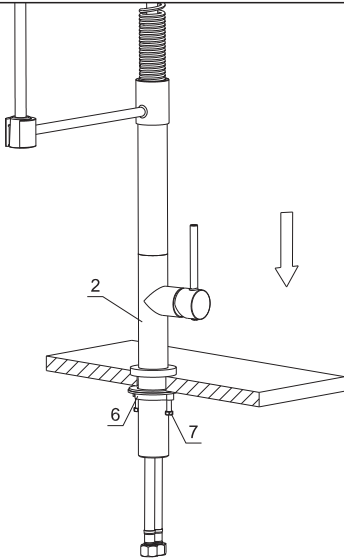

Karran[®]

INSTALLATION GUIDE

Bluffton

Models: KKF220C KKF220SS
 KKF220MB

The Component List	Qty.
1. Spray Head	1
2. Main Body	1
3. "O" Ring	1
4. Rubber Washer	1
5. Metal Washer	1
6. Mounting Hardware	1
7. Spray Hose	1
8. Hex Wrench	1

INSTALLATION GUIDE

STEP 1

1. Remove the mounting hardware(6), metal washer(5), rubber washer(4) from the main body(2);

STEP 2

2. Insert the main body into the hole with the "O" ring(3), refix the rubber washer(4), metal washer(5), mounting hardware(6) from the bottom.

STEP 3

3. After adjusting the direction of the main body(2), tighten the mounting hardware (6) with hands and tighten the screws(7) with a Philips screwdriver.

STEP 4

4. Connect the waterlines to outlet tightly. Turn on the outlet and check for leaks.

Spray

- 1) When first turned on, water comes from aerator.
- 2) Press the button, water comes from nozzles. Can alternate water flow by pressing the button.

REPLACEMENT PARTS

No.	Description	Finishes/Colors	Item No.
1	Spray	C, SS, MB	500302239**
2	Washer		70020035830
3	Spray Hose	C, SS, MB	500401839**
4	Washer		70020045330
5	Spring Assembly	C, SS, MB	500600366**
6	Protective Sleeve		70030068300
7	Retainer		40060188352
8	Rotation Core		40060181052
9	Spray Support Assembly	C, SS, MB	500200893**
10	Main Body Assembly	C, SS, MB	100300520**
11	25H Cartridge		20060014200
12	Nut		40060177952
13	Cap	C, SS, MB	500101446**
14	Handle	C, SS, MB	200100392**
15	O-Ring B		70010023430
16	Waterline		50042063821
17	Waterline		50042063826
18	Rubber & Metal Washers		70020037354
19	Mounting Nut & Screws		40060185018
20	Hex Wrench		50060003700
21	Hex Wrench		50060031400