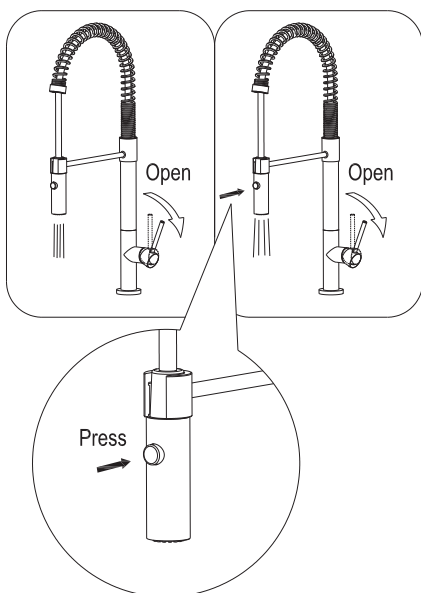

INSTALLATION GUIDE

STEP 1

1. Remove the mounting hardware(6), metal washer(5), rubber washer(4) from the main body(2);

STEP 2

2. Insert the main body into the hole with the "O" ring(3), refix the rubber washer(4), metal washer(5), mounting hardware(6) from the bottom.

STEP 3

3. After adjusting the direction of the main body(2), tighten the mounting hardware (6) with hands and tighten the screws(7) with a Philips screwdriver.

STEP 4

4. Connect the waterlines to outlet tightly. Turn on the outlet and check for leaks.

OPERATION

How to operate the handle:

- 1) Open the handle lever to turn water on. Push to turn off.
- 2) Turn the handle lever to the left to increase hot water flow with higher water temperature, while lower the water temperature by operating reversely.

Spray

- 1) When first turned on, water comes from aerator.
- 2) Press the button, water comes from nozzles. Can alternate water flow by pressing the button.

REPLACEMENT PARTS

No.	Description	Finishes/Colors	Item No.
1	Spray	C, SS, MB	500302239**
2	Washer		70020035830
3	Spray Hose	C, SS, MB	500401839**
4	Washer		70020045330
5	Spring Assembly	C, SS, MB	500600366**
6	Protective Sleeve		70030068300
7	Retainer		40060188352
8	Rotation Core		40060181052
9	Spray Support Assembly	C, SS, MB	500200893**
10	Main Body Assembly	C, SS, MB	100300520**
11	25H Cartridge		20060014200
12	Nut		40060177952
13	Cap	C, SS, MB	500101446**
14	Handle	C, SS, MB	200100392**
15	O-Ring B		70010023430
16	Waterline		50042063821
17	Waterline		50042063826
18	Rubber & Metal Washers		70020037354
19	Mounting Nut & Screws		40060185018
20	Hex Wrench		50060003700
21	Hex Wrench		50060031400