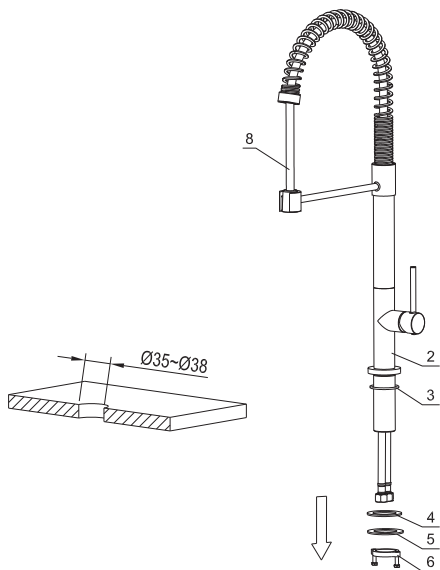

Karran[®]

INSTALLATION GUIDE

Bluffton

Models: KKF220C KKF220SS
 KKF220MB

The Component List	Qty.
1. Spray Head	1
2. Main Body	1
3. "O" Ring	1
4. Rubber Washer	1
5. Metal Washer	1
6. Mounting Hardware	1
7. Spray Hose	1
8. Hex Wrench	1

INSTALLATION GUIDE

STEP 1

1. Remove the mounting hardware(6), metal washer(5), rubber washer(4) from the main body(2);

STEP 2

2. Insert the main body into the hole with the "O" ring(3), refix the rubber washer(4), metal washer(5), mounting hardware(6) from the bottom.

STEP 3

3. After adjusting the direction of the main body(2), tighten the mounting hardware (6) with hands and tighten the screws(7) with a Philips screwdriver.

STEP 4

4. Connect the waterlines to outlet tightly. Turn on the outlet and check for leaks.

Spray

- 1) When first turned on, water comes from aerator.
- 2) Press the button, water comes from nozzles. Can alternate water flow by pressing the button.

REPLACEMENT PARTS

No.	Description	Finishes/Colors	Item No.
1	Spray	C, SS, MB	500302239**
2	Washer		70020035830
3	Spray Hose	C, SS, MB	500401839**
4	Washer		70020045330
5	Spring Assembly	C, SS, MB	500600366**
6	Protective Sleeve		70030068300
7	Retainer		40060188352
8	Rotation Core		40060181052
9	Spray Support Assembly	C, SS, MB	500200893**
10	Main Body Assembly	C, SS, MB	100300520**
11	25H Cartridge		20060014200
12	Nut		40060177952
13	Cap	C, SS, MB	500101446**
14	Handle	C, SS, MB	200100392**
15	O-Ring B		70010023430
16	Waterline		50042063821
17	Waterline		50042063826
18	Rubber & Metal Washers		70020037354
19	Mounting Nut & Screws		40060185018
20	Hex Wrench		50060003700
21	Hex Wrench		50060031400