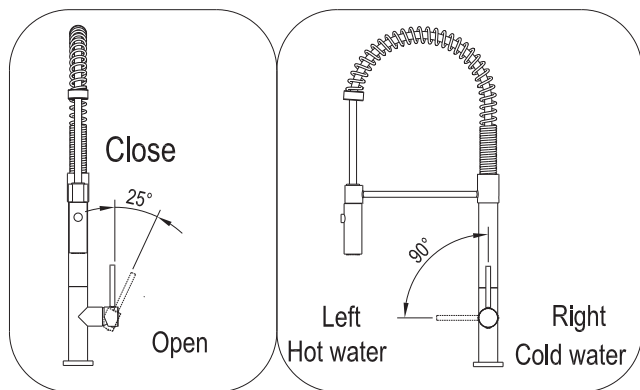

INSTALLATION GUIDE

STEP 1

1. Remove the mounting hardware(6), metal washer(5), rubber washer(4) from the main body(2);

STEP 2

2. Insert the main body into the hole with the "O" ring(3), refix the rubber washer(4), metal washer(5), mounting hardware(6) from the bottom.

STEP 3

3. After adjusting the direction of the main body(2), tighten the mounting hardware (6) with hands and tighten the screws(7) with a Philips screwdriver.

STEP 4

4. Connect the waterlines to outlet tightly. Turn on the outlet and check for leaks.

OPERATION

How to operate the handle:

- 1) Open the handle lever to turn water on. Push to turn off.
- 2) Turn the handle lever to the left to increase hot water flow with higher water temperature, while lower the water temperature by operating reversely.

Spray

- 1) When first turned on, water comes from aerator.
- 2) Press the button, water comes from nozzles. Can alternate water flow by pressing the button.

REPLACEMENT PARTS

No.	Description	Finishes/Colors	Item No.
1	Spray	C, SS, MB	500302239**
2	Washer		70020035830
3	Spray Hose	C, SS, MB	500401839**
4	Washer		70020045330
5	Spring Assembly	C, SS, MB	500600366**
6	Protective Sleeve		70030068300
7	Retainer		40060188352
8	Rotation Core		40060181052
9	Spray Support Assembly	C, SS, MB	500200893**
10	Main Body Assembly	C, SS, MB	100300520**
11	25H Cartridge		20060014200
12	Nut		40060177952
13	Cap	C, SS, MB	500101446**
14	Handle	C, SS, MB	200100392**
15	O-Ring B		70010023430
16	Waterline		50042063821
17	Waterline		50042063826
18	Rubber & Metal Washers		70020037354
19	Mounting Nut & Screws		40060185018
20	Hex Wrench		50060003700
21	Hex Wrench		50060031400