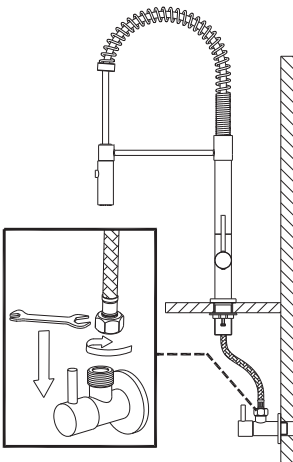

Karran[®]

INSTALLATION GUIDE

Bluffton

Models: KKF220C KKF220SS
 KKF220MB

The Component List	Qty.
1. Spray Head	1
2. Main Body	1
3. "O" Ring	1
4. Rubber Washer	1
5. Metal Washer	1
6. Mounting Hardware	1
7. Spray Hose	1
8. Hex Wrench	1

INSTALLATION GUIDE

STEP 1

1. Remove the mounting hardware(6), metal washer(5), rubber washer(4) from the main body(2);

STEP 2

2. Insert the main body into the hole with the "O" ring(3), refix the rubber washer(4), metal washer(5), mounting hardware(6) from the bottom.

STEP 3

3. After adjusting the direction of the main body(2), tighten the mounting hardware (6) with hands and tighten the screws(7) with a Philips screwdriver.

STEP 4

4. Connect the waterlines to outlet tightly. Turn on the outlet and check for leaks.

Spray

- 1) When first turned on, water comes from aerator.
- 2) Press the button, water comes from nozzles. Can alternate water flow by pressing the button.

REPLACEMENT PARTS

No.	Description	Finishes/Colors	Item No.
1	Spray	C, SS, MB	500302239**
2	Washer		70020035830
3	Spray Hose	C, SS, MB	500401839**
4	Washer		70020045330
5	Spring Assembly	C, SS, MB	500600366**
6	Protective Sleeve		70030068300
7	Retainer		40060188352
8	Rotation Core		40060181052
9	Spray Support Assembly	C, SS, MB	500200893**
10	Main Body Assembly	C, SS, MB	100300520**
11	25H Cartridge		20060014200
12	Nut		40060177952
13	Cap	C, SS, MB	500101446**
14	Handle	C, SS, MB	200100392**
15	O-Ring B		70010023430
16	Waterline		50042063821
17	Waterline		50042063826
18	Rubber & Metal Washers		70020037354
19	Mounting Nut & Screws		40060185018
20	Hex Wrench		50060003700
21	Hex Wrench		50060031400