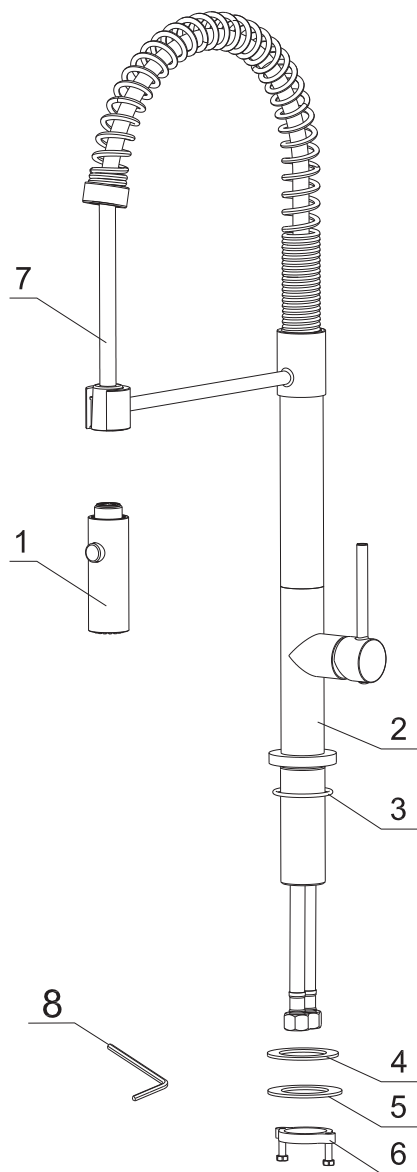

Karran[®]

INSTALLATION GUIDE

Bluffton

Models: KKF220C KKF220SS
 KKF220MB

The Component List	Qty.
1. Spray Head	1
2. Main Body	1
3. "O" Ring	1
4. Rubber Washer	1
5. Metal Washer	1
6. Mounting Hardware	1
7. Spray Hose	1
8. Hex Wrench	1

INSTALLATION GUIDE

STEP 1

1. Remove the mounting hardware(6), metal washer(5), rubber washer(4) from the main body(2);

STEP 2

2. Insert the main body into the hole with the "O" ring(3), refix the rubber washer(4), metal washer(5), mounting hardware(6) from the bottom.

STEP 3

3. After adjusting the direction of the main body(2), tighten the mounting hardware (6) with hands and tighten the screws(7) with a Philips screwdriver.

STEP 4

4. Connect the waterlines to outlet tightly. Turn on the outlet and check for leaks.

Spray

- 1) When first turned on, water comes from aerator.
- 2) Press the button, water comes from nozzles. Can alternate water flow by pressing the button.

REPLACEMENT PARTS

No.	Description	Finishes/Colors	Item No.
1	Spray	C, SS, MB	500302239**
2	Washer		70020035830
3	Spray Hose	C, SS, MB	500401839**
4	Washer		70020045330
5	Spring Assembly	C, SS, MB	500600366**
6	Protective Sleeve		70030068300
7	Retainer		40060188352
8	Rotation Core		40060181052
9	Spray Support Assembly	C, SS, MB	500200893**
10	Main Body Assembly	C, SS, MB	100300520**
11	25H Cartridge		20060014200
12	Nut		40060177952
13	Cap	C, SS, MB	500101446**
14	Handle	C, SS, MB	200100392**
15	O-Ring B		70010023430
16	Waterline		50042063821
17	Waterline		50042063826
18	Rubber & Metal Washers		70020037354
19	Mounting Nut & Screws		40060185018
20	Hex Wrench		50060003700
21	Hex Wrench		50060031400