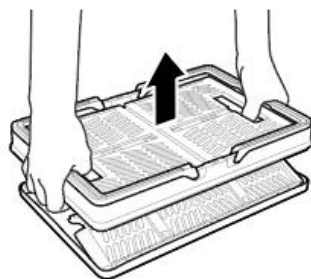

DIRECTION FOR USE

direction for use

1. Please lift the basket.

2. Straighten the folded long panel and press down the folded short panel.

3. Please install the short panel on the bottom plate; At the same time, confirm the installation process as shown in the following figure.

Bottom plate

Inverted state

The buttons of the bottom plate are inserted into the short panel.

The buttons of the bottom plate are not inserted into the short panel.

Fasten the buttons on the long panel to the short panel.