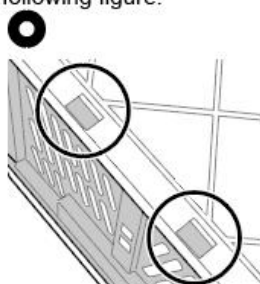

The buttons of the bottom plate are inserted into the short panel.