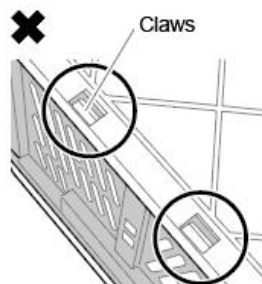

DIRECTION FOR USE

direction for use

1. Please lift the basket.

2. Straighten the folded long panel and press down the folded short panel.

3. Please install the short panel on the bottom plate; At the same time, confirm the installation process as shown in the following figure.

Bottom plate

Inverted state

The buttons of the bottom plate are inserted into the short panel.

The buttons of the bottom plate are not inserted into the short panel.

Fasten the buttons on the long panel to the short panel.