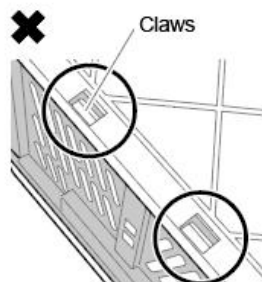

DIRECTION FOR USE

direction for use

1. Please lift the basket.

2. Straighten the folded long panel and press down the folded short panel.

3. Please install the short panel on the bottom plate; At the same time, confirm the installation process as shown in the following figure.

Bottom plate

Inverted state

The buttons of the bottom plate are inserted into the short panel.

The buttons of the bottom plate are not inserted into the short panel.

Fasten the buttons on the long panel to the short panel.