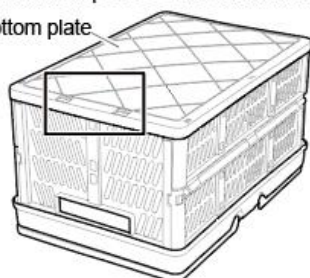

DIRECTION FOR USE

direction for use

1. Please lift the basket.

2. Straighten the folded long panel and press down the folded short panel.

3. Please install the short panel on the bottom plate; At the same time, confirm the installation process as shown in the following figure.

Bottom plate

Inverted state

The buttons of the bottom plate are inserted into the short panel.

The buttons of the bottom plate are not inserted into the short panel.

Fasten the buttons on the long panel to the short panel.