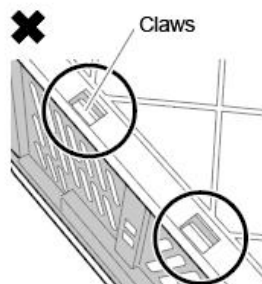

The buttons of the bottom plate are not inserted into the short panel.