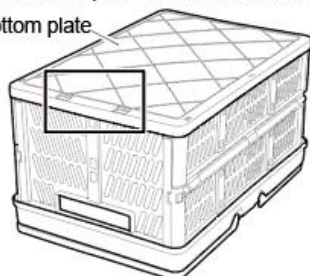

DIRECTION FOR USE

direction for use

1. Please lift the basket.

2. Straighten the folded long panel and press down the folded short panel.

3. Please install the short panel on the bottom plate; At the same time, confirm the installation process as shown in the following figure.

Bottom plate

Inverted state

The buttons of the bottom plate are inserted into the short panel.

The buttons of the bottom plate are not inserted into the short panel.

Fasten the buttons on the long panel to the short panel.