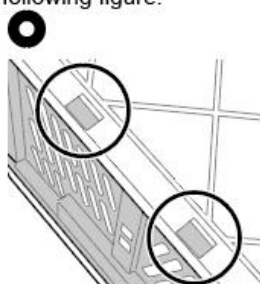

DIRECTION FOR USE

direction for use

1. Please lift the basket.

2. Straighten the folded long panel and press down the folded short panel.

3. Please install the short panel on the bottom plate; At the same time, confirm the installation process as shown in the following figure.

Bottom plate

Inverted state

The buttons of the bottom plate are inserted into the short panel.

The buttons of the bottom plate are not inserted into the short panel.

Fasten the buttons on the long panel to the short panel.