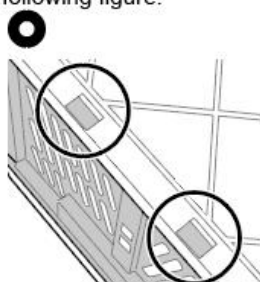

DIRECTION FOR USE

direction for use

1. Please lift the basket.

2. Straighten the folded long panel and press down the folded short panel.

3. Please install the short panel on the bottom plate; At the same time, confirm the installation process as shown in the following figure.

Bottom plate

Inverted state

The buttons of the bottom plate are inserted into the short panel.

The buttons of the bottom plate are not inserted into the short panel.

Fasten the buttons on the long panel to the short panel.