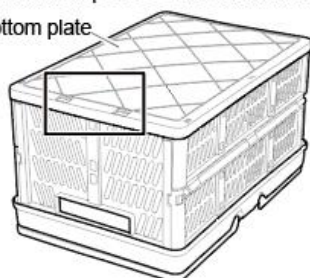

3. Please install the short panel on the bottom plate; At the same time, confirm the installation process as shown in the following figure.

Bottom plate

Inverted state