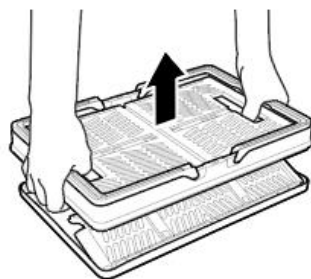

DIRECTION FOR USE

direction for use

1. Please lift the basket.

2. Straighten the folded long panel and press down the folded short panel.

3. Please install the short panel on the bottom plate; At the same time, confirm the installation process as shown in the following figure.