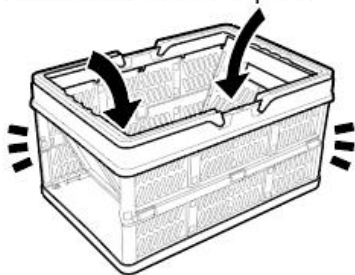

DIRECTION FOR USE

direction for use

1. Please lift the basket.

2. Straighten the folded long panel and press down the folded short panel.

3. Please install the short panel on the bottom plate; At the same time, confirm the installation process as shown in the following figure.