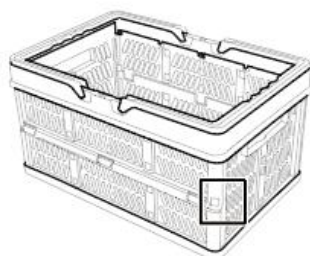

Bottom plate

Inverted state

The buttons of the bottom plate are inserted into the short panel.

The buttons of the bottom plate are not inserted into the short panel.

Fasten the buttons on the long panel to the short panel.

The buttons on the long panel are not inserted into the short panel.

	Items	Description
1	Name	Shopping Basket
2	Model	WS-L2
3	Parameter	charcoal gray 16L 22lbs 3pcs

	Items	Description
1	Name	Shopping Basket
2	Model	WS-L3
3	Parameter	charcoal gray 25L 25lbs 3pcs