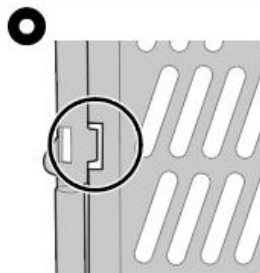

Bottom plate

Inverted state

The buttons of the bottom plate are inserted into the short panel.

The buttons of the bottom plate are not inserted into the short panel.

Fasten the buttons on the long panel to the short panel.

The buttons on the long panel are not inserted into the short panel.

	Items	Description
1	Name	Shopping Basket
2	Model	WS-L2
3	Parameter	charcoal gray 16L 22lbs 3pcs

	Items	Description
1	Name	Shopping Basket
2	Model	WS-L3
3	Parameter	charcoal gray 25L 25lbs 3pcs