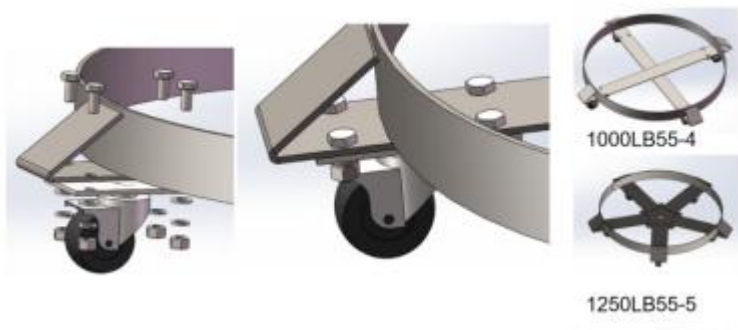

ASSEMBLY AND USE

1000LB55-4 and 1250LB55-5 installation as shown in the figure

2000LB55-4 installation wheel ,the shaft goes through the frame to secure the wheels as in step 2,the wire holds the shaft in place to prevent it from slipping out as in step 3.