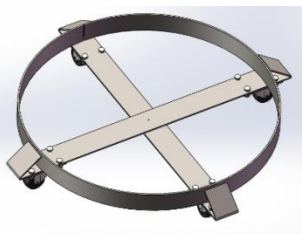

VEVOR®

TOUGH TOOLS, HALF PRICE

DRUM DOLLY

1000LB55-4

1250LB55-5

2000LB55-4

NEED HELP? CONTACT US!

Have product questions? Need technical support? Please feel free to contact us: