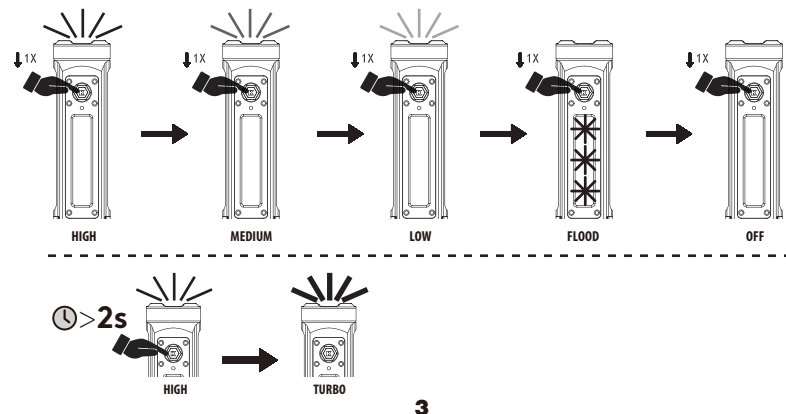

KOBALT®

5697576
**1000 / 2000 LUMENS
COMPACT LED FLASHLIGHT**
5697576

ATTACH YOUR RECEIPT HERE

Serial Number _____ Purchase Date _____

Questions, problems, missing parts? Before returning to your retailer, call our customer service department at 1-888-3KOBALT (1-888-356-2258), 8 a.m. - 8 p.m., EST, Monday - Sunday. You could also contact us at partsplus@lowes.com or visit www.lowespartsplus.com.

1

PACKAGE CONTENTS

Part	Description	Quantity
1	Flashlight	1
2	3.7V Rechargeable Battery	1
3	AAA Battery Cartridge	1
4	Charging Cable	1

SAFETY INFORMATION

WARNING

- These flashlights project a very bright beam of light and can cause eye damage to the user or others. Avoid shining the flashlight directly into anyone's eyes.
- THESE FLASHLIGHTS ARE NOT TOYS – not recommended for use by children without supervision.
- Battery acid leakage can cause personal injury and cause damage to the product and surrounding property. If battery leakage, immediately wash any clothing or other surface that comes in contact with leaked battery acid. If a chemical burn occurs or if irritation persists, seek medical attention. Dispose according to Local, State, or Federal regulations.
- Batteries are to be inserted following the polarity markings on the product.
- NEVER mix alkaline, standard (carbon-zinc), rechargeable (nickel-cadmium) batteries with this product.
- Do not mix old and new batteries.
- Do not dispose of batteries in fire. Battery may explode or leak.
- Promptly remove exhausted batteries from product. Remove batteries before extended storage.
- Non-rechargeable batteries are not to be recharged.

INGESTION HAZARD - Contains small batteries, Keep out of reach of small children. If swallowed, seek immediate medical attention.

LIFETIME HASSLE-FREE GUARANTEE