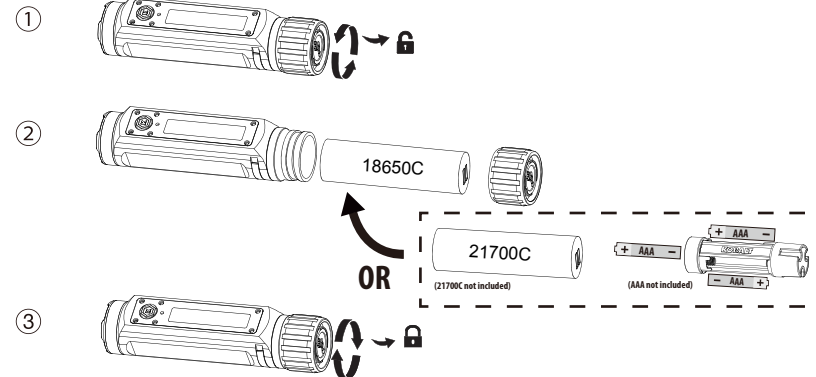

OPERATING INSTRUCTIONS

Push Switch