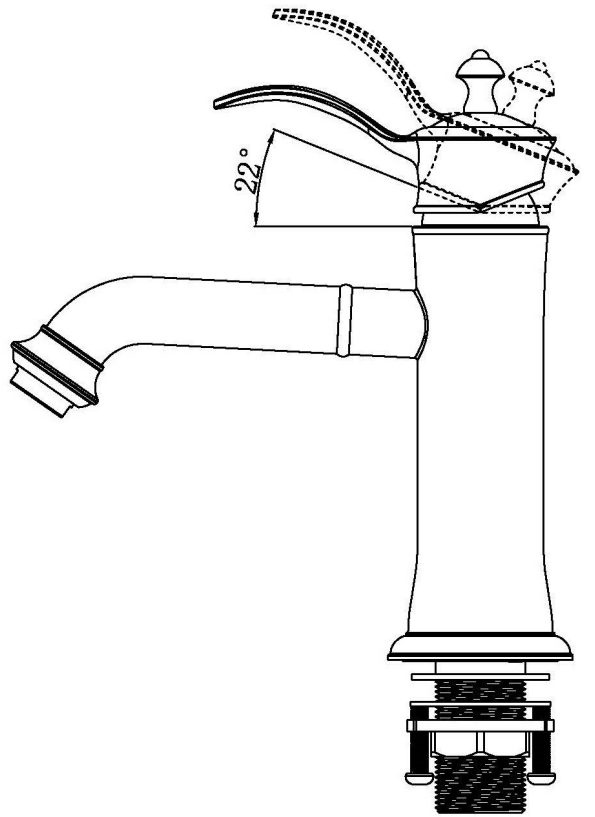

### Vineyard

**Models:** KBF470C  
 KBF470MB  
 KBF470ORB  
 KBF470SS

COMPONENT LIST	QTY
1 - Faucet Body	1
2 - O-Ring	1
3 - Rubber Washer	1
4 - Metal Washer	1
5 - Mounting Hardware	1
6 - Screws	2

2

3

4

5

6

7

1 - Screw Cover

2 - Screw

3 - Handle

4 - Cover Ring

5 - Nut

6 - Cartridge

7 - Faucet Body