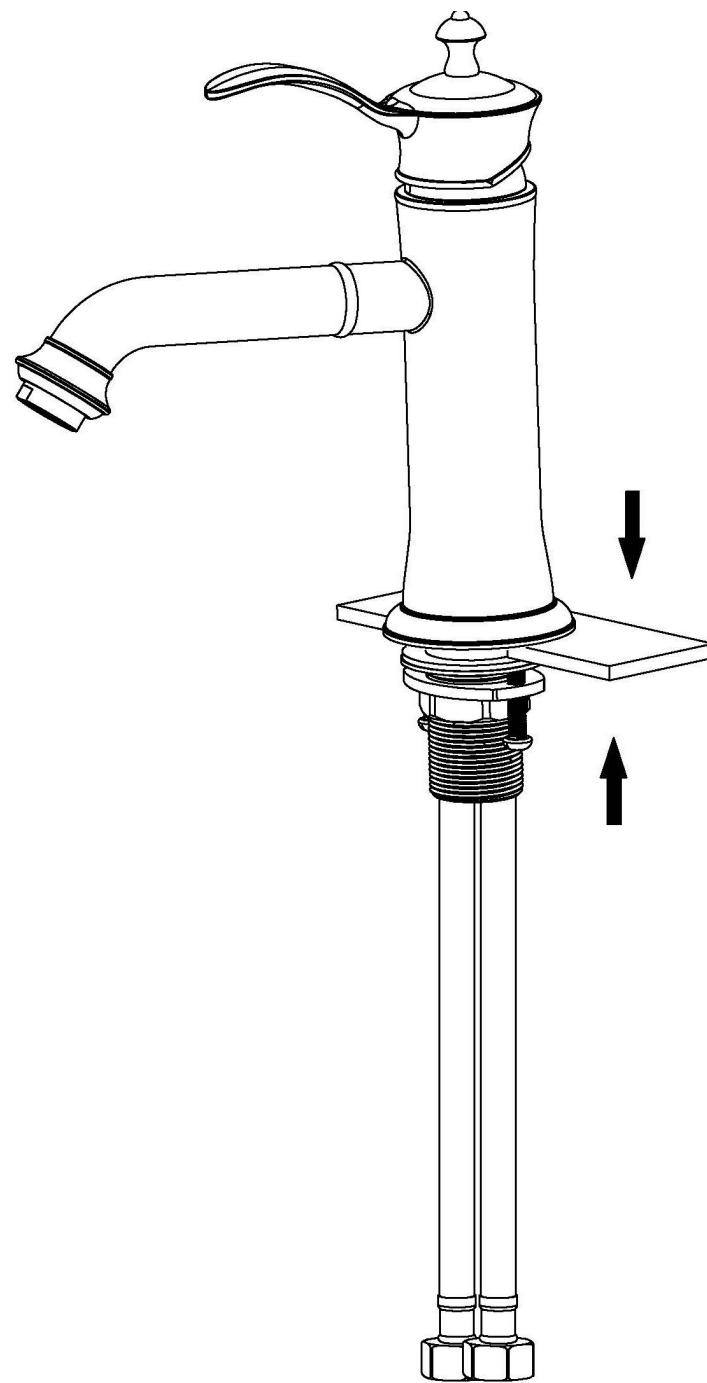

### Vineyard

**Models:** KBF470C  
 KBF470MB  
 KBF470ORB  
 KBF470SS

COMPONENT LIST	QTY
1 - Faucet Body	1
2 - O-Ring	1
3 - Rubber Washer	1
4 - Metal Washer	1
5 - Mounting Hardware	1
6 - Screws	2

2

3

4

5

6

7

1 - Screw Cover

2 - Screw

3 - Handle

4 - Cover Ring

5 - Nut

6 - Cartridge

7 - Faucet Body