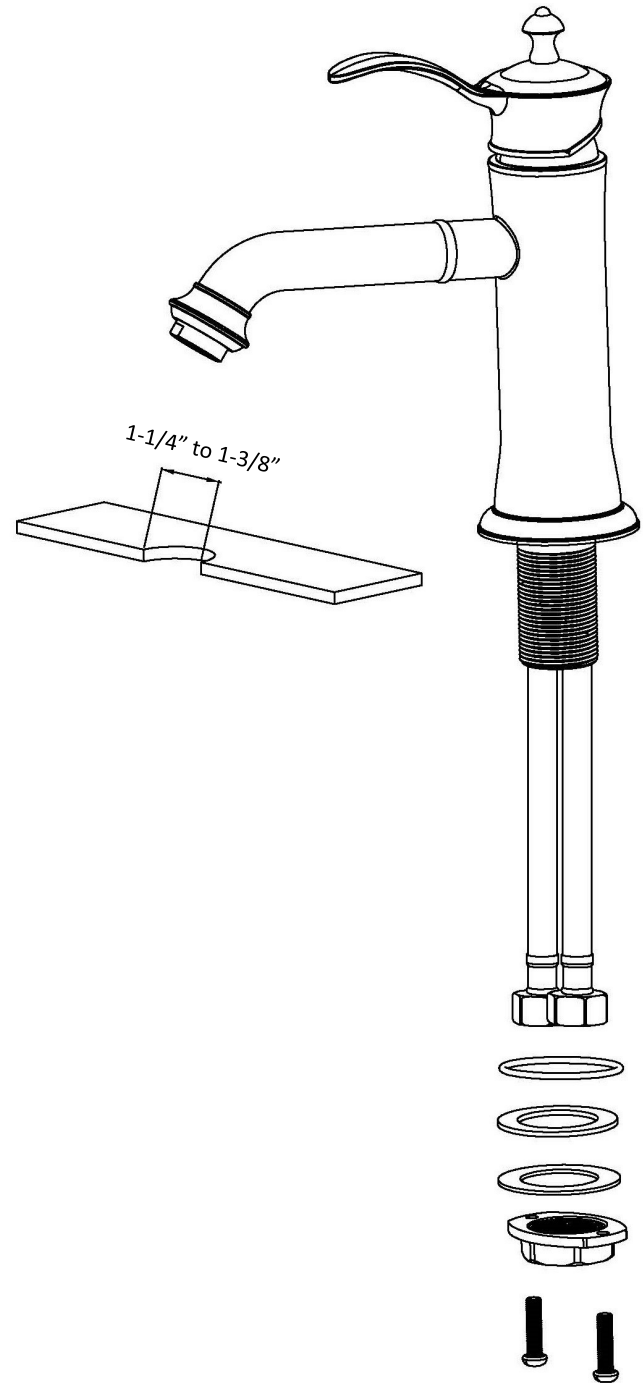

### Vineyard

**Models:** KBF470C  
 KBF470MB  
 KBF470ORB  
 KBF470SS

COMPONENT LIST	QTY
1 - Faucet Body	1
2 - O-Ring	1
3 - Rubber Washer	1
4 - Metal Washer	1
5 - Mounting Hardware	1
6 - Screws	2

2

3

4

5

6

7

1 - Screw Cover

2 - Screw

3 - Handle

4 - Cover Ring

5 - Nut

6 - Cartridge

7 - Faucet Body