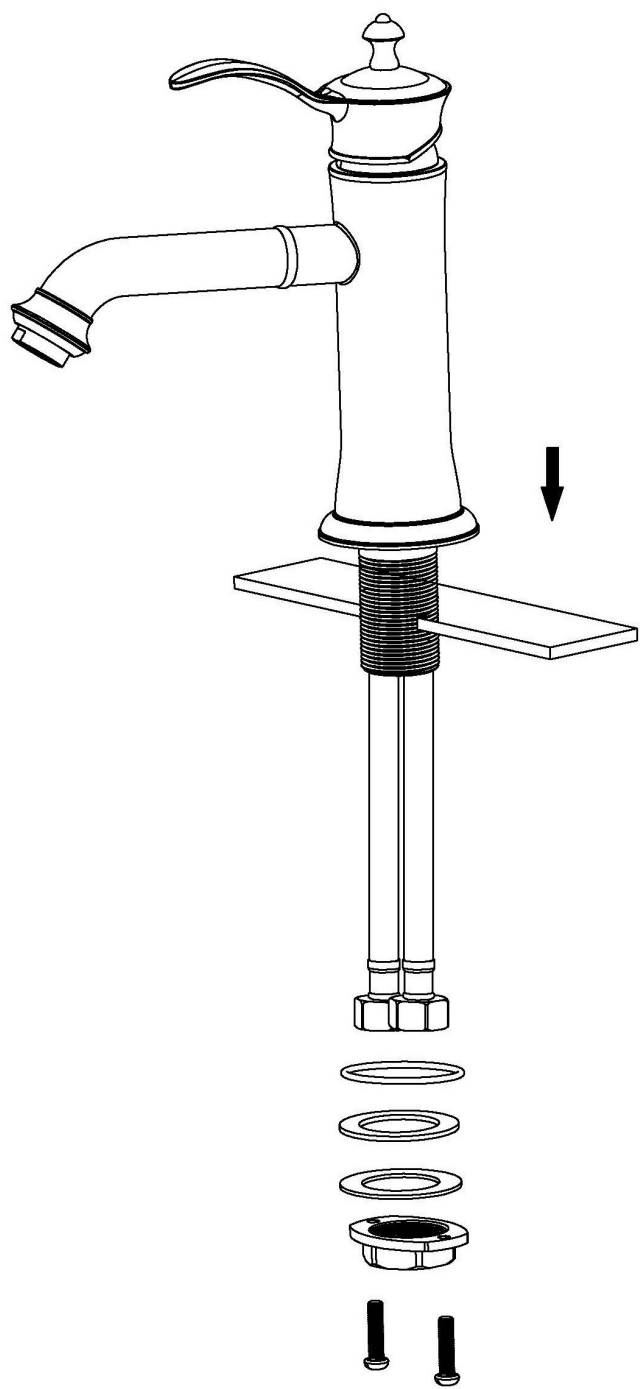

### Vineyard

**Models:** KBF470C  
 KBF470MB  
 KBF470ORB  
 KBF470SS

COMPONENT LIST	QTY
1 - Faucet Body	1
2 - O-Ring	1
3 - Rubber Washer	1
4 - Metal Washer	1
5 - Mounting Hardware	1
6 - Screws	2

2

3

4

5

6

7

1 - Screw Cover

2 - Screw

3 - Handle

4 - Cover Ring

5 - Nut

6 - Cartridge

7 - Faucet Body