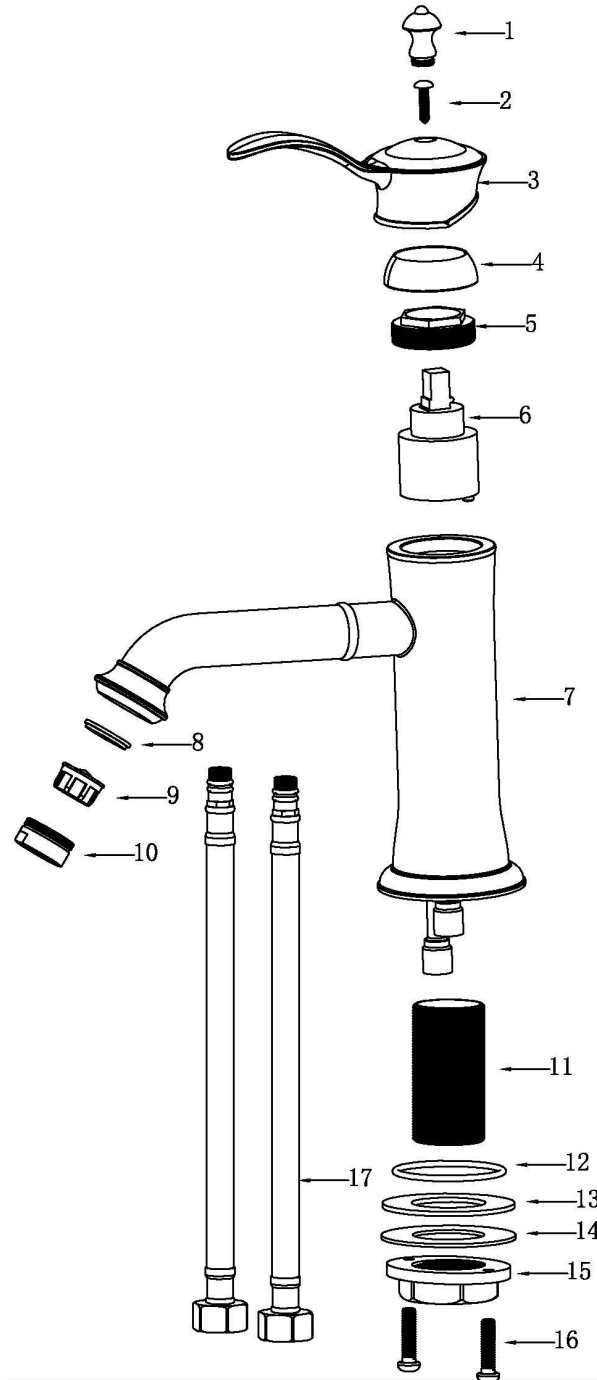

### Vineyard

**Models:** KBF470C  
 KBF470MB  
 KBF470ORB  
 KBF470SS

COMPONENT LIST	QTY
1 - Faucet Body	1
2 - O-Ring	1
3 - Rubber Washer	1
4 - Metal Washer	1
5 - Mounting Hardware	1
6 - Screws	2

2

3

4

5

6

7

1 - Screw Cover

2 - Screw

3 - Handle

4 - Cover Ring

5 - Nut

6 - Cartridge

7 - Faucet Body

16 - Screws

17 - Water Lines