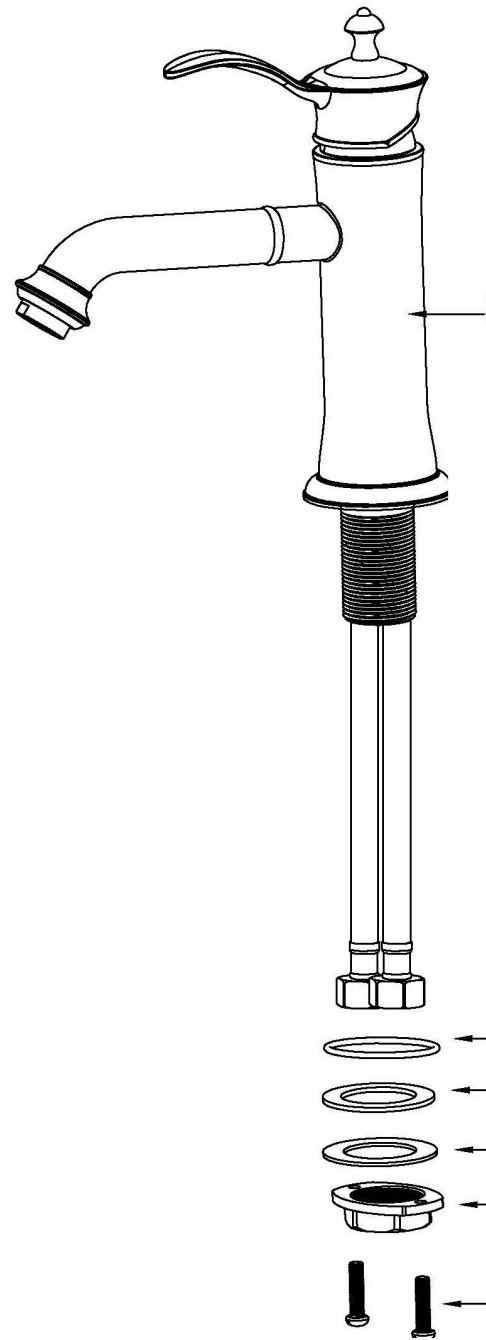

### Vineyard

**Models:** KBF470C  
 KBF470MB  
 KBF470ORB  
 KBF470SS

COMPONENT LIST	QTY
1 - Faucet Body	1
2 - O-Ring	1
3 - Rubber Washer	1
4 - Metal Washer	1
5 - Mounting Hardware	1
6 - Screws	2

2

3

4

5

6

7

1 - Screw Cover

2 - Screw

3 - Handle

4 - Cover Ring

5 - Nut

6 - Cartridge

7 - Faucet Body

16 - Screws

17 - Water Lines