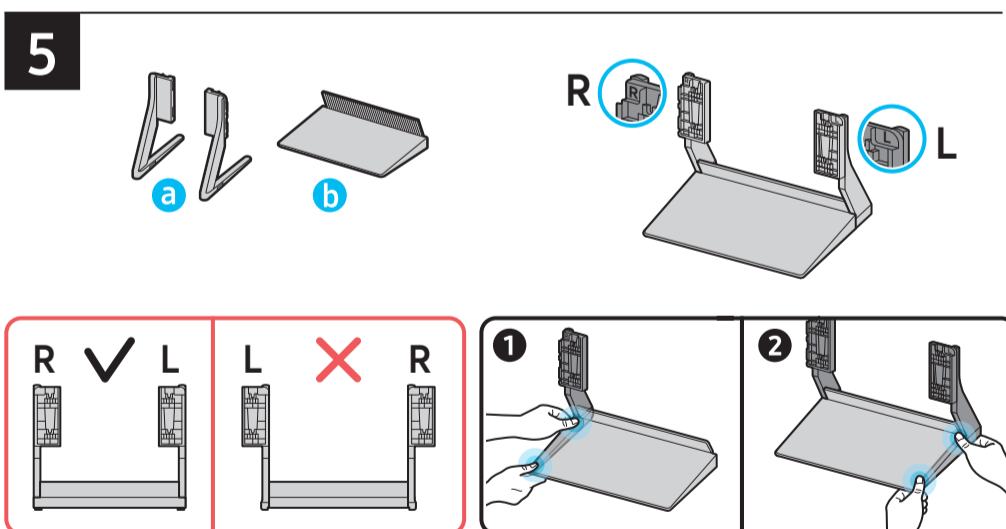

	A	B	C	D	E	F	G	H
77S9*H	67.7 inches (1718.5 mm)	38.9 inches (987.6 mm)	1.8 inches (44.9 mm)	41.7 inches (1058.6 mm)	14.1 inches (359.0 mm)	76.8 inches (195 cm)	76.7 lbs (34.8 kg)	80.7 lbs (36.6 kg)
77SH9*	(1718.5 mm)	(987.6 mm)	(44.9 mm)	(1058.6 mm)	(359.0 mm)	(195 cm)	(34.8 kg)	(36.6 kg)

*: 0-9, A-Z

	VESA A x B (mm)	C (mm)	D x 4
77S9*H	400 x 300	28-30	M8
77SH9*	400 x 300	28-30	M8

*: 0-9, A-Z