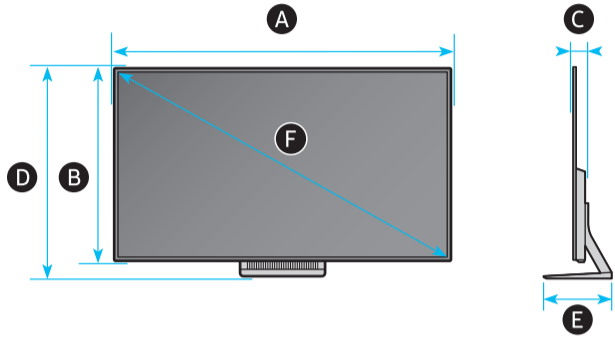

	A	B	C	D	E	F	G	H
77S9*H	67.7 inches (1718.5 mm)	38.9 inches (987.6 mm)	1.8 inches (44.9 mm)	41.7 inches (1058.6 mm)	14.1 inches (359.0 mm)	76.8 inches (195 cm)	76.7 lbs (34.8 kg)	80.7 lbs (36.6 kg)
77SH9*	(1718.5 mm)	(987.6 mm)	(44.9 mm)	(1058.6 mm)	(359.0 mm)	(195 cm)	(34.8 kg)	(36.6 kg)

*: 0-9, A-Z

	VESA A x B (mm)	C (mm)	D x 4
77S9*H	400 x 300	28-30	M8
77SH9*	400 x 300	28-30	M8

*: 0-9, A-Z