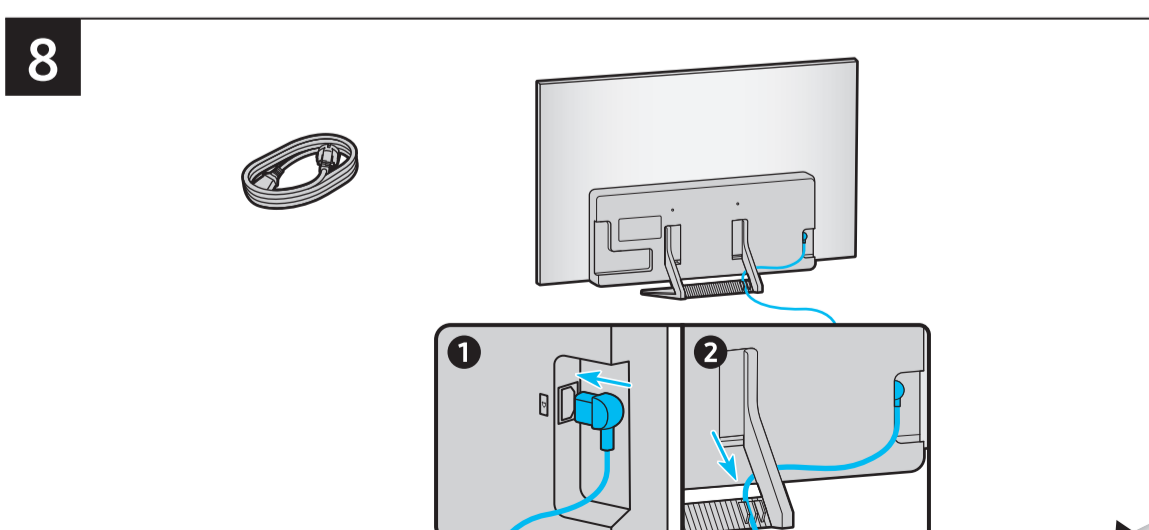

	A	B	C	D	E	F	G	H
77S9*H	67.7 inches (1718.5 mm)	38.9 inches (987.6 mm)	1.8 inches (44.9 mm)	41.7 inches (1058.6 mm)	14.1 inches (359.0 mm)	76.8 inches (195 cm)	76.7 lbs (34.8 kg)	80.7 lbs (36.6 kg)
77SH9*	(1718.5 mm)	(987.6 mm)	(44.9 mm)	(1058.6 mm)	(359.0 mm)	(195 cm)	(34.8 kg)	(36.6 kg)

*: 0-9, A-Z

	VESA A x B (mm)	C (mm)	D x 4
77S9*H	400 x 300	28-30	M8
77SH9*	400 x 300	28-30	M8

*: 0-9, A-Z