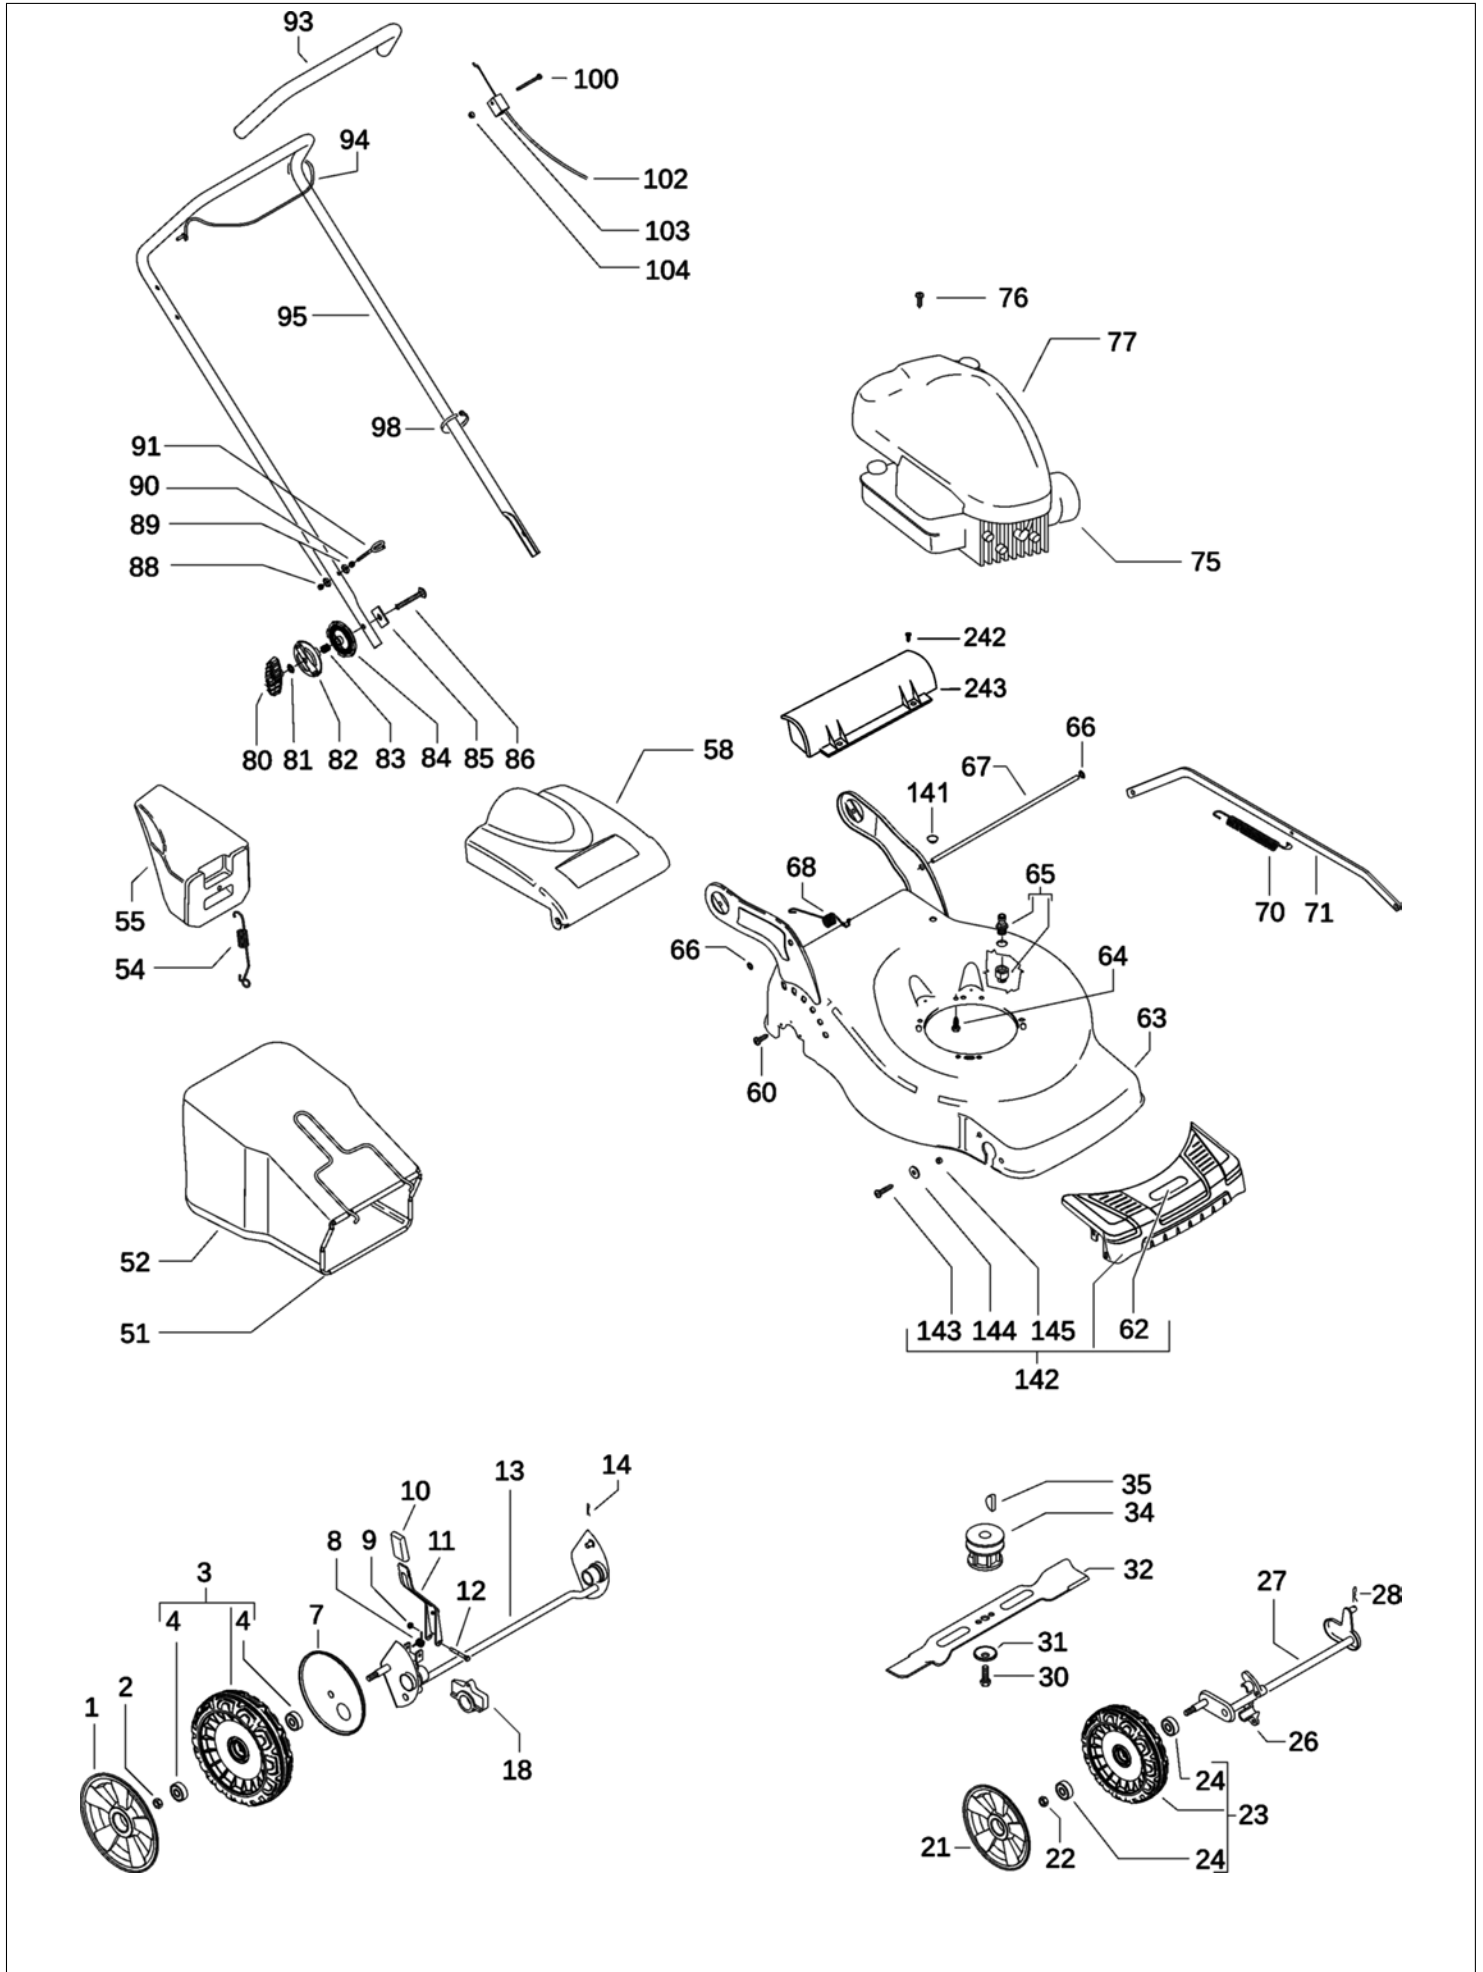

HUSQVARNA OUTDOOR PRODUCTS ITALIA SPA

Item	PN	Description	Qty	Item	PN	Description	Qty
1	544 44 61-01	wheel cover Ø210	2	94	531 20 58-63	brake lever	1
2	504 85 78-01	nut M8, self locking, flanged	2	95	525 34 73-01	handle	1
3	544 91 69-01	wheel assy Ø210	2	99	531 20 55-81	binder	2
4	504 54 82-01	ball bearing	2	100	531 20 63-46	screw M5x40	1
7	504 82 73-01	dust shield Ø210	2	102	531 21 35-22	brake cable	1
8	531 21 08-17	spring, wheel regulator lever	1	103	531 20 80-43	cable support	1
9	531 20 84-92	nut M5, self locking	1	104	531 20 52-13	nut M5	1
10	525 34 74-02	handle, wheel regulator	1	141	531 20 51-53	cap	1
11	525 34 84-01	wheel regulator lever	1	142	574 25 45-01	front cover, kit	1
12	538 23 58-07	screw M5x45	1	143	525 43 31-02	screw 4.2x19, self threading	4
13	504 80 01-01	rear axle	1	144	505 22 74-02	washer 5x15x1.5, black	4
14	531 20 66-53	cotter pin	1	145	529 29 93-01	spacer	4
18	531 20 59-44	rear axle housing	2	242	576 04 74-01	screw	2
21	544 44 59-01	wheel cover Ø190	1	243	579 30 09-01	grass seal	1
22	504 85 78-01	nut M8, self locking, flanged	2				
23	544 91 73-01	wheel assy Ø190	2				
24	504 54 82-01	ball bearing	2				
26	531 20 50-57	front axle housing	4				
27	573 97 60-01	front axle	1				
28	531 20 66-53	cotter pin	1				
30	531 20 80-08	screw, 3/8"	1				
31	531 20 72-37	spring washer	1				
32	531 21 10-17	mulching blade	1				
34	531 20 72-42	blade support	1				
35	505 29 09-01	key	1				
51	531 21 34-67	sack frame	1				
52	525 34 81-01	sack	1				
54	531 21 11-84	spring, mulching plug	1				
55	531 21 06-17	mulching plug	1				
58	525 34 83-01	safety flap	1				
60	531 20 82-16	screw 5x16, self threading	2				
62	525 34 00-01	label, Gardena	1				
63	521 94 87-42	deck	1				
64	531 21 28-51	screw 3/8" + split washer	3				
65	525 34 78-01	snap on connector 1/2"	1				
66	531 21 08-24	lock washer	2				
67	531 21 14-41	safety flap bar	1				
68	531 21 18-40	spring	1				
70	531 21 37-83	wheel regulation spring	1				
71	531 20 50-69	wheel regulation bar	1				
75	—	engine, Briggs & Stratton, model number 09T5020134	1				
76	531 21 27-10	screw	2				
77	525 34 82-01	engine cover	1				
80	525 34 74-01	knob	2				
81	531 20 49-22	washer	2				
82	531 21 14-74	locking disc, outer	2				
83	531 21 14-76	spring	2				
84	531 21 14-73	locking disc, inner	2				
85	531 21 15-81	plate	2				
86	531 21 14-80	screw M8x55	2				
88	531 20 84-91	nut M6 self	2				
89	531 20 49-61	washer	4				
90	531 20 71-65	nut M6	2				
91	531 20 51-69	starter cable guide	2				
93	531 21 07-25	handle sheat	1				