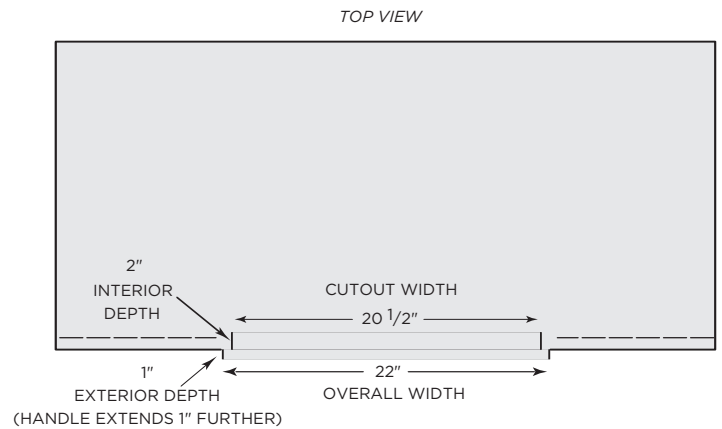

## DIMENSIONAL RENDERINGS

Overall Product Dimensions			
Model No.	Height	Width	Depth
C3-SA1420	16"	22"	5"

Cutout Dimensions for Island			
Model No.	Height	Width	Depth
C3-SA1420	14 1/2"	20 1/2"	2"