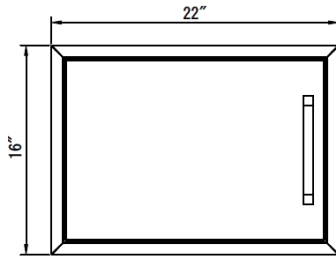

## DIMENSIONAL RENDERINGS

Overall Product Dimensions			
Model No.	Height	Width	Depth
C3-SA1420	16"	22"	5"

Cutout Dimensions for Island			
Model No.	Height	Width	Depth
C3-SA1420	14 1/2"	20 1/2"	2"