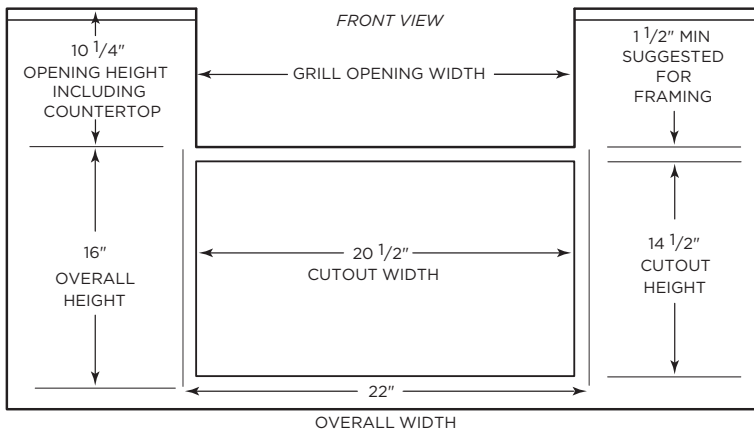

## DIMENSIONAL RENDERINGS

Overall Product Dimensions			
Model No.	Height	Width	Depth
C3-SA1420	16"	22"	5"

Cutout Dimensions for Island			
Model No.	Height	Width	Depth
C3-SA1420	14 1/2"	20 1/2"	2"

### Install Notes:

- ✓ 2 anchor points are located on each side of the doors interior frame (top, bottom, left and right)
- ✓ Due to wide variance of possible building materials, anchors are not included
- ✓ When inserting your anchors be sure to use a framing square to ensure the door is not pulled out of square
- ✓ These specs are accurate but we always suggest having the product physically on site to ensure full understanding of how this product will coordinate with your build