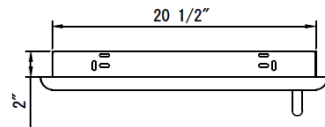

## DIMENSIONAL RENDERINGS

Overall Product Dimensions			
Model No.	Height	Width	Depth
C3-SA1420	16"	22"	5"

Cutout Dimensions for Island			
Model No.	Height	Width	Depth
C3-SA1420	14 1/2"	20 1/2"	2"