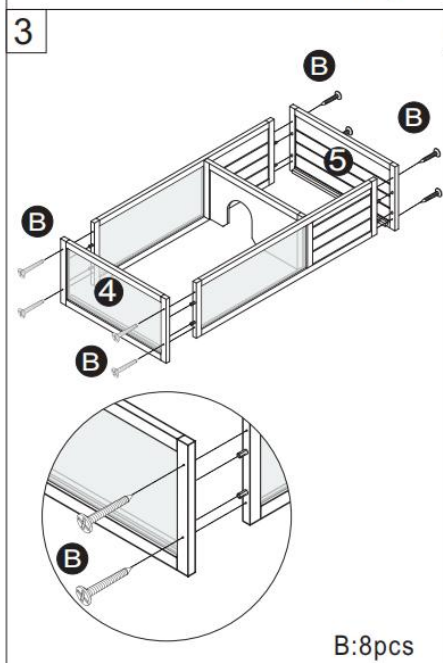

ASSEMBLY GUIDE