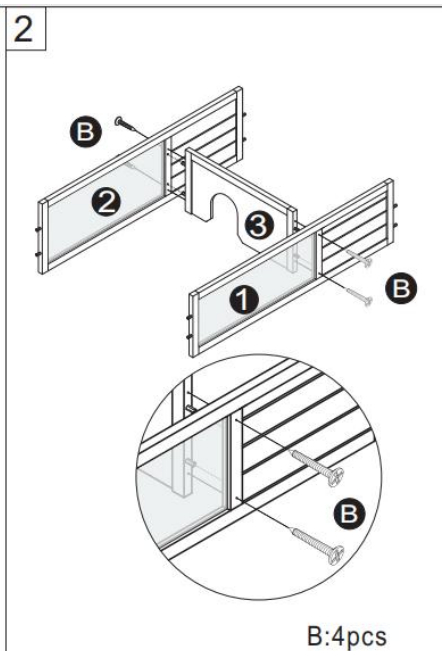

ASSEMBLY GUIDE