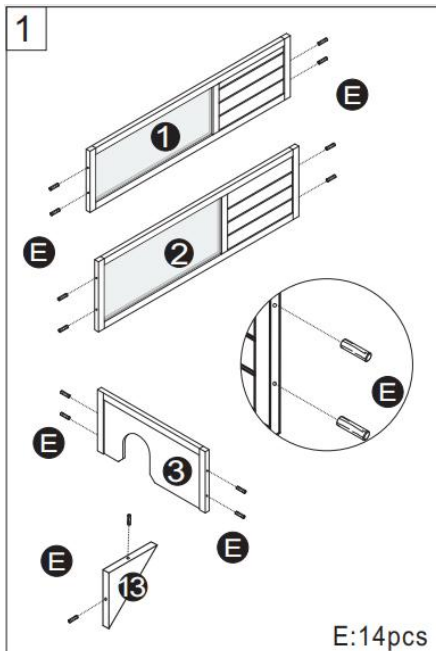

ASSEMBLY GUIDE