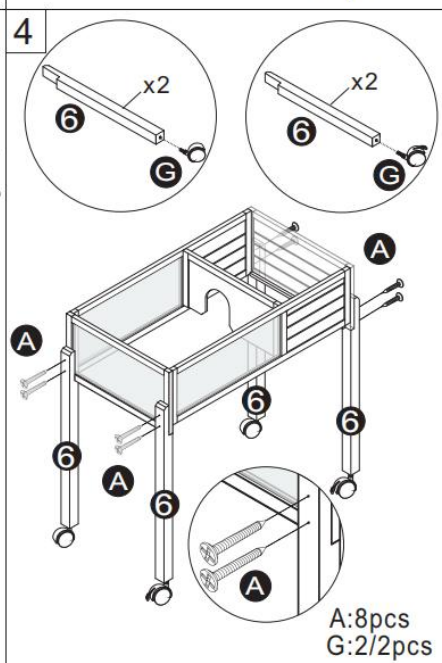

ASSEMBLY GUIDE