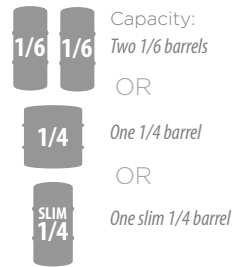

AVAILABLE MODELS

For **product specs and quick reference**, see page 27
For **complete model number listing**, see pages 28-35

**OUTDOOR
MODELS AVAILABLE**

15" SIGNATURE SERIES

-1 Stainless Steel Solid Door
-2 Fully Integrated Solid Door *

-1 Stainless Steel Solid Door
-2 Fully Integrated Solid Door *

24" SIGNATURE SERIES (Single Faucet Models)

-1 Stainless Steel Solid Door
-2 Fully Integrated Solid Door *

-1 Stainless Steel Solid Door
-2 Fully Integrated Solid Door *

24" SIGNATURE SERIES (Two Faucet Models)

-1 Stainless Steel Solid Door
-2 Fully Integrated Solid Door *

-1 Stainless Steel Solid Door
-2 Fully Integrated Solid Door *

24" C-SERIES (Single and Two Faucet Models)

-1 Stainless Steel Solid Door
-2 Fully Integrated Solid Door *

-1 Stainless Steel Solid Door
-2 Fully Integrated Solid Door *

* This model comes ready to accept custom panel