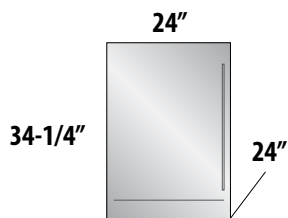

24" C-SERIES (Single and Two Faucet Models)

-1 Stainless Steel Solid Door
-2 Fully Integrated Solid Door *