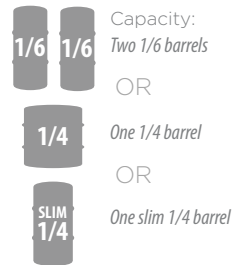

-1 Stainless Steel Solid Door
 -2 Fully Integrated Solid Door *

24" C-SERIES (Single and Two Faucet Models)

-1 Stainless Steel Solid Door
 -2 Fully Integrated Solid Door *

-1 Stainless Steel Solid Door
 -2 Fully Integrated Solid Door *