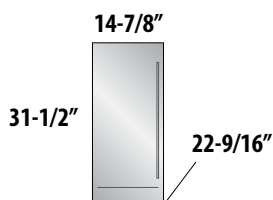

ADA-COMPLIANT SERIES

S - Stainless Steel Solid Door
W - Fully Integrated Solid Door *

* This model comes ready to accept custom panel