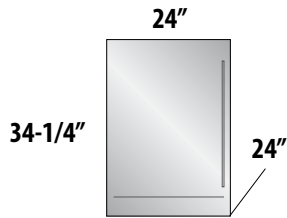

 **OUTDOOR
 MODELS AVAILABLE**

15" SIGNATURE SERIES

-1 Stainless Steel Solid Door
 -2 Fully Integrated Solid Door *

-1 Stainless Steel Solid Door
 -2 Fully Integrated Solid Door *

24" SIGNATURE SERIES (Single Faucet Models)