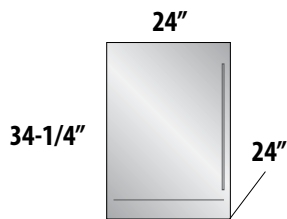

24" SIGNATURE SERIES (Two Faucet Models)

-1 Stainless Steel Solid Door
-2 Fully Integrated Solid Door *