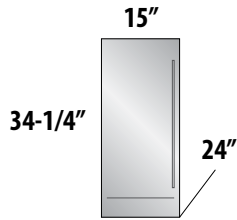

 **OUTDOOR
 MODELS AVAILABLE**

15" SIGNATURE SERIES

-1 Stainless Steel Solid Door
 -2 Fully Integrated Solid Door *

-1 Stainless Steel Solid Door
 -2 Fully Integrated Solid Door *

24" SIGNATURE SERIES (Single Faucet Models)