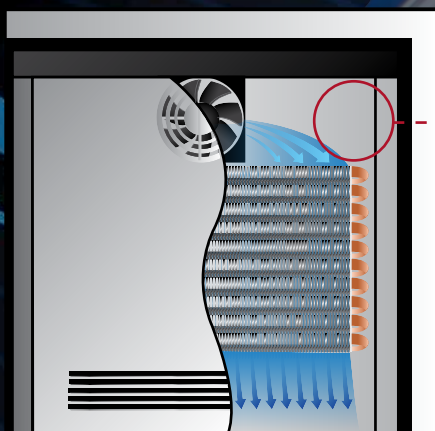

THE MOST INNOVATIVE REFRIGERATION SYSTEM IN THE INDUSTRY

Perlick has refrigeration down to a science. With a century's worth of experience in designing, engineering, and manufacturing bar and beverage refrigeration for the commercial market, we've mastered the art of building cutting edge refrigeration systems that balance power and precision. **All Perlick models boast RAPIDcool forced-air refrigeration, providing the industry's fastest product temperature pulldown and unmatched temperature consistency.** Read on to learn how Perlick compares to competitor refrigeration systems.

PERLICK RAPIDCOOL FORCED-AIR REFRIGERATION

7x

AIR IS BLOWN WITH A POWERFUL FAN THROUGH THOUSANDS OF ALUMINUM FINN, PROVIDING SUPERIOR COOLING WITH 7X THE COOLING SURFACE COMPARED TO COLD PLATE MODELS