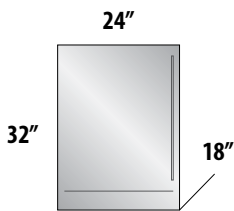

24" SIGNATURE SERIES (Dual Zone Models)

-1 Stainless Steel Solid Door
 -2 Fully Integrated Solid Door *

-3 Stainless Steel Glass Door
 -4 Fully Integrated Glass Door *

SIGNATURE SERIES SOTTILE

-1 Stainless Steel Solid Door
 -2 Fully Integrated Solid Door *