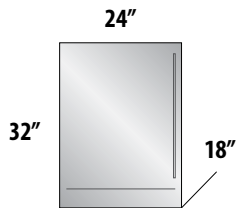

24" C-Series Beverage Center

SIGNATURE SERIES SOTTILE

-1 Stainless Steel Solid Door
-2 Fully Integrated Solid Door *

-3 Stainless Steel Glass Door
-4 Fully Integrated Glass Door *

24" C-SERIES

-1 Stainless Steel Solid Door
-2 Fully Integrated Solid Door *