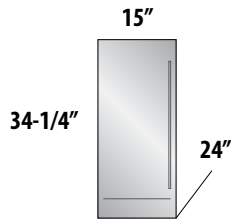

15" SIGNATURE SERIES

-1 Stainless Steel Solid Door
-2 Fully Integrated Solid Door *

-3 Stainless Steel Glass Door
-4 Fully Integrated Glass Door *

-5 Stainless Steel Drawers
-6 Fully Integrated Drawers *