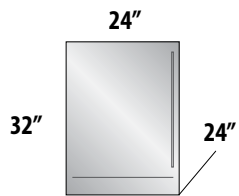

24" ADA-COMPLIANT SERIES

-1 Stainless Steel Solid Door
-2 Fully Integrated Solid Door*