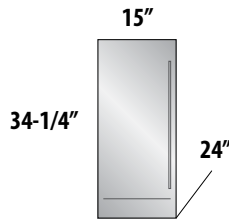

AVAILABLE MODELS

For **product specs and quick reference**, see page 26
For **complete model number listing**, see pages 28-35

 **OUTDOOR
MODELS AVAILABLE**

15" SIGNATURE SERIES

-1 Stainless Steel Solid Door
-2 Fully Integrated Solid Door *