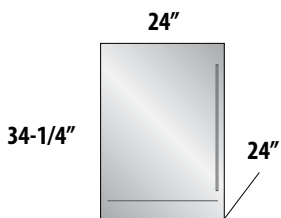

 **OUTDOOR MODELS AVAILABLE**

24" SIGNATURE SERIES (Single Zone Models)

-1 Stainless Steel Solid Door
 -2 Fully Integrated Solid Door *

-5 Stainless Steel Drawers
 -6 Fully Integrated Drawers *

24" SIGNATURE SERIES (Dual-Zone Models)