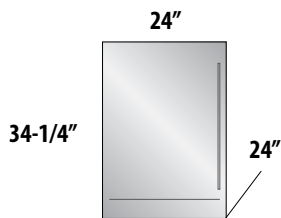

 **OUTDOOR MODELS AVAILABLE**

24" SIGNATURE SERIES (Single Zone Models)

-1 Stainless Steel Solid Door
 -2 Fully Integrated Solid Door *

-5 Stainless Steel Drawers
 -6 Fully Integrated Drawers *

24" SIGNATURE SERIES (Dual-Zone Models)