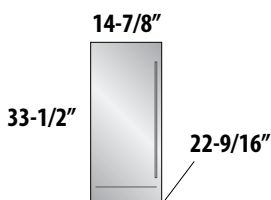

15" SIGNATURE SERIES

S - Stainless Steel Solid Door
W - Fully Integrated Solid Door *