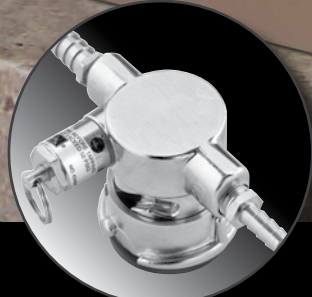

Perlick's exclusive accessory S Series Lo-Boy keg coupler available for all beer dispenser models (for Newcastle, Stella Artois, Strongbow, Pilsner Urquell, Heineken, etc.)

24" Signature Series Adara Beer Dispenser

INTRO
FREEZERS
REFRIGERATORS
BEVERAGE CENTERS
WINE RESERVES
BEER DISPENSERS
ICE MAKERS
ACCESSORIES
QUICK REF / MODEL INFO