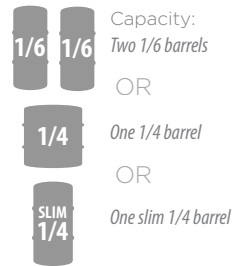

AVAILABLE MODELS

For **product specs and quick reference**, see page 27
For **complete model number listing**, see pages 28-35

**OUTDOOR
MODELS AVAILABLE**

15" SIGNATURE SERIES

-1 Stainless Steel Solid Door
-2 Fully Integrated Solid Door *

-1 Stainless Steel Solid Door
-2 Fully Integrated Solid Door *

24" SIGNATURE SERIES (Single Faucet Models)

-1 Stainless Steel Solid Door
-2 Fully Integrated Solid Door *

-1 Stainless Steel Solid Door
-2 Fully Integrated Solid Door *

24" SIGNATURE SERIES (Two Faucet Models)

-1 Stainless Steel Solid Door
-2 Fully Integrated Solid Door *

-1 Stainless Steel Solid Door
-2 Fully Integrated Solid Door *

24" C-SERIES (Single and Two Faucet Models)

-1 Stainless Steel Solid Door
-2 Fully Integrated Solid Door *

-1 Stainless Steel Solid Door
-2 Fully Integrated Solid Door *

* This model comes ready to accept custom panel