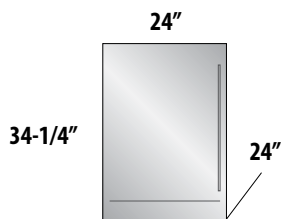

24" C-SERIES

-1 Stainless Steel Solid Door
-2 Fully Integrated Solid Door *