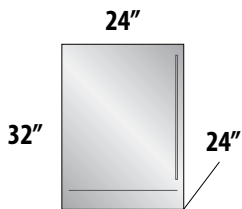

24" ADA-COMPLIANT SERIES

-1 Stainless Steel Solid Door
-2 Fully Integrated Solid Door *