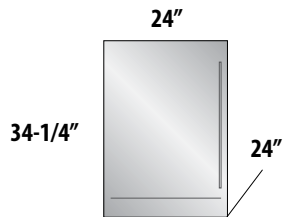

24" C-Series Beverage Center

SIGNATURE SERIES SOTTILE

-1 Stainless Steel Solid Door
-2 Fully Integrated Solid Door *

-3 Stainless Steel Glass Door
-4 Fully Integrated Glass Door *

24" C-SERIES

-1 Stainless Steel Solid Door
-2 Fully Integrated Solid Door *