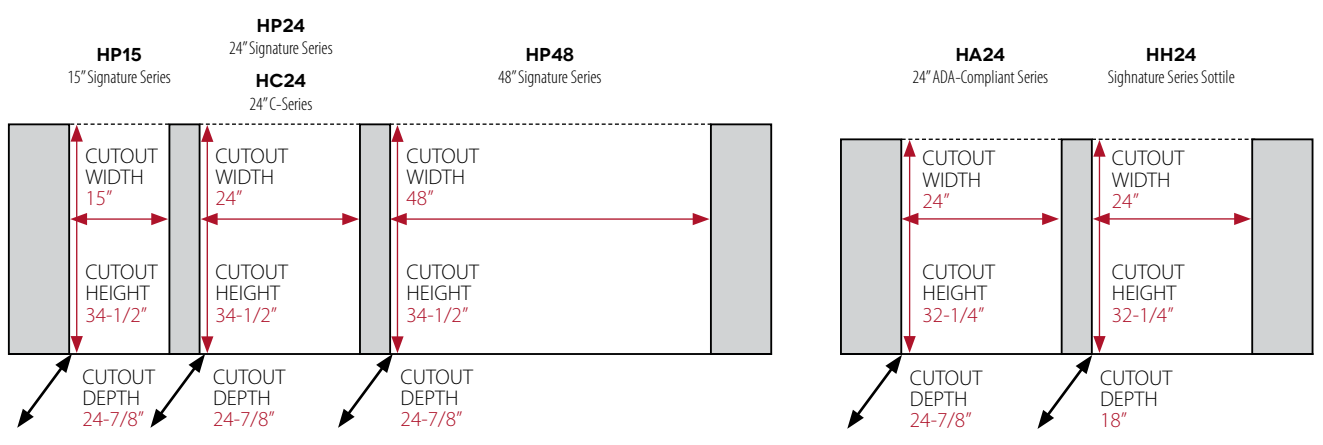

FREEZERS

Model & Series	Overall Dimensions (W x D x H)	Shelving (door models only)	Capacity	Temperature Range	Door Styles Available	Outdoor Model
24" Signature Series HP24FS-3	23-7/8" x 24" x 34-1/4"	2 full-extension pullout shelves	5.3 cu. ft.	-10° - 10°F	1 | 2 | 5 | 6	HP24F0-3
24" Signature Series (Freezer/Refrigerator Drawers) HP24ZS-3	23-7/8" x 24" x 34-1/4"	N/A	5.0 cu. ft.	Lower (-10° - 10°F) / Upper (30° - 42°F)	5 | 6	HP24Z0-3
24" ADA-Compliant Series HA24FB-3	23-7/8" x 24" x 32"	2 full-extension pullout shelves	4.8 cu. ft.	-10° - 10°F	1 | 2 | 5 | 6	N/A

CLEAR ICE MAKERS

Model & Series	Overall Dimensions (W x D x H)	Ice Production (per 24 hours)	Storage Capacity	Door Styles Available	Outdoor Model
15" Signature Series H50IMS	14-7/8" x 22-5/8" x 33-1/2"	Up to 55 lbs	22 lbs	1 | 2 | N/A	Same
15" ADA-Compliant Series H50IMS-AD	14-7/8" x 22-5/8" x 31-1/2"	Up to 55 lbs	22 lbs	1 | 2 | N/A	Same

ROUGH OPENING DIMENSIONS

* HH24 models have a recessed plug for a true 18" depth