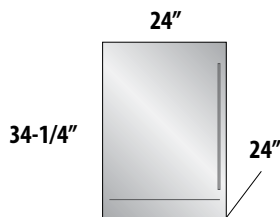

24" SIGNATURE SERIES (Single Zone Models)

-1 Stainless Steel Solid Door
-2 Fully Integrated Solid Door *