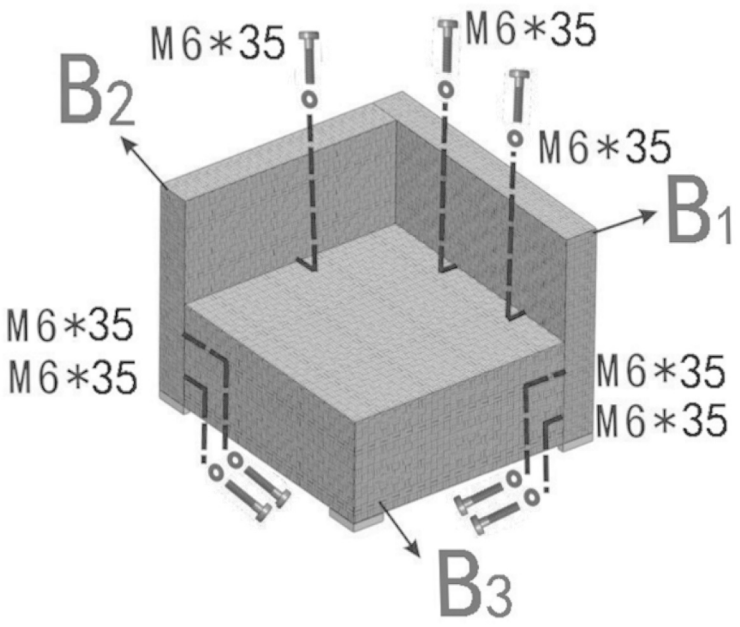

Left corner sofa

Part list

B₁

1PC

B₂

1PC

B₃

1PC

M6*35mm

9PCS

9PCS

Assembly Instructions

Middle sofa

Part list

C1

4PCS