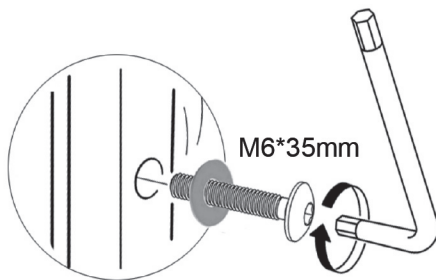

Left corner sofa

Part list

B₁

1PC

B₂

1PC

B₃

1PC

M6*35mm

9PCS

9PCS

Assembly Instructions

Middle sofa

Part list

C1

4PCS

C2

4PCS

C3

4PCS

M6*35mm

32PCS

32PCS

Assembly Instructions