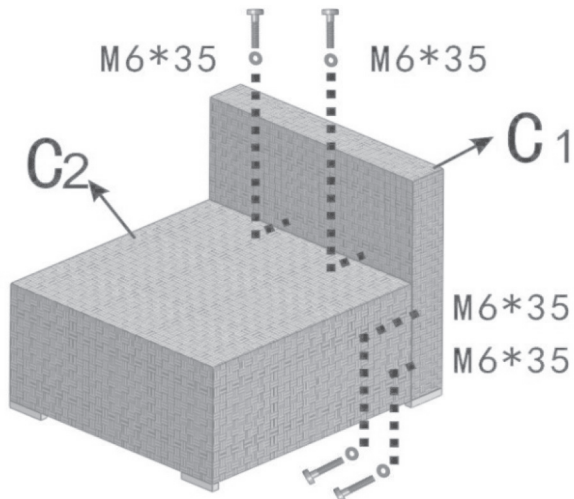

Left corner sofa

Part list

B₁

1PC

B₂

1PC

B₃

1PC

M6*35mm

9PCS

9PCS

Assembly Instructions

Middle sofa

Part list

C1

4PCS

C2

4PCS

C3

4PCS

M6*35mm

32PCS

32PCS

Assembly Instructions