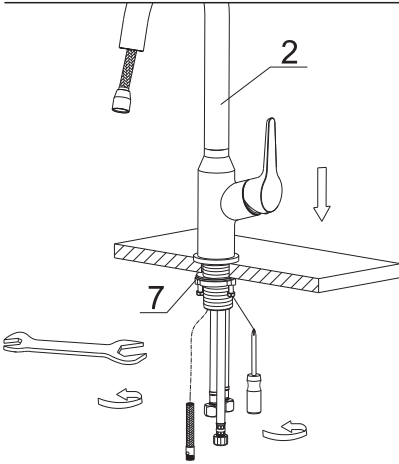

INSTALLATION GUIDE

STEP 1

1. Remove the mounting hardware(7), metal washer(6) and rubber washer B(5) from the main body(2):

STEP 2

2. Insert the main body into the hole with the base(3) and rubber washer A(4), refix the rubber washer B(5), metal washer(6) and mounting hardware(7) from the bottom.

STEP 3

3. After adjusting the direction of the main body(2), tighten the mounting hardware (7) with hands and tighten the screws with a Philips screwdriver.

STEP 4

4. Connect the spray hose(8) and spray head(1) to finish installation.

INSTALLATION GUIDE

STEP 5

5. Attach the weight(9) on the spray hose(8).

STEP 6

6. Connect the waterlines to outlet tightly.
Turn on the outlet and check for leaks.

How to operate the handle:

- 1) Open the handle lever to turn water on. Push to turn off.
- 2) Turn the handle lever to the left to increase hot water flow with higher water temperature, while lower the water temperature by operating reversely.

REPLACEMENT PARTS

No.	Description	Finishes/Colors	Item No.
1	Spray Head	C, SS	500301912**
2	Washer		70020038930
3	Spray Hose	C, SS	500401611**
4	Spout Kit	C, SS	300300386**
5	Set Screw		50060039700
6	Main Body	C, SS	100300518**
7	35A Cartridge		20060010900
8	Nut		40060199252
9	Cap	C, SS	500101091**
10	Handle	C, SS	200100446**
11	Base	C, SS	500101638**
12	Rubber & Metal Washer		70020037354
13	Mounting Hardware		40060185018
14	Weight		50020066700
15	Hot Waterline		50042068521
16	Cold Waterline		50042068526
17	Supply Hose		50040196200
18	Hex Wrench		50060003700