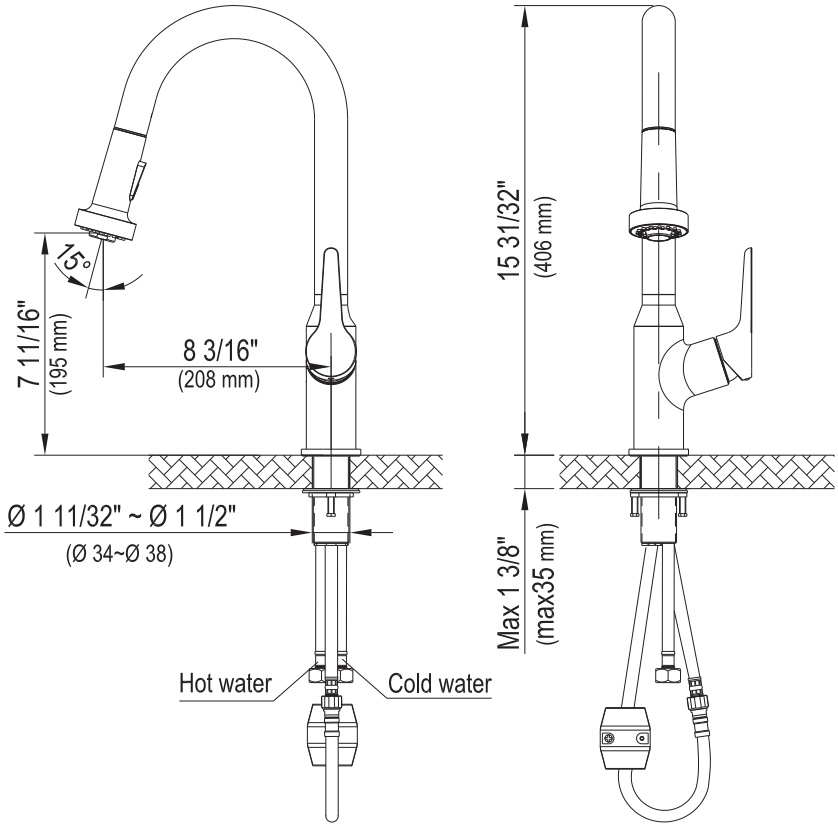

Karran[®]

INSTALLATION GUIDE

Dockton

Models: KKF250C

KKF250SS

The Component List	Qty.
1. Spray Head	1
2. Main Body	1
3. Base	1
4. Rubber Washer A	1
5. Rubber Washer B	1
6. Metal Washer	1
7. Mounting Hardware	1
8. Spray hose	2
9. Weight	1
10. Hex Wrench	1

INSTALLATION GUIDE

STEP 5

5. Attach the weight(9) on the spray hose(8).

STEP 6

6. Connect the waterlines to outlet tightly.
Turn on the outlet and check for leaks.

How to operate the handle:

- 1) Open the handle lever to turn water on. Push to turn off.
- 2) Turn the handle lever to the left to increase hot water flow with higher water temperature, while lower the water temperature by operating reversely.

REPLACEMENT PARTS

No.	Description	Finishes/Colors	Item No.
1	Spray Head	C, SS	500301912**
2	Washer		70020038930
3	Spray Hose	C, SS	500401611**
4	Spout Kit	C, SS	300300386**
5	Set Screw		50060039700
6	Main Body	C, SS	100300518**
7	35A Cartridge		20060010900
8	Nut		40060199252
9	Cap	C, SS	500101091**
10	Handle	C, SS	200100446**
11	Base	C, SS	500101638**
12	Rubber & Metal Washer		70020037354
13	Mounting Hardware		40060185018
14	Weight		50020066700
15	Hot Waterline		50042068521
16	Cold Waterline		50042068526
17	Supply Hose		50040196200
18	Hex Wrench		50060003700

** Denotes faucet component color options:

C - Chrome

SS - Spot Free Stainless Steel