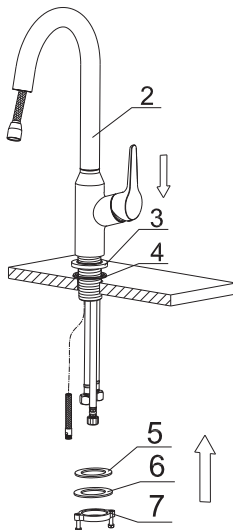

Karran[®]

INSTALLATION GUIDE

Dockton

Models: KKF250C

KKF250SS

The Component List	Qty.
1. Spray Head	1
2. Main Body	1
3. Base	1
4. Rubber Washer A	1
5. Rubber Washer B	1
6. Metal Washer	1
7. Mounting Hardware	1
8. Spray hose	2
9. Weight	1
10. Hex Wrench	1

INSTALLATION GUIDE

STEP 1

1. Remove the mounting hardware(7), metal washer(6) and rubber washer B(5) from the main body(2):

STEP 2

2. Insert the main body into the hole with the base(3) and rubber washer A(4), refix the rubber washer B(5), metal washer(6) and mounting hardware(7) from the bottom.

INSTALLATION GUIDE

STEP 5

5. Attach the weight(9) on the spray hose(8).

STEP 6

6. Connect the waterlines to outlet tightly.
Turn on the outlet and check for leaks.

How to operate the handle:

- 1) Open the handle lever to turn water on. Push to turn off.
- 2) Turn the handle lever to the left to increase hot water flow with higher water temperature, while lower the water temperature by operating reversely.

REPLACEMENT PARTS

No.	Description	Finishes/Colors	Item No.
1	Spray Head	C, SS	500301912**
2	Washer		70020038930
3	Spray Hose	C, SS	500401611**
4	Spout Kit	C, SS	300300386**
5	Set Screw		50060039700
6	Main Body	C, SS	100300518**
7	35A Cartridge		20060010900
8	Nut		40060199252
9	Cap	C, SS	500101091**
10	Handle	C, SS	200100446**
11	Base	C, SS	500101638**
12	Rubber & Metal Washer		70020037354
13	Mounting Hardware		40060185018
14	Weight		50020066700
15	Hot Waterline		50042068521
16	Cold Waterline		50042068526
17	Supply Hose		50040196200
18	Hex Wrench		50060003700