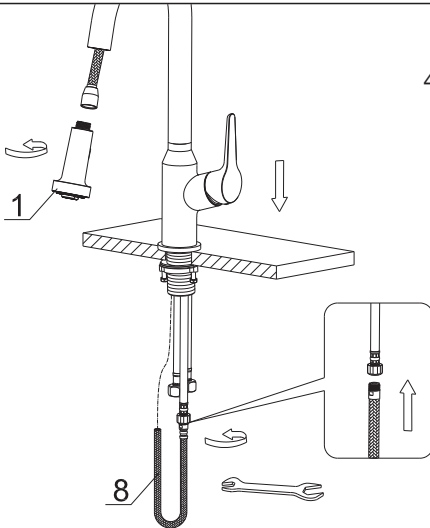

INSTALLATION GUIDE

STEP 1

1. Remove the mounting hardware(7), metal washer(6) and rubber washer B(5) from the main body(2):

STEP 2

2. Insert the main body into the hole with the base(3) and rubber washer A(4), refix the rubber washer B(5), metal washer(6) and mounting hardware(7) from the bottom.

STEP 3

3. After adjusting the direction of the main body(2), tighten the mounting hardware (7) with hands and tighten the screws with a Philips screwdriver.

STEP 4

4. Connect the spray hose(8) and spray head(1) to finish installation.

INSTALLATION GUIDE

STEP 5

5. Attach the weight(9) on the spray hose(8).

STEP 6

6. Connect the waterlines to outlet tightly.
Turn on the outlet and check for leaks.

How to operate the handle:

- 1) Open the handle lever to turn water on. Push to turn off.
- 2) Turn the handle lever to the left to increase hot water flow with higher water temperature, while lower the water temperature by operating reversely.

REPLACEMENT PARTS

No.	Description	Finishes/Colors	Item No.
1	Spray Head	C, SS	500301912**
2	Washer		70020038930
3	Spray Hose	C, SS	500401611**
4	Spout Kit	C, SS	300300386**
5	Set Screw		50060039700
6	Main Body	C, SS	100300518**
7	35A Cartridge		20060010900
8	Nut		40060199252
9	Cap	C, SS	500101091**
10	Handle	C, SS	200100446**
11	Base	C, SS	500101638**
12	Rubber & Metal Washer		70020037354
13	Mounting Hardware		40060185018
14	Weight		50020066700
15	Hot Waterline		50042068521
16	Cold Waterline		50042068526
17	Supply Hose		50040196200
18	Hex Wrench		50060003700