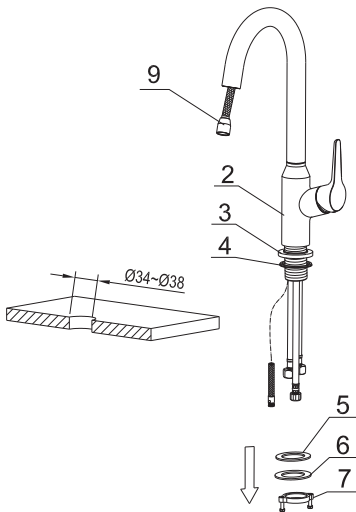

Karran[®]

INSTALLATION GUIDE

Dockton

Models: KKF250C

KKF250SS

The Component List	Qty.
1. Spray Head	1
2. Main Body	1
3. Base	1
4. Rubber Washer A	1
5. Rubber Washer B	1
6. Metal Washer	1
7. Mounting Hardware	1
8. Spray hose	2
9. Weight	1
10. Hex Wrench	1

INSTALLATION GUIDE

STEP 1

1. Remove the mounting hardware(7), metal washer(6) and rubber washer B(5) from the main body(2):

STEP 2

2. Insert the main body into the hole with the base(3) and rubber washer A(4), refix the rubber washer B(5), metal washer(6) and mounting hardware(7) from the bottom.

INSTALLATION GUIDE

STEP 5

5. Attach the weight(9) on the spray hose(8).

STEP 6

6. Connect the waterlines to outlet tightly.
Turn on the outlet and check for leaks.

How to operate the handle:

- 1) Open the handle lever to turn water on. Push to turn off.
- 2) Turn the handle lever to the left to increase hot water flow with higher water temperature, while lower the water temperature by operating reversely.

REPLACEMENT PARTS

No.	Description	Finishes/Colors	Item No.
1	Spray Head	C, SS	500301912**
2	Washer		70020038930
3	Spray Hose	C, SS	500401611**
4	Spout Kit	C, SS	300300386**
5	Set Screw		50060039700
6	Main Body	C, SS	100300518**
7	35A Cartridge		20060010900
8	Nut		40060199252
9	Cap	C, SS	500101091**
10	Handle	C, SS	200100446**
11	Base	C, SS	500101638**
12	Rubber & Metal Washer		70020037354
13	Mounting Hardware		40060185018
14	Weight		50020066700
15	Hot Waterline		50042068521
16	Cold Waterline		50042068526
17	Supply Hose		50040196200
18	Hex Wrench		50060003700