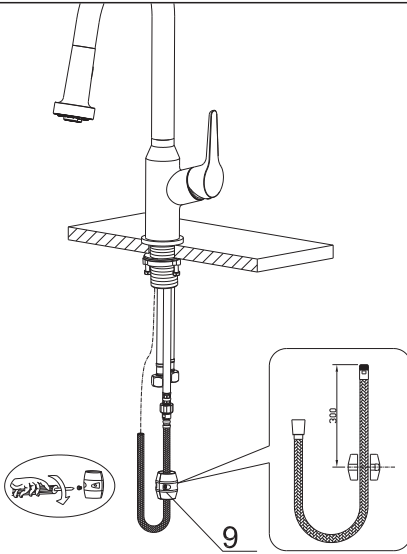

INSTALLATION GUIDE

STEP 1

1. Remove the mounting hardware(7), metal washer(6) and rubber washer B(5) from the main body(2):

STEP 2

2. Insert the main body into the hole with the base(3) and rubber washer A(4), refix the rubber washer B(5), metal washer(6) and mounting hardware(7) from the bottom.

STEP 3

3. After adjusting the direction of the main body(2), tighten the mounting hardware (7) with hands and tighten the screws with a Philips screwdriver.

STEP 4

4. Connect the spray hose(8) and spray head(1) to finish installation.

INSTALLATION GUIDE

STEP 5

5. Attach the weight(9) on the spray hose(8).

STEP 6

6. Connect the waterlines to outlet tightly.
Turn on the outlet and check for leaks.

How to operate the handle:

- 1) Open the handle lever to turn water on. Push to turn off.
- 2) Turn the handle lever to the left to increase hot water flow with higher water temperature, while lower the water temperature by operating reversely.

REPLACEMENT PARTS

No.	Description	Finishes/Colors	Item No.
1	Spray Head	C, SS	500301912**
2	Washer		70020038930
3	Spray Hose	C, SS	500401611**
4	Spout Kit	C, SS	300300386**
5	Set Screw		50060039700
6	Main Body	C, SS	100300518**
7	35A Cartridge		20060010900
8	Nut		40060199252
9	Cap	C, SS	500101091**
10	Handle	C, SS	200100446**
11	Base	C, SS	500101638**
12	Rubber & Metal Washer		70020037354
13	Mounting Hardware		40060185018
14	Weight		50020066700
15	Hot Waterline		50042068521
16	Cold Waterline		50042068526
17	Supply Hose		50040196200
18	Hex Wrench		50060003700