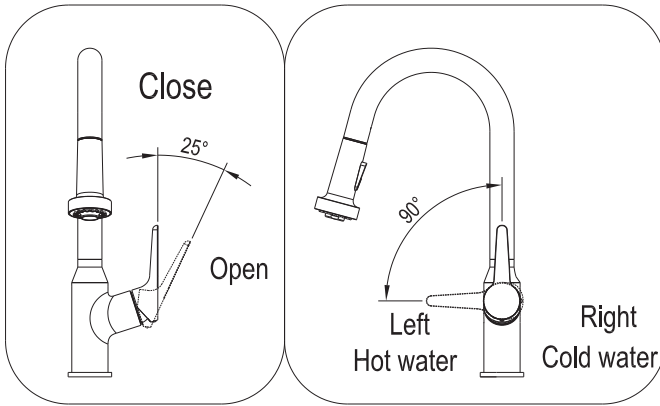

INSTALLATION GUIDE

STEP 1

1. Remove the mounting hardware(7), metal washer(6) and rubber washer B(5) from the main body(2):

STEP 2

2. Insert the main body into the hole with the base(3) and rubber washer A(4), refix the rubber washer B(5), metal washer(6) and mounting hardware(7) from the bottom.

STEP 3

3. After adjusting the direction of the main body(2), tighten the mounting hardware (7) with hands and tighten the screws with a Philips screwdriver.

STEP 4

4. Connect the spray hose(8) and spray head(1) to finish installation.

INSTALLATION GUIDE

STEP 5

5. Attach the weight(9) on the spray hose(8).

STEP 6

6. Connect the waterlines to outlet tightly.
Turn on the outlet and check for leaks.

How to operate the handle:

- 1) Open the handle lever to turn water on. Push to turn off.
- 2) Turn the handle lever to the left to increase hot water flow with higher water temperature, while lower the water temperature by operating reversely.

Spray

The operation of the spray diverter:

- 1) When first turned on, water comes from aerator.
- 2) Press botton back, water comes from nozzles.
- 3) Press botton front, water comes from aerator.
- 4) Diverter button automatically returns to normal position once handle closed.