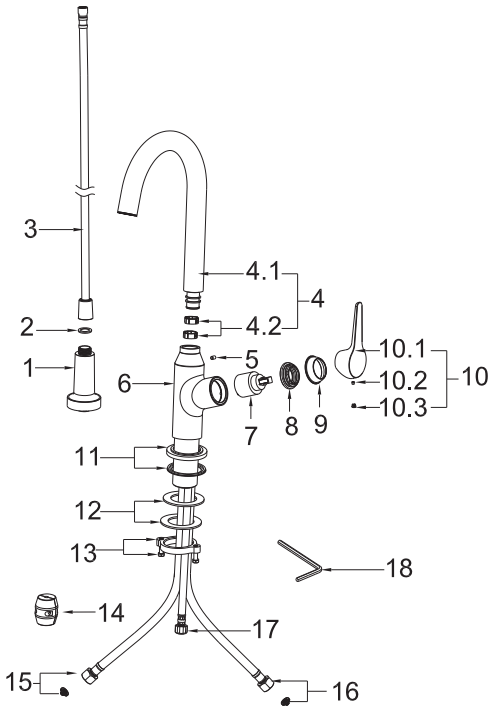

STEP 3

3. After adjusting the direction of the main body(2), tighten the mounting hardware (7) with hands and tighten the screws with a Philips screwdriver.

STEP 4

4. Connect the spray hose(8) and spray head(1) to finish installation.

INSTALLATION GUIDE

STEP 5

5. Attach the weight(9) on the spray hose(8).

STEP 6

6. Connect the waterlines to outlet tightly.
Turn on the outlet and check for leaks.

How to operate the handle:

- 1) Open the handle lever to turn water on. Push to turn off.
- 2) Turn the handle lever to the left to increase hot water flow with higher water temperature, while lower the water temperature by operating reversely.

Spray

The operation of the spray diverter:

- 1) When first turned on, water comes from aerator.
- 2) Press botton back, water comes from nozzles.
- 3) Press botton front, water comes from aerator.
- 4) Diverter button automatically returns to normal position once handle closed.

REPLACEMENT PARTS

No.	Description	Finishes/Colors	Item No.
1	Spray Head	C, SS	500301912**
2	Washer		70020038930
3	Spray Hose	C, SS	500401611**
4	Spout Kit	C, SS	300300386**
5	Set Screw		50060039700
6	Main Body	C, SS	100300518**
7	35A Cartridge		20060010900
8	Nut		40060199252
9	Cap	C, SS	500101091**
10	Handle	C, SS	200100446**
11	Base	C, SS	500101638**
12	Rubber & Metal Washer		70020037354
13	Mounting Hardware		40060185018
14	Weight		50020066700
15	Hot Waterline		50042068521
16	Cold Waterline		50042068526
17	Supply Hose		50040196200
18	Hex Wrench		50060003700