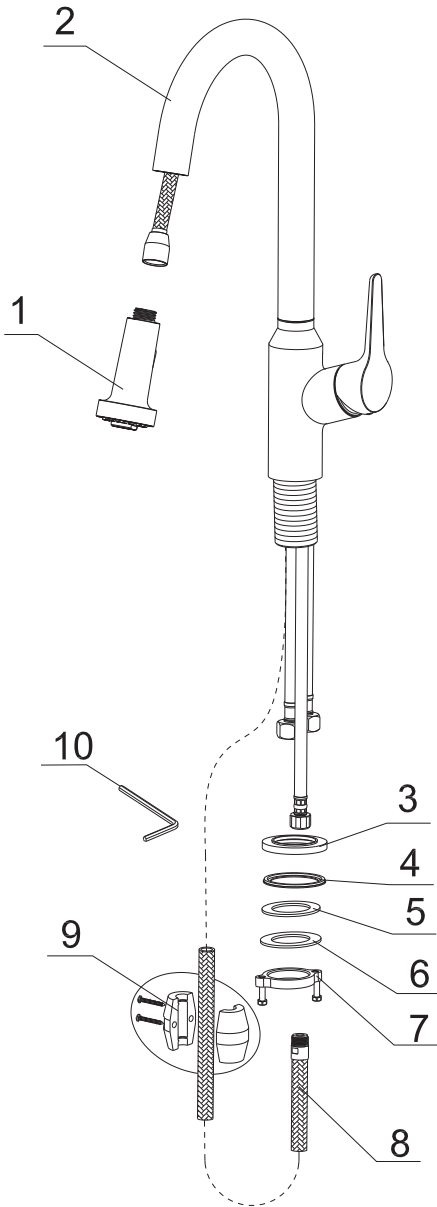

Karran[®]

INSTALLATION GUIDE

Dockton

Models: KKF250C

KKF250SS

The Component List	Qty.
1. Spray Head	1
2. Main Body	1
3. Base	1
4. Rubber Washer A	1
5. Rubber Washer B	1
6. Metal Washer	1
7. Mounting Hardware	1
8. Spray hose	2
9. Weight	1
10. Hex Wrench	1

INSTALLATION GUIDE

STEP 1

1. Remove the mounting hardware(7), metal washer(6) and rubber washer B(5) from the main body(2):

STEP 2

2. Insert the main body into the hole with the base(3) and rubber washer A(4), refix the rubber washer B(5), metal washer(6) and mounting hardware(7) from the bottom.

INSTALLATION GUIDE

STEP 5

5. Attach the weight(9) on the spray hose(8).

STEP 6

6. Connect the waterlines to outlet tightly.
Turn on the outlet and check for leaks.

How to operate the handle:

- 1) Open the handle lever to turn water on. Push to turn off.
- 2) Turn the handle lever to the left to increase hot water flow with higher water temperature, while lower the water temperature by operating reversely.

REPLACEMENT PARTS

No.	Description	Finishes/Colors	Item No.
1	Spray Head	C, SS	500301912**
2	Washer		70020038930
3	Spray Hose	C, SS	500401611**
4	Spout Kit	C, SS	300300386**
5	Set Screw		50060039700
6	Main Body	C, SS	100300518**
7	35A Cartridge		20060010900
8	Nut		40060199252
9	Cap	C, SS	500101091**
10	Handle	C, SS	200100446**
11	Base	C, SS	500101638**
12	Rubber & Metal Washer		70020037354
13	Mounting Hardware		40060185018
14	Weight		50020066700
15	Hot Waterline		50042068521
16	Cold Waterline		50042068526
17	Supply Hose		50040196200
18	Hex Wrench		50060003700