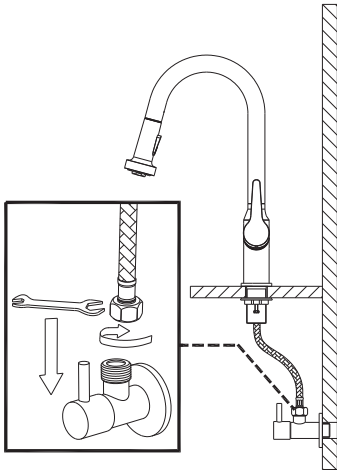

INSTALLATION GUIDE

STEP 1

1. Remove the mounting hardware(7), metal washer(6) and rubber washer B(5) from the main body(2):

STEP 2

2. Insert the main body into the hole with the base(3) and rubber washer A(4), refix the rubber washer B(5), metal washer(6) and mounting hardware(7) from the bottom.

STEP 3

3. After adjusting the direction of the main body(2), tighten the mounting hardware (7) with hands and tighten the screws with a Philips screwdriver.

STEP 4

4. Connect the spray hose(8) and spray head(1) to finish installation.

INSTALLATION GUIDE

STEP 5

5. Attach the weight(9) on the spray hose(8).

STEP 6

6. Connect the waterlines to outlet tightly.
Turn on the outlet and check for leaks.

How to operate the handle:

- 1) Open the handle lever to turn water on. Push to turn off.
- 2) Turn the handle lever to the left to increase hot water flow with higher water temperature, while lower the water temperature by operating reversely.

REPLACEMENT PARTS

No.	Description	Finishes/Colors	Item No.
1	Spray Head	C, SS	500301912**
2	Washer		70020038930
3	Spray Hose	C, SS	500401611**
4	Spout Kit	C, SS	300300386**
5	Set Screw		50060039700
6	Main Body	C, SS	100300518**
7	35A Cartridge		20060010900
8	Nut		40060199252
9	Cap	C, SS	500101091**
10	Handle	C, SS	200100446**
11	Base	C, SS	500101638**
12	Rubber & Metal Washer		70020037354
13	Mounting Hardware		40060185018
14	Weight		50020066700
15	Hot Waterline		50042068521
16	Cold Waterline		50042068526
17	Supply Hose		50040196200
18	Hex Wrench		50060003700