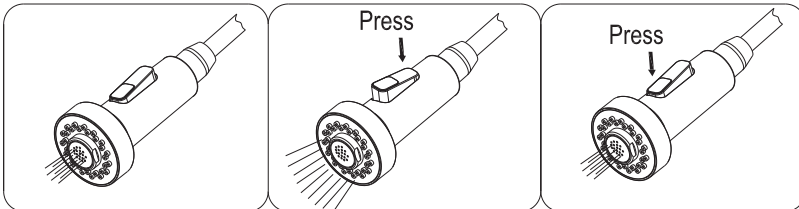

STEP 3

3. After adjusting the direction of the main body(2), tighten the mounting hardware (7) with hands and tighten the screws with a Philips screwdriver.

STEP 4

4. Connect the spray hose(8) and spray head(1) to finish installation.

INSTALLATION GUIDE

STEP 5

5. Attach the weight(9) on the spray hose(8).

STEP 6

6. Connect the waterlines to outlet tightly.
Turn on the outlet and check for leaks.

How to operate the handle:

- 1) Open the handle lever to turn water on. Push to turn off.
- 2) Turn the handle lever to the left to increase hot water flow with higher water temperature, while lower the water temperature by operating reversely.

Spray

The operation of the spray diverter:

- 1) When first turned on, water comes from aerator.
- 2) Press botton back, water comes from nozzles.
- 3) Press botton front, water comes from aerator.
- 4) Diverter button automatically returns to normal position once handle closed.

REPLACEMENT PARTS

No.	Description	Finishes/Colors	Item No.
1	Spray Head	C, SS	500301912**
2	Washer		70020038930
3	Spray Hose	C, SS	500401611**
4	Spout Kit	C, SS	300300386**
5	Set Screw		50060039700
6	Main Body	C, SS	100300518**
7	35A Cartridge		20060010900
8	Nut		40060199252
9	Cap	C, SS	500101091**
10	Handle	C, SS	200100446**
11	Base	C, SS	500101638**
12	Rubber & Metal Washer		70020037354
13	Mounting Hardware		40060185018
14	Weight		50020066700
15	Hot Waterline		50042068521
16	Cold Waterline		50042068526
17	Supply Hose		50040196200
18	Hex Wrench		50060003700