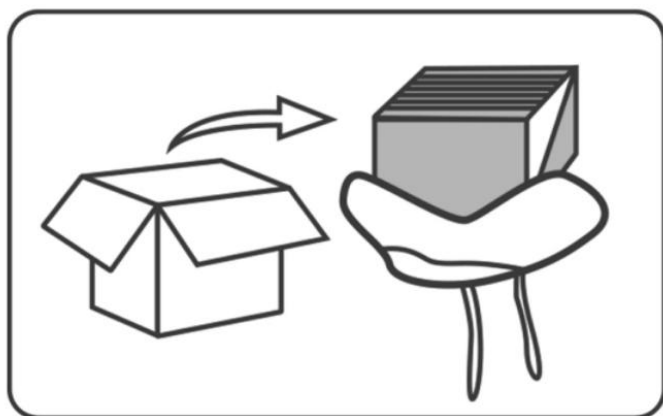

SAFETY INSTRUCTIONS

WARNING:

1. Read this instructions before using this product. Failure to do so can result in serious injury.
2. **DO NOT SIT OR STAND ON THIS ITEM.**
3. This product is not a toy. Do not allow children to play with or near this item.
4. Do not exceed weight capacities.
5. Use only on a flat, level, hard and smooth surface capable of safely supporting a fully loaded Kids' Bean Bag Chairs.
6. Inspect before every use. Do not use it if the parts are loose or damaged.
7. Flammable: Keep away from open flame. This product will ignite and burn if brought into contact with an open flame.
8. Keep away from sharp points, blades and other items, so as not to scratch the product.

SAVE THESE INSTRUCTIONS

PRODUCT PARAMETER

	Model	Safe Loading Weight	Colour	Product Size (mm)
1	SM-SS-05	150kg	Blue	900*850*790

INSTRUCTIONS

1. Pull the vacuum packing from the package.

2. Use scissors to cut the vacuum packing and take out the sofa.