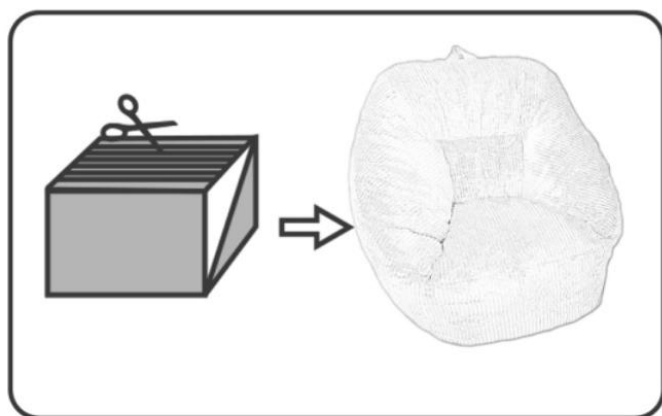

SAVE THESE INSTRUCTIONS

PRODUCT PARAMETER

	Model	Safe Loading Weight	Colour	Product Size (mm)
1	SM-SS-05	150kg	Blue	900*850*790

INSTRUCTIONS

1. Pull the vacuum packing from the package.

2. Use scissors to cut the vacuum packing and take out the sofa.