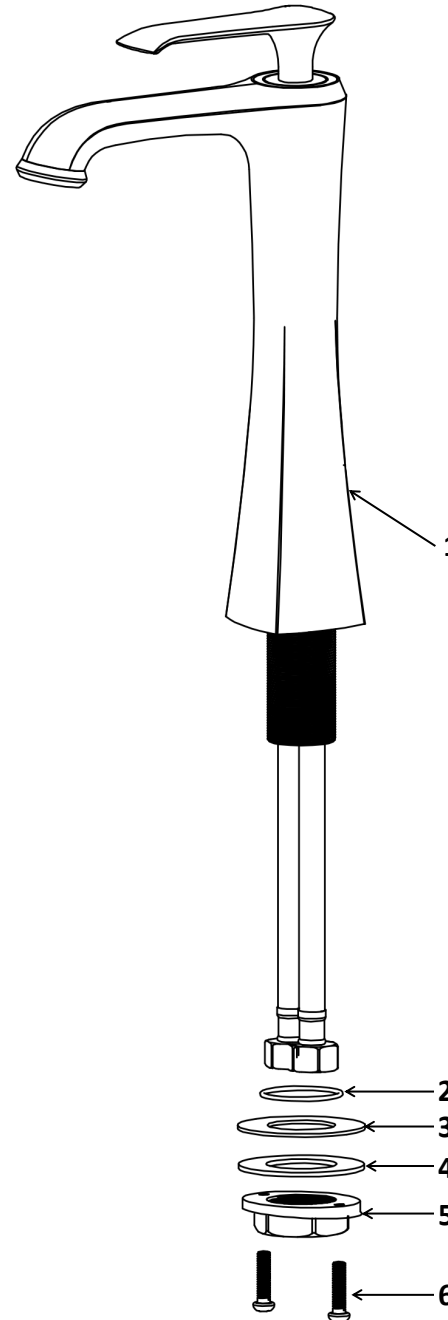

INSTALLATION GUIDE

Woodburn

Models: KBF412C
KBF412MB
KBF412ORB
KBF412SS

COMPONENT LIST	QTY
1 - Faucet Body	1
2 - O-Ring	1
3 - Rubber Washer	1
4 - Metal Washer	1
5 - Mounting Hardware	1
6 - Screw	2

2

3

4

5

6

7

1 - Handle

2 - Screw

3 - Cover

4 - Cover

5 - Nut

6 - Cartridge

7 - Faucet Body

8 - Gasket

9 - Aerator

10 - Aerator Cover

11 - O-Ring

12 - Cartridge Base

13 - Screw

14 - Base

15 - O-Ring

16 - Rubber Washer

17 - Metal Washer

18 - Mounting Hardware

19 - Screw

20 - Water Lines