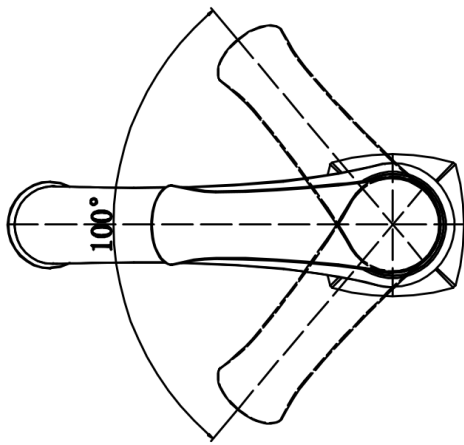

INSTALLATION GUIDE

Woodburn

Models: KBF412C
KBF412MB
KBF412ORB
KBF412SS

COMPONENT LIST	QTY
1 - Faucet Body	1
2 - O-Ring	1
3 - Rubber Washer	1
4 - Metal Washer	1
5 - Mounting Hardware	1
6 - Screw	2

2

3

4

5

6

7

1 - Handle

2 - Screw

3 - Cover

4 - Cover

5 - Nut

6 - Cartridge

7 - Faucet Body

8 - Gasket

9 - Aerator

10 - Aerator Cover

11 - O-Ring

12 - Cartridge Base

13 - Screw

14 - Base