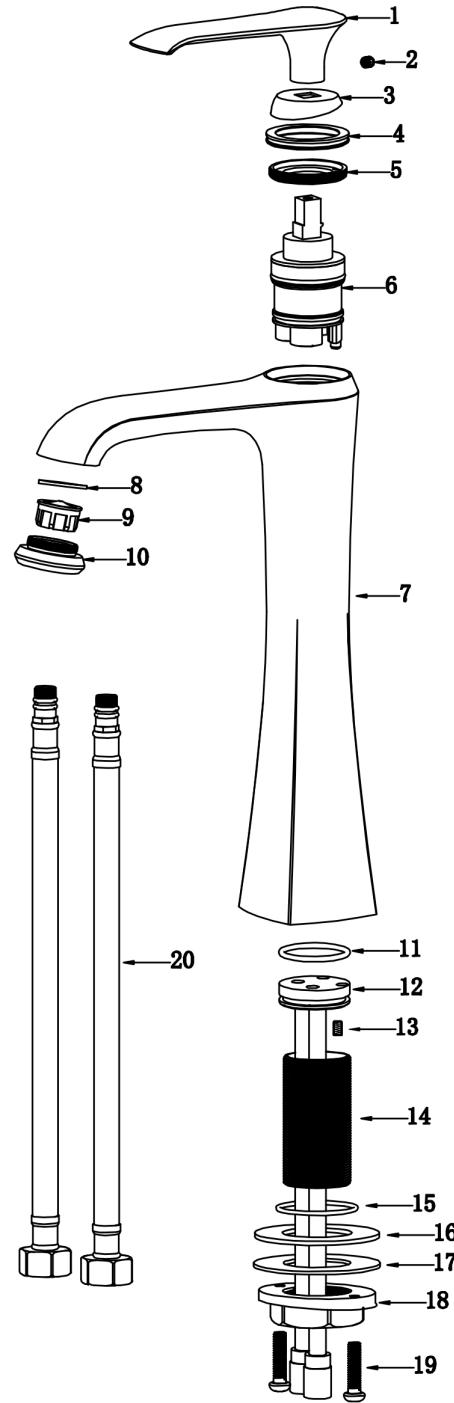

INSTALLATION GUIDE

Woodburn

Models: KBF412C
KBF412MB
KBF412ORB
KBF412SS

COMPONENT LIST	QTY
1 - Faucet Body	1
2 - O-Ring	1
3 - Rubber Washer	1
4 - Metal Washer	1
5 - Mounting Hardware	1
6 - Screw	2

2

3

4

5

6

7

1 - Handle

2 - Screw

3 - Cover

4 - Cover

5 - Nut

6 - Cartridge

7 - Faucet Body

8 - Gasket

9 - Aerator

10 - Aerator Cover

11 - O-Ring

12 - Cartridge Base

13 - Screw

14 - Base

15 - O-Ring

16 - Rubber Washer

17 - Metal Washer

18 - Mounting Hardware

19 - Screw

20 - Water Lines