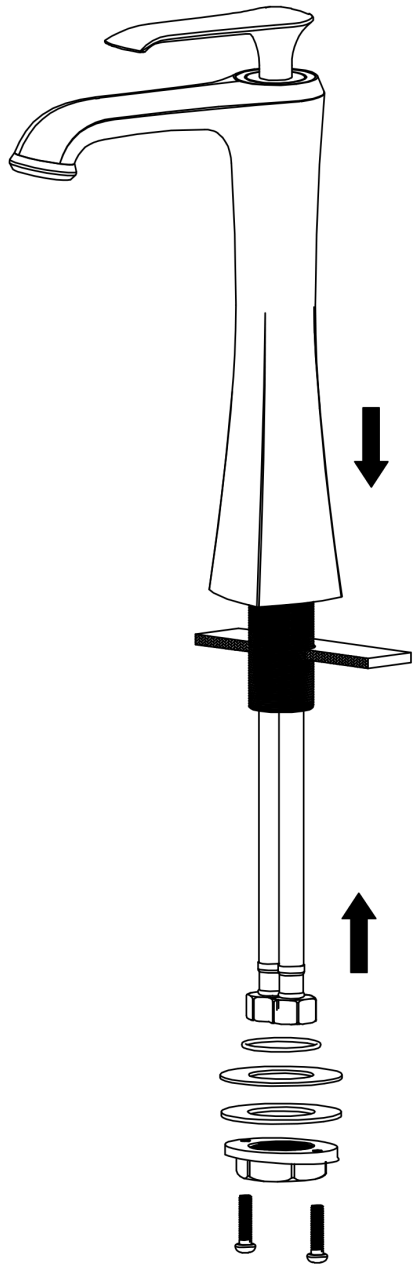

INSTALLATION GUIDE

Woodburn

Models: KBF412C
KBF412MB
KBF412ORB
KBF412SS

COMPONENT LIST	QTY
1 - Faucet Body	1
2 - O-Ring	1
3 - Rubber Washer	1
4 - Metal Washer	1
5 - Mounting Hardware	1
6 - Screw	2

2

3

4

5

6

7

1 - Handle

2 - Screw

3 - Cover

4 - Cover

5 - Nut

6 - Cartridge

7 - Faucet Body

8 - Gasket

9 - Aerator

10 - Aerator Cover

11 - O-Ring

12 - Cartridge Base

13 - Screw

14 - Base

15 - O-Ring

16 - Rubber Washer

17 - Metal Washer

18 - Mounting Hardware

19 - Screw

20 - Water Lines