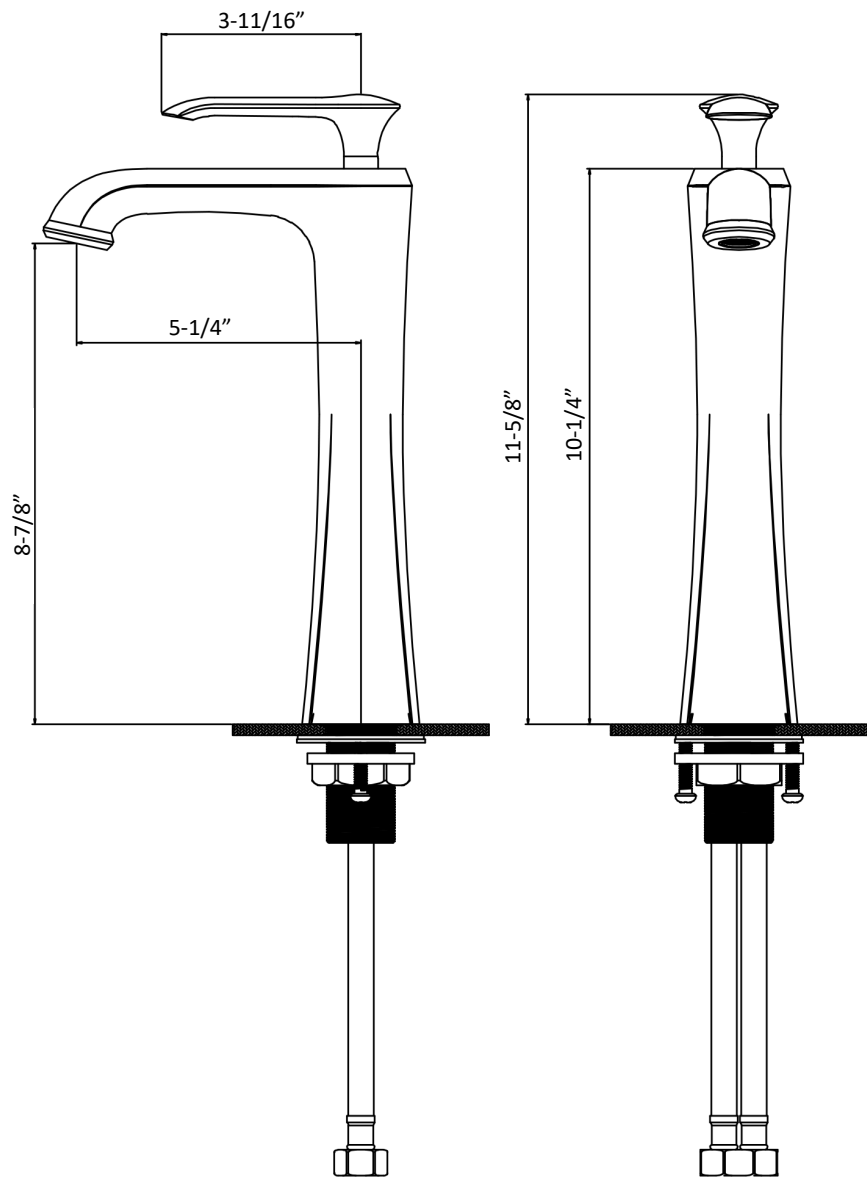

INSTALLATION GUIDE

Woodburn

Models: KBF412C
KBF412MB
KBF412ORB
KBF412SS

COMPONENT LIST	QTY
1 - Faucet Body	1
2 - O-Ring	1
3 - Rubber Washer	1
4 - Metal Washer	1
5 - Mounting Hardware	1
6 - Screw	2

2

3

4

5

6

7

1 - Handle

2 - Screw

3 - Cover

4 - Cover

5 - Nut

6 - Cartridge

7 - Faucet Body

8 - Gasket

9 - Aerator

10 - Aerator Cover

11 - O-Ring

12 - Cartridge Base

13 - Screw

14 - Base