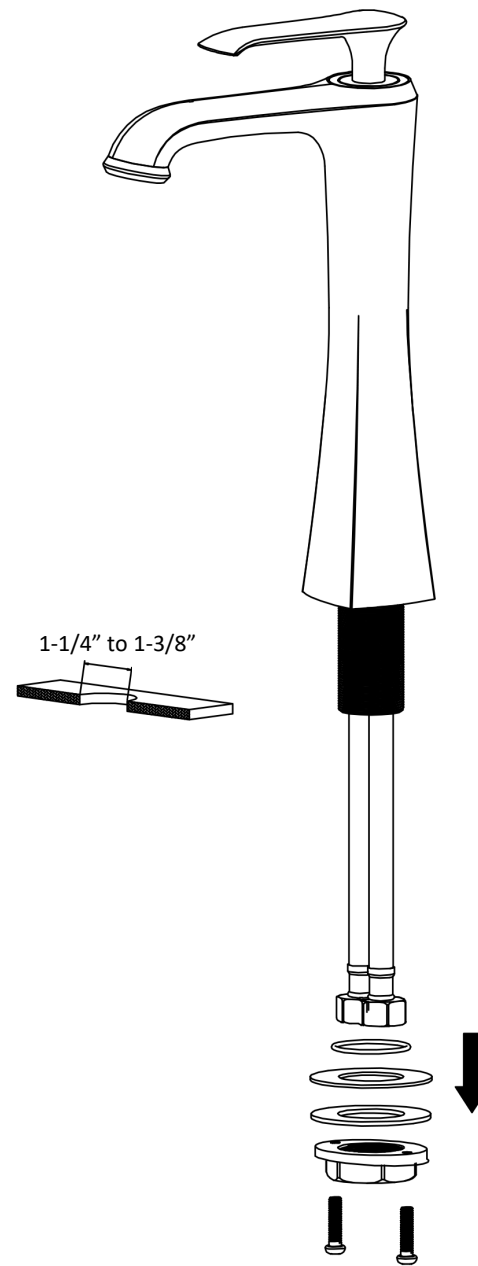

INSTALLATION GUIDE

Woodburn

Models: KBF412C
KBF412MB
KBF412ORB
KBF412SS

COMPONENT LIST	QTY
1 - Faucet Body	1
2 - O-Ring	1
3 - Rubber Washer	1
4 - Metal Washer	1
5 - Mounting Hardware	1
6 - Screw	2

2

3

4

5

6

7

1 - Handle

2 - Screw

3 - Cover

4 - Cover

5 - Nut

6 - Cartridge

7 - Faucet Body

8 - Gasket

9 - Aerator

10 - Aerator Cover

11 - O-Ring

12 - Cartridge Base

13 - Screw

14 - Base

15 - O-Ring

16 - Rubber Washer

17 - Metal Washer

18 - Mounting Hardware

19 - Screw

20 - Water Lines