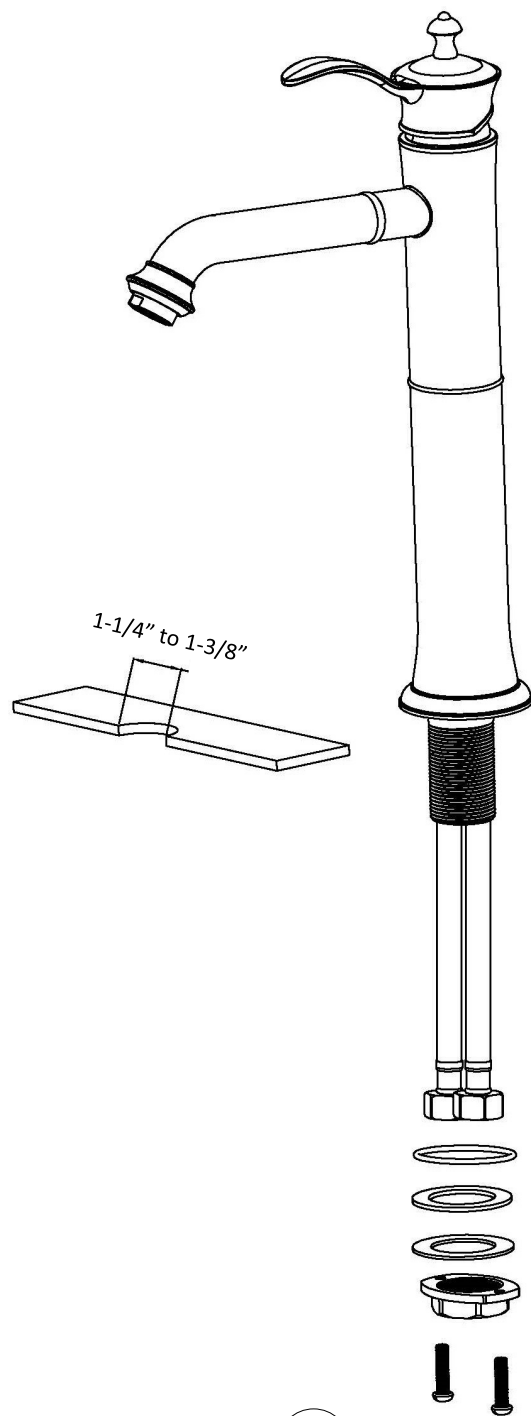

### Vineyard

**Models:** KBF472C  
KBF472MB  
KBF472ORB  
KBF472SS

COMPONENT LIST	QTY
1 - Faucet Body	1
2 - O-Ring	1
3 - Rubber Washer	1
4 - Metal Washer	1
5 - Mounting Hardware	1
6 - Screws	2

2

3

4

5

6

7

1 - Screw Cover

2 - Screw

3 - Handle

4 - Cover Ring

5 - Nut

6 - Cartridge

7 - Faucet Body