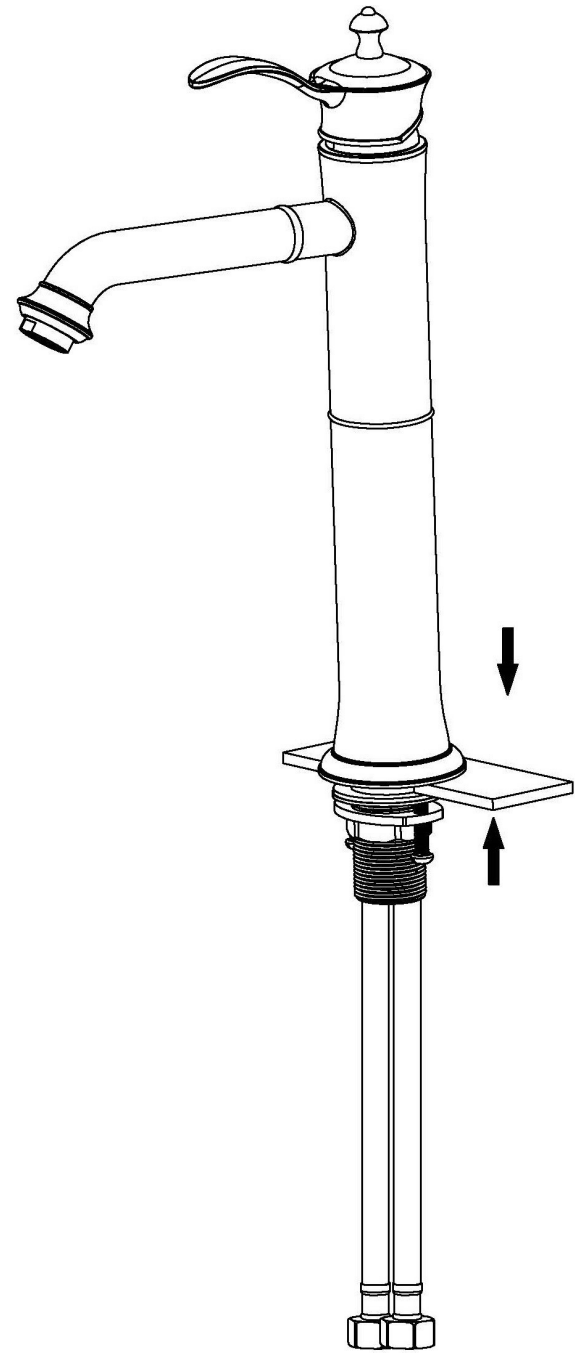

### Vineyard

**Models:** KBF472C  
KBF472MB  
KBF472ORB  
KBF472SS

COMPONENT LIST	QTY
1 - Faucet Body	1
2 - O-Ring	1
3 - Rubber Washer	1
4 - Metal Washer	1
5 - Mounting Hardware	1
6 - Screws	2

2

3

4

5

6

7

1 - Screw Cover

2 - Screw

3 - Handle

4 - Cover Ring

5 - Nut

6 - Cartridge

7 - Faucet Body