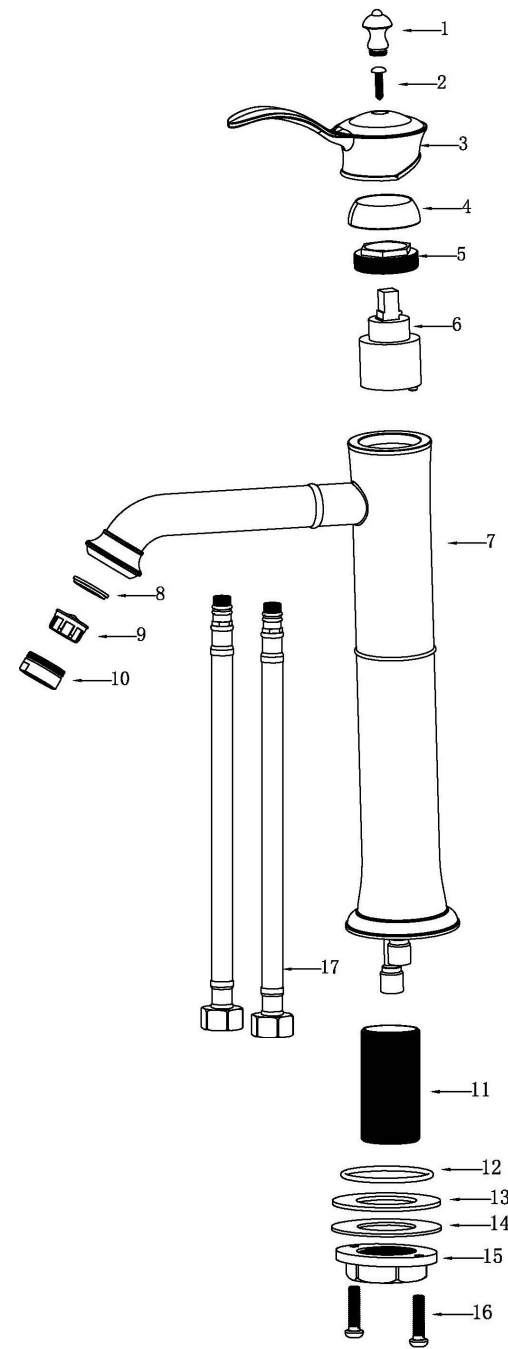

### Vineyard

**Models:** KBF472C  
KBF472MB  
KBF472ORB  
KBF472SS

COMPONENT LIST	QTY
1 - Faucet Body	1
2 - O-Ring	1
3 - Rubber Washer	1
4 - Metal Washer	1
5 - Mounting Hardware	1
6 - Screws	2

2

3

4

5

6

7

1 - Screw Cover

2 - Screw

3 - Handle

4 - Cover Ring

5 - Nut

6 - Cartridge

7 - Faucet Body

16 - Screws

17 - Water Lines