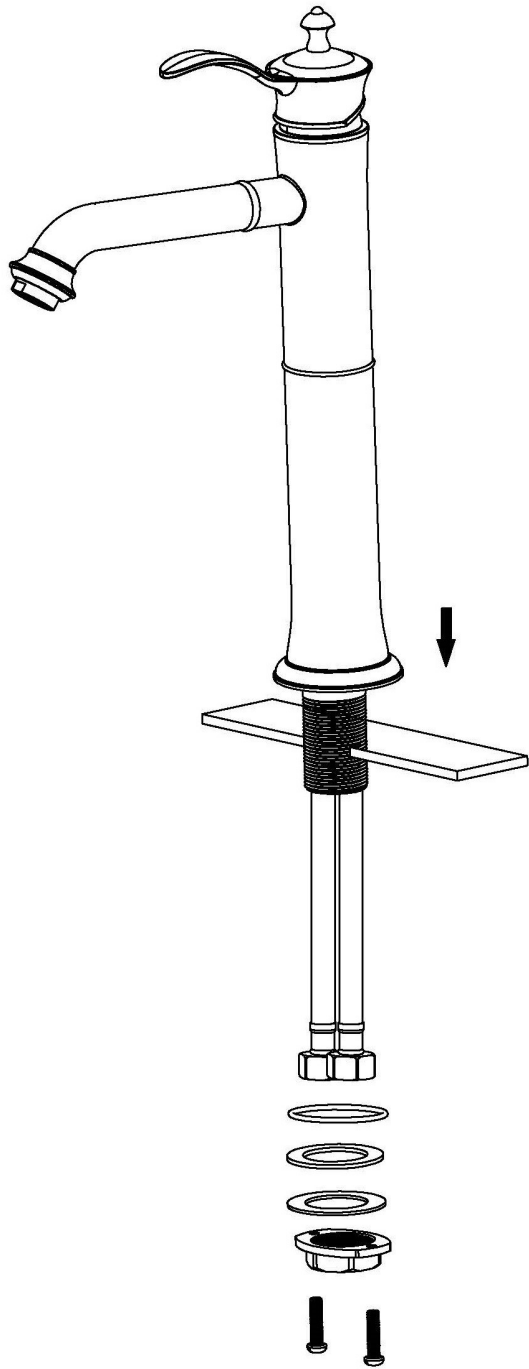

### Vineyard

**Models:** KBF472C  
KBF472MB  
KBF472ORB  
KBF472SS

COMPONENT LIST	QTY
1 - Faucet Body	1
2 - O-Ring	1
3 - Rubber Washer	1
4 - Metal Washer	1
5 - Mounting Hardware	1
6 - Screws	2

2

3

4

5

6

7

1 - Screw Cover

2 - Screw

3 - Handle

4 - Cover Ring

5 - Nut

6 - Cartridge

7 - Faucet Body