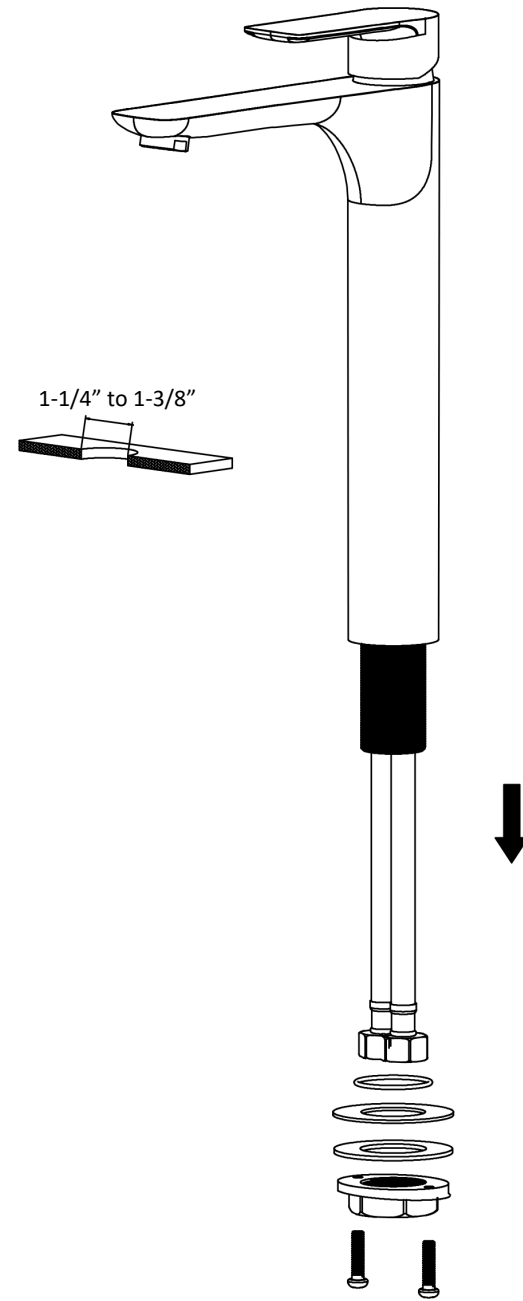

INSTALLATION GUIDE

Kayes

Models: KBF422C
KBF422MB
KBF422SS

COMPONENT LIST	QTY
1 - Faucet Body	1
2 - O-Ring	1
3 - Rubber Washer	1
4 - Metal Washer	1
5 - Mounting Hardware	1
6 - Screw	2

2

3

4

5

6

7

1 - Handle

2 - Screw

3 - Color Button

4 - Cover

5 - Nut

6 - Cartridge

7 - Faucet Body

8 - Gasket

9 - Aerator

10 - Aerator Cover

11 - Base

12 - O-Ring

13 - Rubber Washer

14 - Metal Washer

15 - Mounting Hardware

16 - Screw

17 - Water Lines

18 - Inlet Hoses

19 - O-Ring