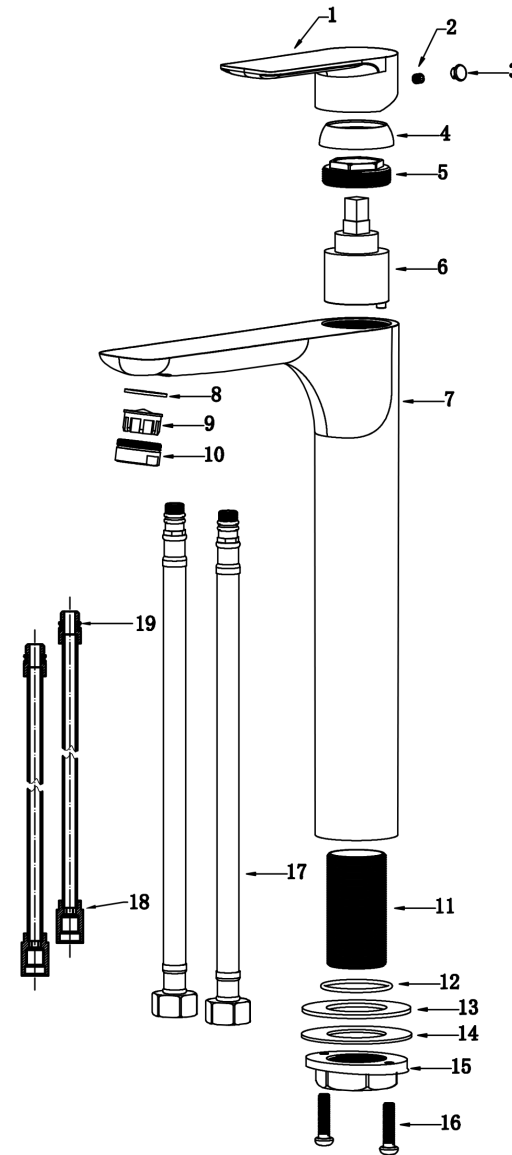

INSTALLATION GUIDE

Kayes

Models: KBF422C
KBF422MB
KBF422SS

COMPONENT LIST	QTY
1 - Faucet Body	1
2 - O-Ring	1
3 - Rubber Washer	1
4 - Metal Washer	1
5 - Mounting Hardware	1
6 - Screw	2

2

3

4

5

6

7

1 - Handle

2 - Screw

3 - Color Button

4 - Cover

5 - Nut

6 - Cartridge

7 - Faucet Body

8 - Gasket

9 - Aerator

10 - Aerator Cover

11 - Base

12 - O-Ring

13 - Rubber Washer

14 - Metal Washer

15 - Mounting Hardware

16 - Screw

17 - Water Lines

18 - Inlet Hoses

19 - O-Ring