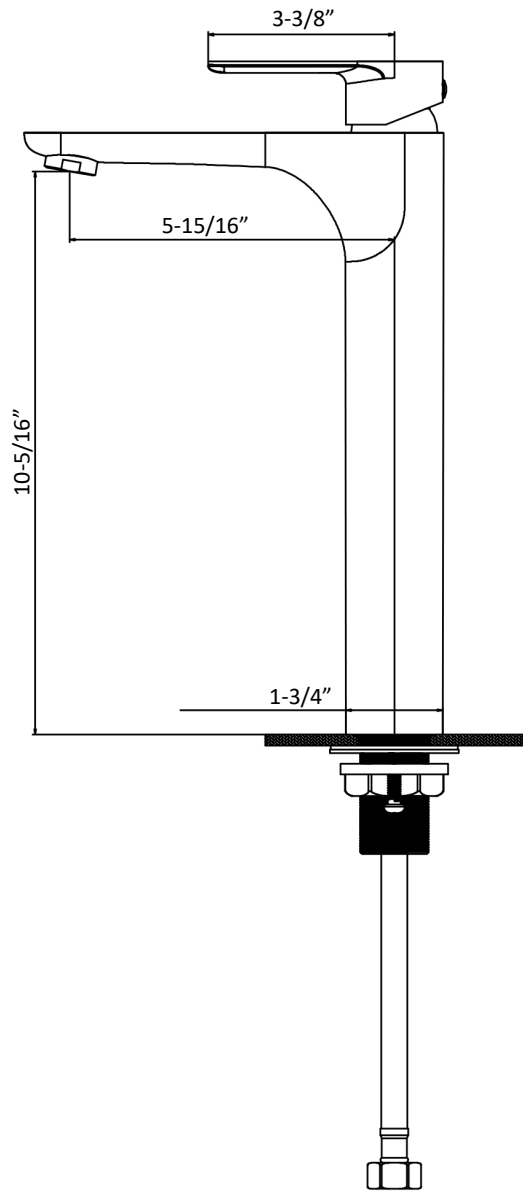

INSTALLATION GUIDE

Kayes

Models: KBF422C
KBF422MB
KBF422SS

COMPONENT LIST	QTY
1 - Faucet Body	1
2 - O-Ring	1
3 - Rubber Washer	1
4 - Metal Washer	1
5 - Mounting Hardware	1
6 - Screw	2

2

3

4

5

6

7

1 - Handle

2 - Screw

3 - Color Button

4 - Cover

5 - Nut

6 - Cartridge

15 - Mounting Hardware

16 - Screw

17 - Water Lines

18 - Inlet Hoses

19 - O-Ring