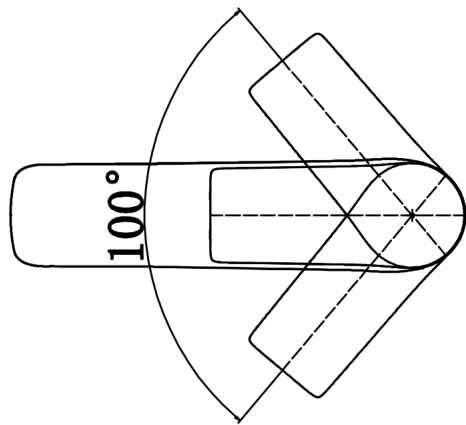

INSTALLATION GUIDE

Kayes

Models: KBF422C
KBF422MB
KBF422SS

COMPONENT LIST	QTY
1 - Faucet Body	1
2 - O-Ring	1
3 - Rubber Washer	1
4 - Metal Washer	1
5 - Mounting Hardware	1
6 - Screw	2

2

3

4

5

6

7

1 - Handle

2 - Screw

3 - Color Button

4 - Cover

5 - Nut

6 - Cartridge