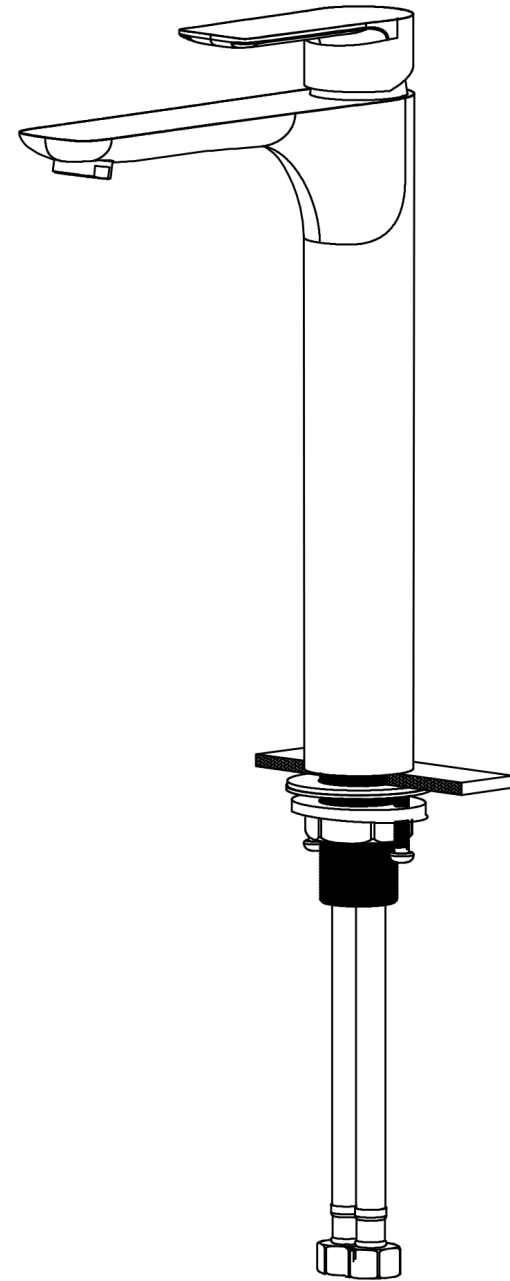

INSTALLATION GUIDE

Kayes

Models: KBF422C
KBF422MB
KBF422SS

COMPONENT LIST	QTY
1 - Faucet Body	1
2 - O-Ring	1
3 - Rubber Washer	1
4 - Metal Washer	1
5 - Mounting Hardware	1
6 - Screw	2

2

3

4

5

6

7

1 - Handle

2 - Screw

3 - Color Button

4 - Cover

5 - Nut

6 - Cartridge

7 - Faucet Body

8 - Gasket

9 - Aerator

10 - Aerator Cover

11 - Base

12 - O-Ring

13 - Rubber Washer

14 - Metal Washer