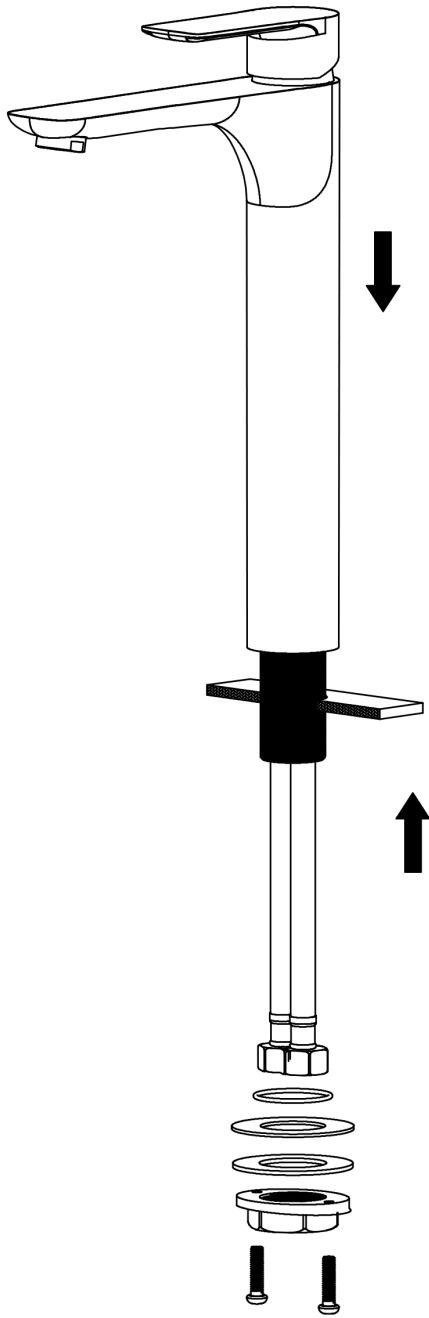

INSTALLATION GUIDE

Kayes

Models: KBF422C
KBF422MB
KBF422SS

COMPONENT LIST	QTY
1 - Faucet Body	1
2 - O-Ring	1
3 - Rubber Washer	1
4 - Metal Washer	1
5 - Mounting Hardware	1
6 - Screw	2

2

3

4

5

6

7

1 - Handle

2 - Screw

3 - Color Button

4 - Cover

5 - Nut

6 - Cartridge

7 - Faucet Body

8 - Gasket

9 - Aerator

10 - Aerator Cover

11 - Base

12 - O-Ring

13 - Rubber Washer

14 - Metal Washer

15 - Mounting Hardware

16 - Screw

17 - Water Lines

18 - Inlet Hoses

19 - O-Ring