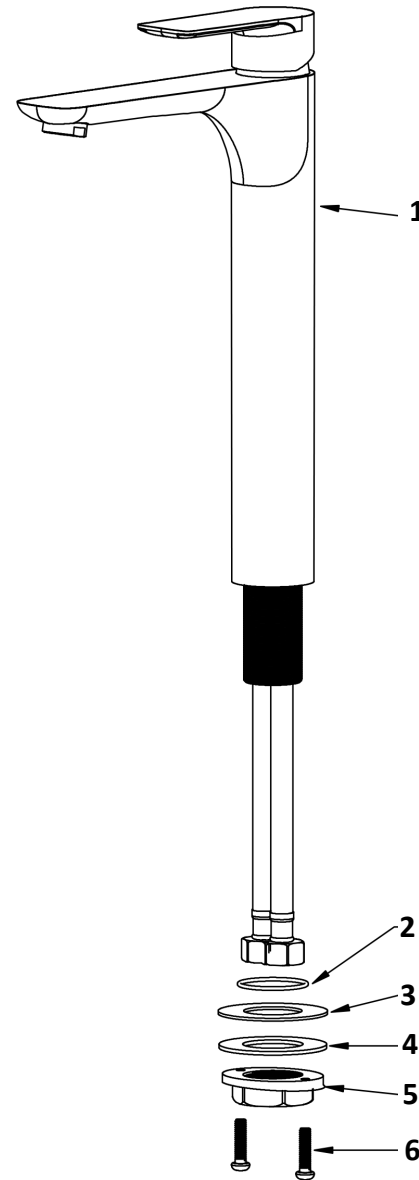

INSTALLATION GUIDE

Kayes

Models: KBF422C
KBF422MB
KBF422SS

COMPONENT LIST	QTY
1 - Faucet Body	1
2 - O-Ring	1
3 - Rubber Washer	1
4 - Metal Washer	1
5 - Mounting Hardware	1
6 - Screw	2

2

3

4

5

6

7

1 - Handle

2 - Screw

3 - Color Button

4 - Cover

5 - Nut

6 - Cartridge

7 - Faucet Body

8 - Gasket

9 - Aerator

10 - Aerator Cover

11 - Base

12 - O-Ring

13 - Rubber Washer

14 - Metal Washer

15 - Mounting Hardware

16 - Screw

17 - Water Lines

18 - Inlet Hoses

19 - O-Ring