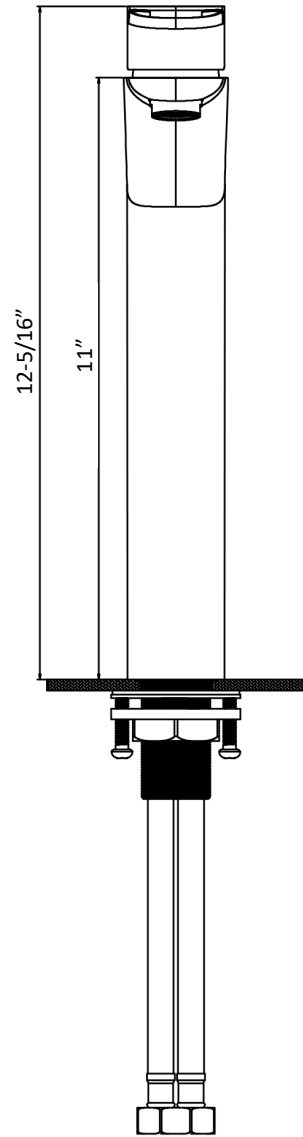

INSTALLATION GUIDE

Kayes

Models: KBF422C
KBF422MB
KBF422SS

COMPONENT LIST	QTY
1 - Faucet Body	1
2 - O-Ring	1
3 - Rubber Washer	1
4 - Metal Washer	1
5 - Mounting Hardware	1
6 - Screw	2

2

3

4

5

6

7

1 - Handle

2 - Screw

3 - Color Button

4 - Cover

5 - Nut

6 - Cartridge

7 - Faucet Body

8 - Gasket

9 - Aerator

10 - Aerator Cover

11 - Base

12 - O-Ring

13 - Rubber Washer

14 - Metal Washer

15 - Mounting Hardware

16 - Screw

17 - Water Lines

18 - Inlet Hoses

19 - O-Ring