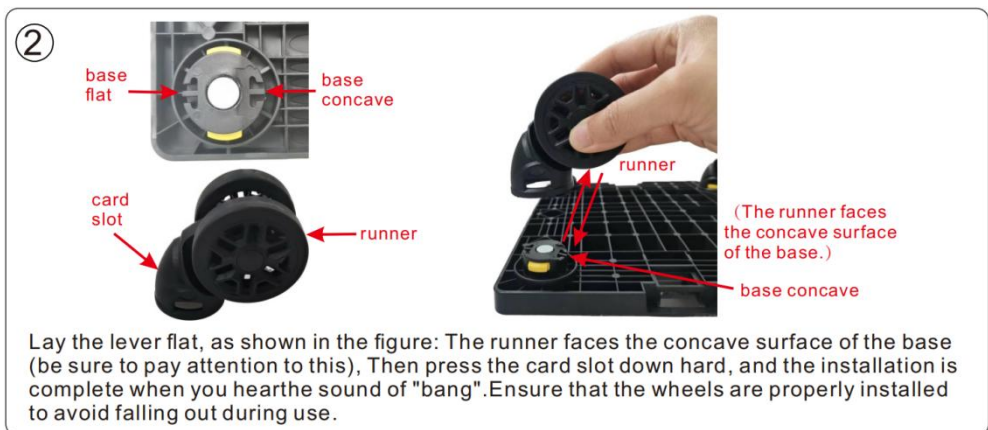

SAVE THESE INSTRUCTION

SPECIFICATIONS

Model	JW-XB21212519(T802)
Product Size	425×355×280mm
Color	Gray

COMPONENTS

Assembly Instructions

③

④

⑤