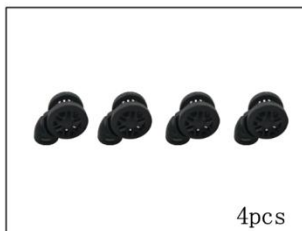

SAVE THESE INSTRUCTION

SPECIFICATIONS

Model	JW-XB21212519(T802)
Product Size	425×355×280mm
Color	Gray

COMPONENTS

Assembly Instructions

③

④

⑤