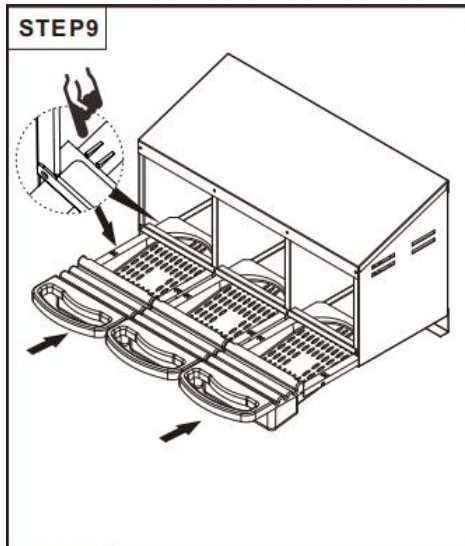

Manufacturer: Shanghaimuxinmuyeyouxiangongsi