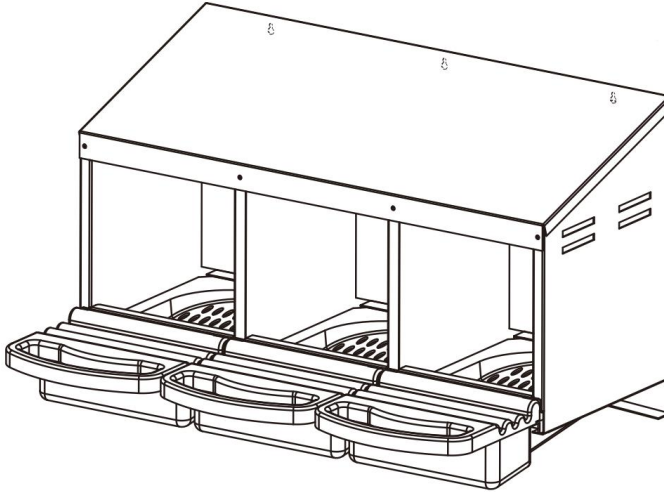

VEVOR®

TOUGH TOOLS, HALF PRICE

CHICKEN NEST BOX

MODEL: EB-003

NEED HELP? CONTACT US!

Have product questions? Need technical support? Please feel free to contact us:

Technical Support and E-Warranty Certificate
www.vevor.com/support

This is the original instruction, please read all manual instructions carefully before operating. VEVOR reserves a clear interpretation of our user manual. The appearance of the product shall be subject to the product you received. Please forgive us that we won't inform you again if there are any technology or software updates on our product.