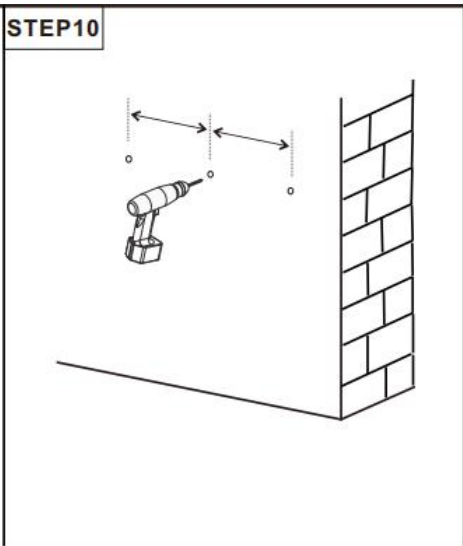

Manufacturer: Shanghaimuxinmuyeyouxiangongsi