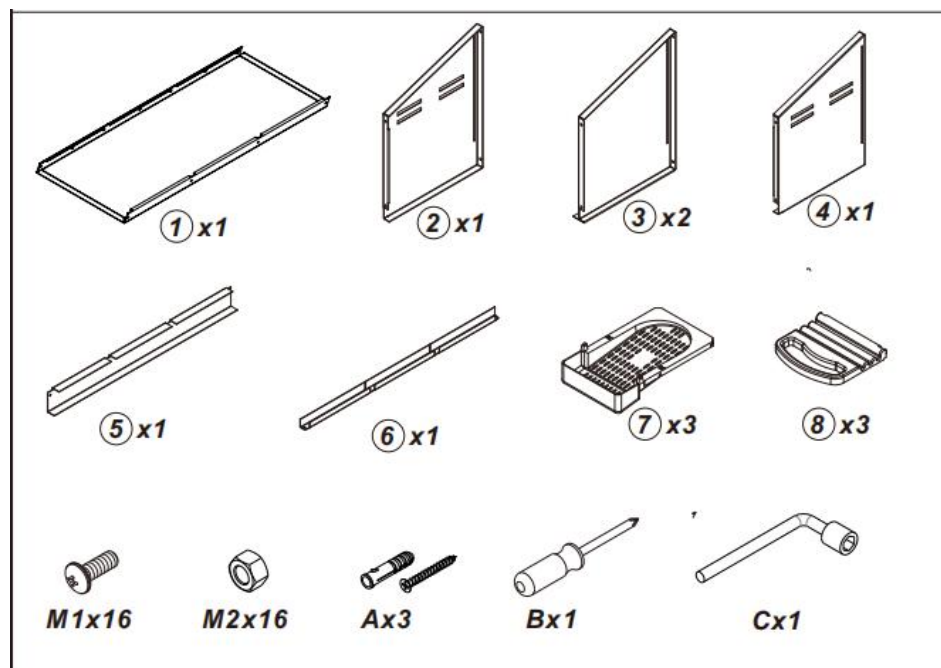

Warning-To reduce the risk of injury, user must read instructions manual carefully.

WARNING & PRECAUTIONS

WARNING:

1. Wear protective gloves when using tools to install fixed signposts, or use two people to assist with the installation.
2. When using, please read this manual first, and it is recommended to keep it well for subsequent use to view.

PRODUCT DESCRIPTION

Model	EB-003
Color	Red & Black
Material	Zinc-coated Steel & PP
Number of compartments	3 compartments
Product size	796*525*475mm
Packing size	905*440*205mm

PART LIST

ASSEMBLY GUIDE

ASSEMBLY GUIDE