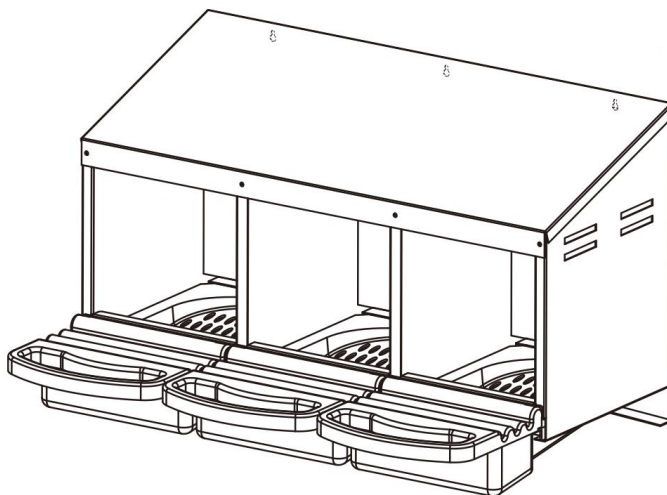

VEVOR®

TOUGH TOOLS, HALF PRICE

CHICKEN NEST BOX

MODEL: EB-003

NEED HELP? CONTACT US!

Have product questions? Need technical support? Please feel free to contact us:

Technical Support and E-Warranty Certificate
www.vevor.com/support

This is the original instruction, please read all manual instructions carefully before operating. VEVOR reserves a clear interpretation of our user manual. The appearance of the product shall be subject to the product you received. Please forgive us that we won't inform you again if there are any technology or software updates on our product.