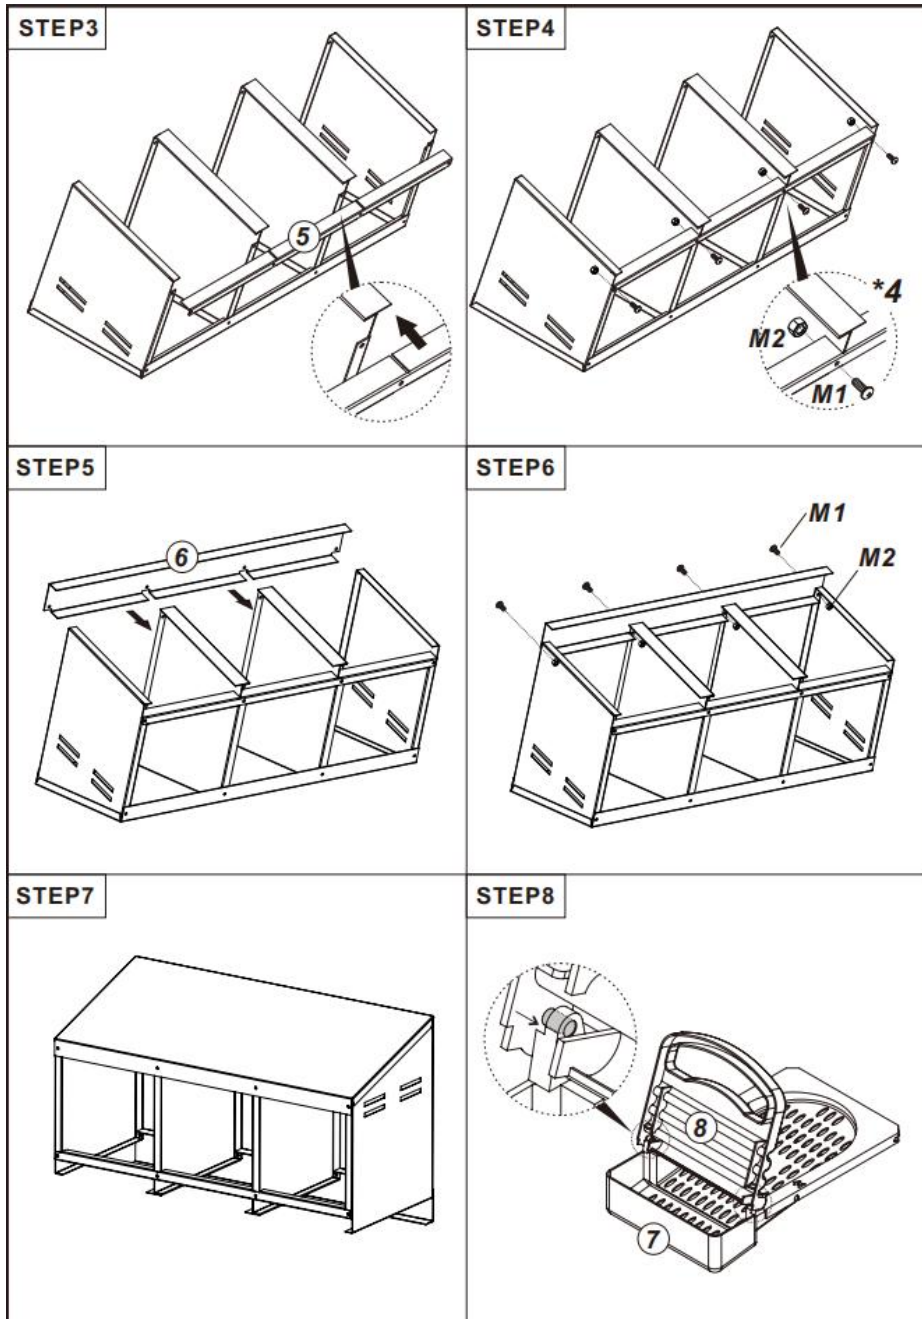

PRODUCT DESCRIPTION

Model	EB-003
Color	Red & Black
Material	Zinc-coated Steel & PP
Number of compartments	3 compartments
Product size	796*525*475mm
Packing size	905*440*205mm

PART LIST

ASSEMBLY GUIDE

ASSEMBLY GUIDE