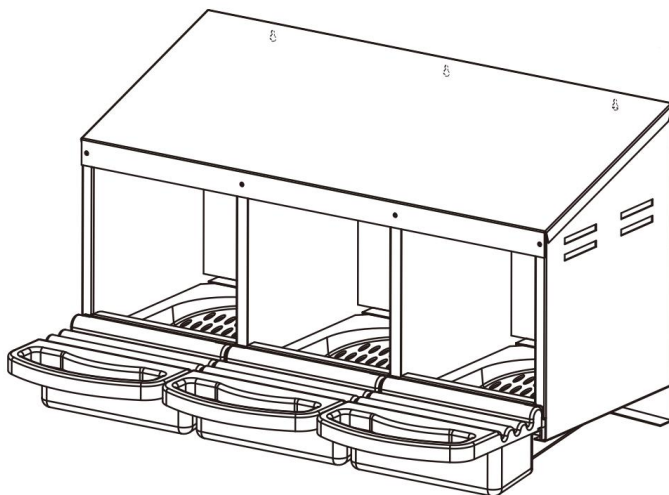

VEVOR®

TOUGH TOOLS, HALF PRICE

CHICKEN NEST BOX

MODELL: EB-003

NEED HELP? CONTACT US!

Have product questions? Need technical support? Please feel free to contact us:

Technical Support and E-Warranty Certificate
www.vevor.com/support