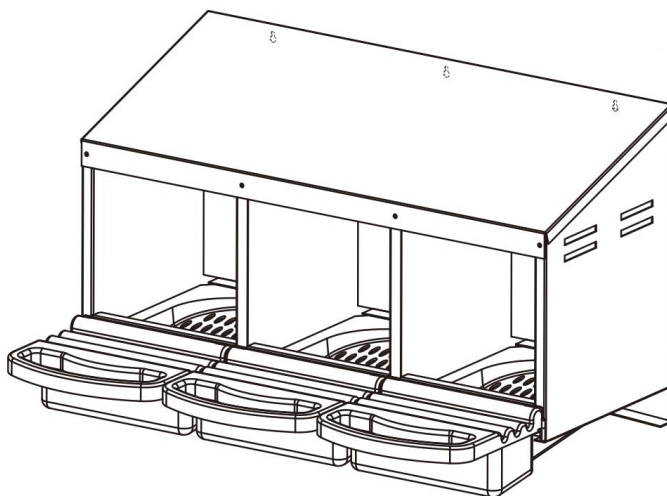

VEVOR®

TOUGH TOOLS, HALF PRICE

CHICKEN NEST BOX

MODELO: EB-003

NEED HELP? CONTACT US!

Have product questions? Need technical support? Please feel free to contact us:

Technical Support and E-Warranty Certificate
www.vevor.com/support

This is the original instruction, please read all manual instructions carefully before operating. VEVOR reserves a clear interpretation of our user manual. The appearance of the product shall be subject to the product you received. Please forgive us that we won't inform you again if there are any technology or software updates on our product.