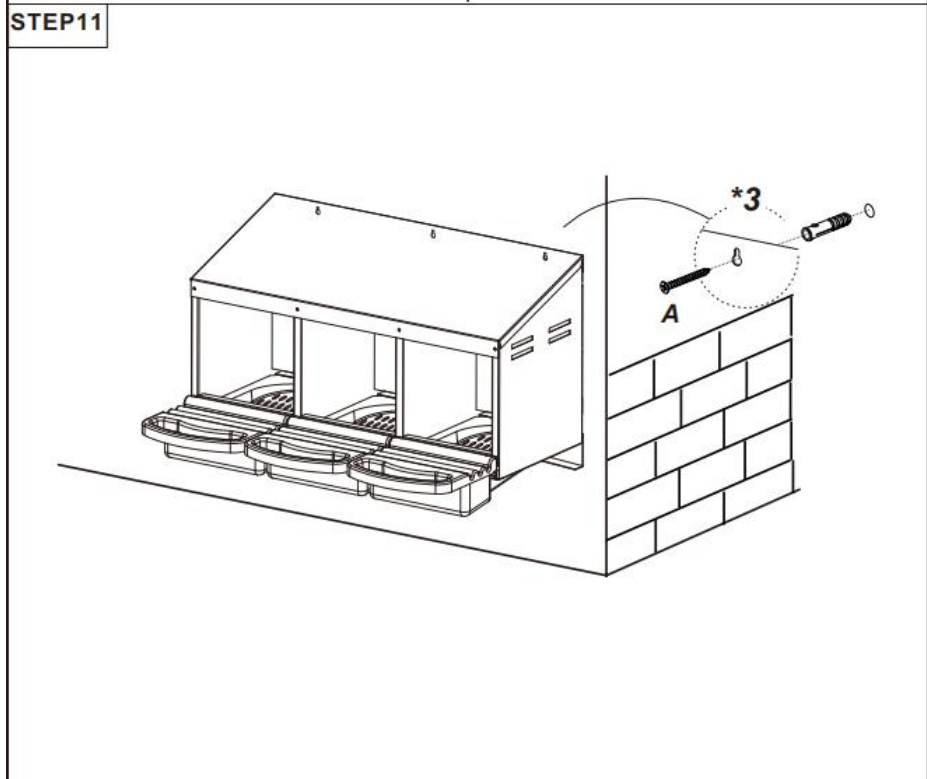

Manufacturer: Shanghaimuxinmuyeyouxiangongsi