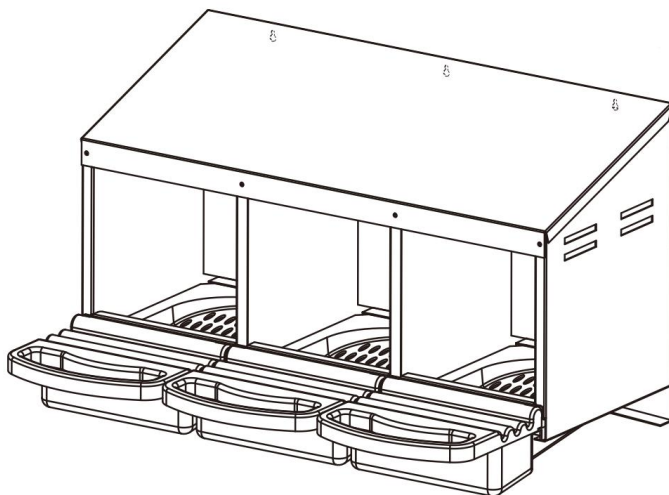

VEVOR®

TOUGH TOOLS, HALF PRICE

CHICKEN NEST BOX

MODEL: EB-003

NEED HELP? CONTACT US!

Have product questions? Need technical support? Please feel free to contact us:

Technical Support and E-Warranty Certificate
www.vevor.com/support

This is the original instruction, please read all manual instructions carefully before operating. VEVOR reserves a clear interpretation of our user manual. The appearance of the product shall be subject to the product you received. Please forgive us that we won't inform you again if there are any technology or software updates on our product.