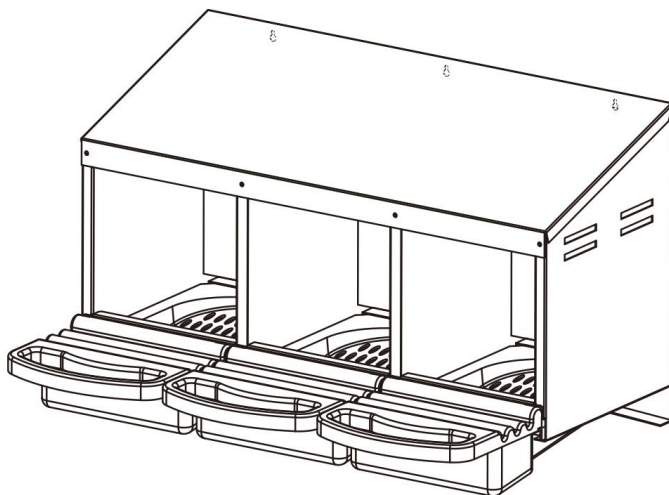

VEVOR®

TOUGH TOOLS, HALF PRICE

CHICKEN NEST BOX

MODELLO: EB-003

NEED HELP? CONTACT US!

Have product questions? Need technical support? Please feel free to contact us:

Technical Support and E-Warranty Certificate
www.vevor.com/support

This is the original instruction, please read all manual instructions carefully before operating. VEVOR reserves a clear interpretation of our user manual. The appearance of the product shall be subject to the product you received. Please forgive us that we won't inform you again if there are any technology or software updates on our product.