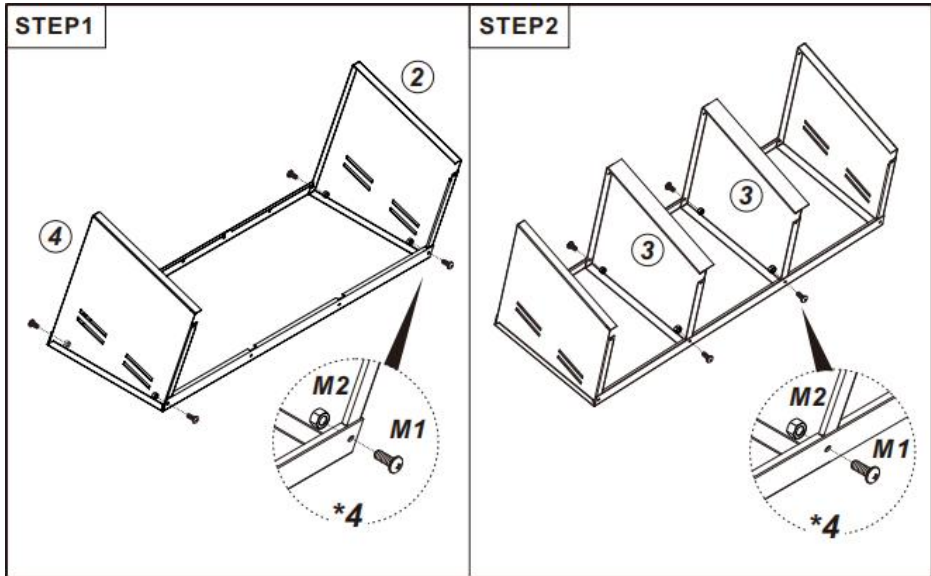

PRODUCT DESCRIPTION

Model	EB-003
Color	Red & Black
Material	Zinc-coated Steel & PP
Number of compartments	3 compartments
Product size	796*525*475mm
Packing size	905*440*205mm

PART LIST

ASSEMBLY GUIDE

ASSEMBLY GUIDE