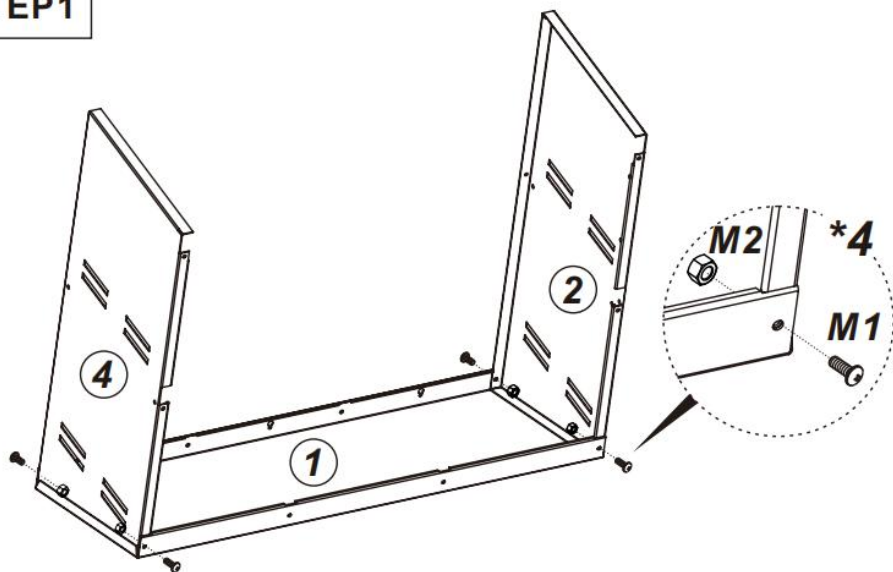

ASSEMBLY GUIDE

STEP 1