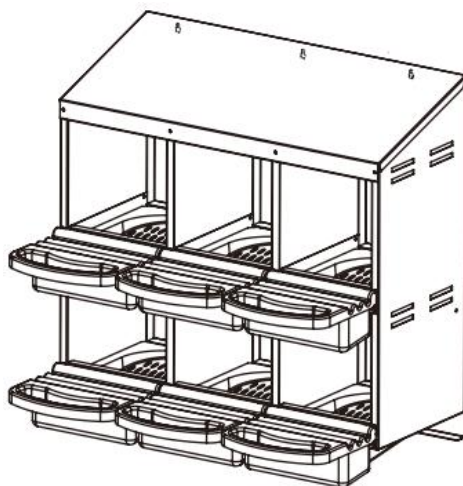

VEVOR®

TOUGH TOOLS, HALF PRICE

CHICKEN NEST BOX

MODELO: EB-00 6

NEED HELP? CONTACT US!

Have product questions? Need technical support? Please feel free to contact us:

Technical Support and E-Warranty Certificate
www.vevor.com/support