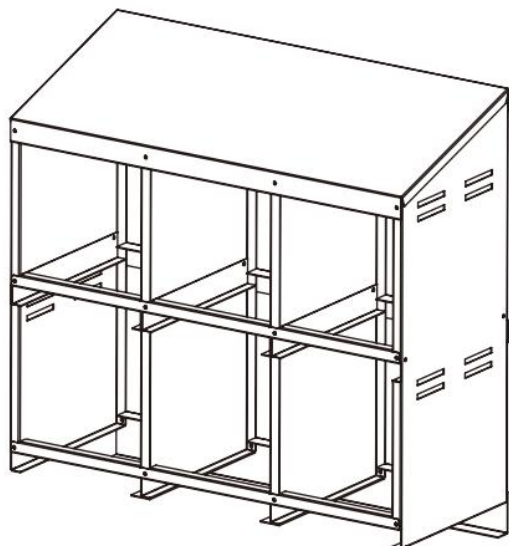

ASSEMBLY GUIDE

STEP 9

STEP 10