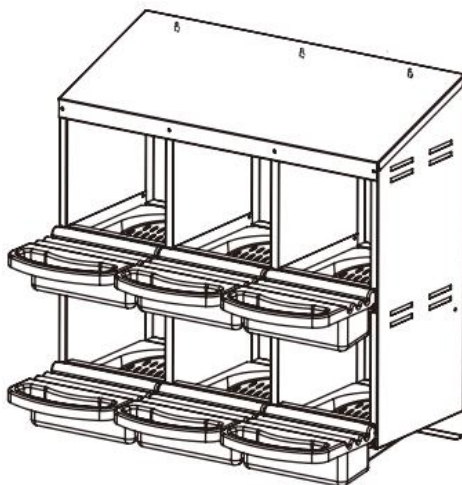

VEVOR®

TOUGH TOOLS, HALF PRICE

CHICKEN NEST BOX

MODELL: EB-00 6

NEED HELP? CONTACT US!

Have product questions? Need technical support? Please feel free to contact us:

Technical Support and E-Warranty Certificate
www.vevor.com/support

This is the original instruction, please read all manual instructions carefully before operating. VEVOR reserves a clear interpretation of our user manual. The appearance of the product shall be subject to the product you received. Please forgive us that we won't inform you again if there are any technology or software updates on our product.