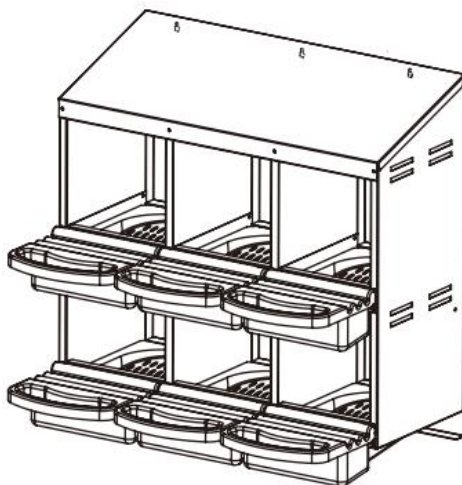

VEVOR®

TOUGH TOOLS, HALF PRICE

CHICKEN NEST BOX

MODEL: EB-00 6

NEED HELP? CONTACT US!

Have product questions? Need technical support? Please feel free to contact us:

Technical Support and E-Warranty Certificate
www.vevor.com/support

This is the original instruction, please read all manual instructions carefully before operating. VEVOR reserves a clear interpretation of our user manual. The appearance of the product shall be subject to the product you received. Please forgive us that we won't inform you again if there are any technology or software updates on our product.