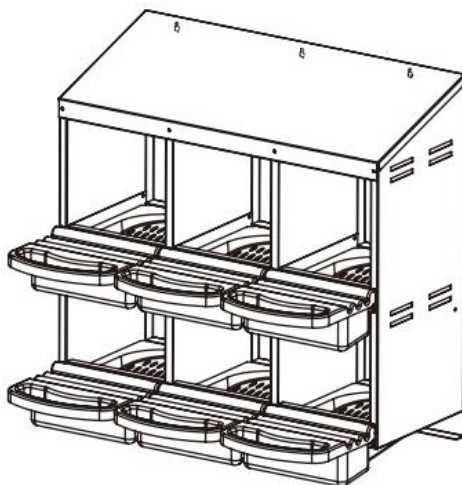

VEVOR®

TOUGH TOOLS, HALF PRICE

CHICKEN NEST BOX

MODEL: EB-006

NEED HELP? CONTACT US!

Have product questions? Need technical support? Please feel free to contact us:

Technical Support and E-Warranty Certificate
www.vevor.com/support

This is the original instruction, please read all manual instructions carefully before operating. VEVOR reserves a clear interpretation of our user manual. The appearance of the product shall be subject to the product you received. Please forgive us that we won't inform you again if there are any technology or software updates on our product.