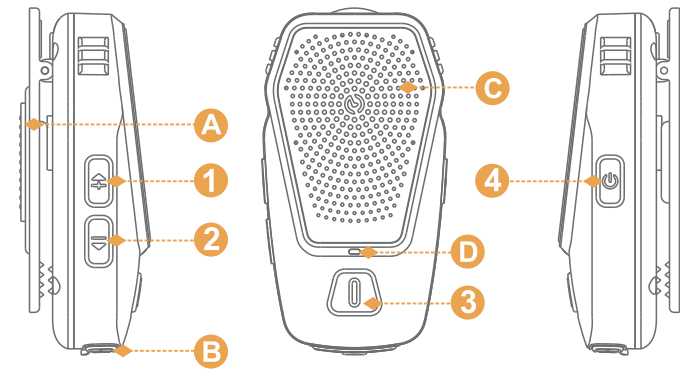

正面

Wearable Wireless Speaker

Sechoer 389

USER MANUAL

Product Diagram

- 1 Volume up
- 2 Volume down
- 3 M key Play/pause button
- 4 Power button
- A Back clip and magnet attraction
- B Charging sealing rubber
- C Speaker mesh
- D Indicator light

Button Control

Button	Operation	Function
--------	-----------	----------

Music/Phone Call		
Power key	Press and hold for 1s	On/Off
	TAP 1X	Play/Pause
M key	TAP 1X	Answer/Hung up the call
	Press and hold for 1s	Reject call
+	TAP 1X	Volume up
	Press and hold for 1s	Next track
-	TAP 1X	Volume down
	Press and hold for 1s	Previous track

Bluetooth		
M KEY	Press and hold for 5s	Clear last paired device

TWS mode		
Power key	TAP 2X	TWS on/off

Product Parameters

Model	Sechoer 38g
Bluetooth Version	5.4
Bluetooth Range	40m
Frequency Response	60Hz-20KHz
SNR	70dB
Power Input	DC5V=0.5A
Play Time (100%/70%Volume)	>12H(100% Volume)
	>30H(70% Volume)
Charging Time	1.5H
Battery capacity	660mAh
Product Weight	38g